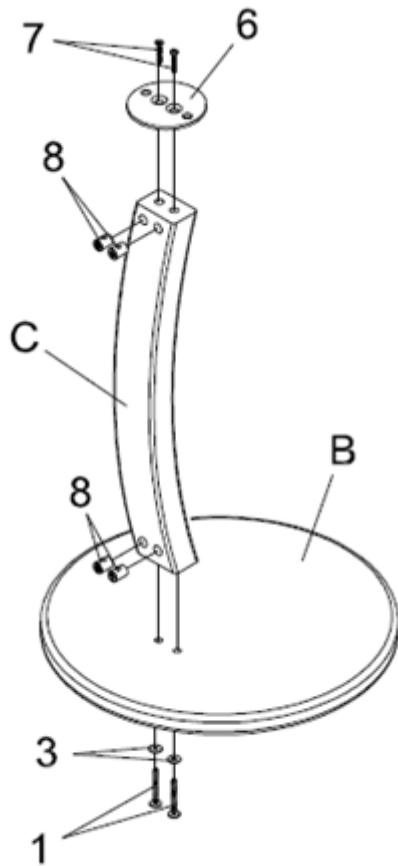

ETAPE / STEP 1