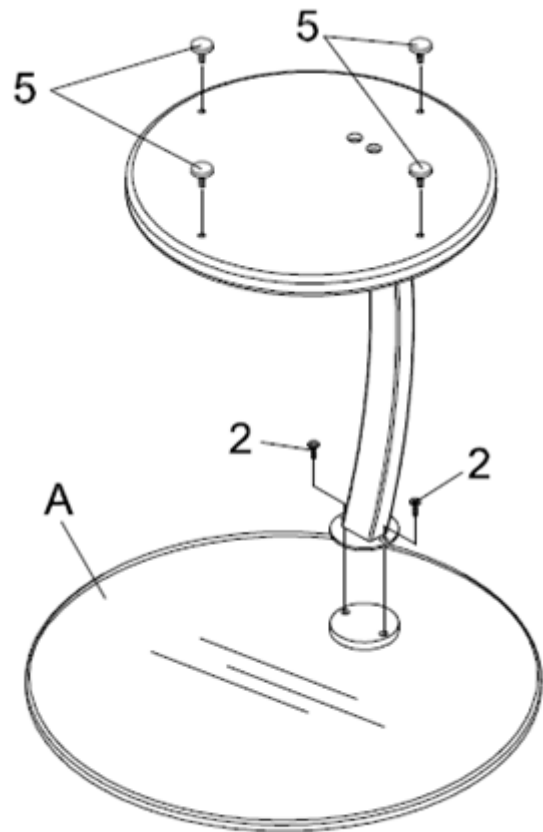

ETAPE / STEP 2