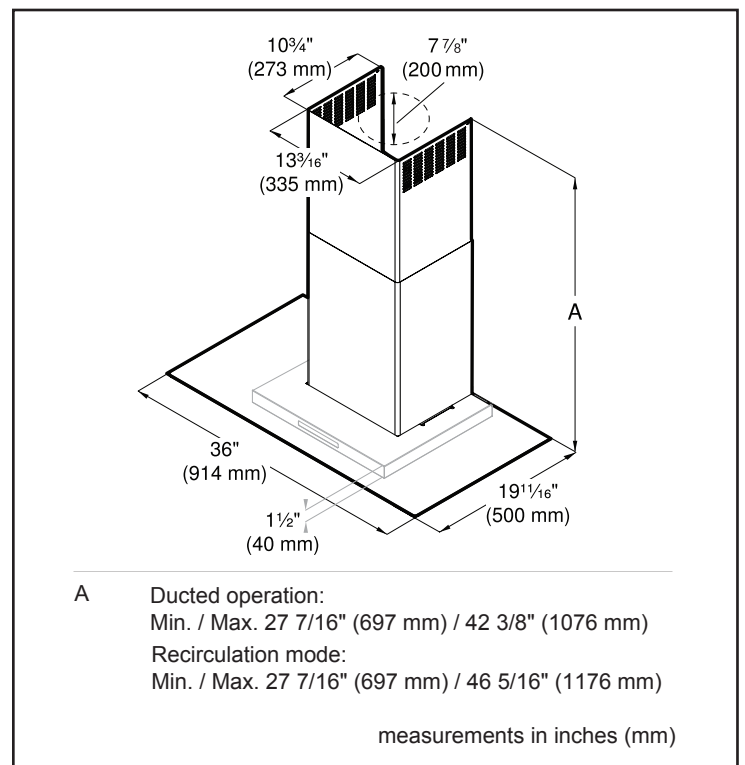

36" Glass Canopy Chimney Hood

Benchmark™ Series - Stainless Steel HCG56651UC

Installation Details

For help and assistance with Bosch accessories please visit: www.bosch-eshop.com/eshop/bosch/us or call 1-800-944-2904 Mon-Fri 5am to 6pm PST Sat 6am to 3pm PST

Notes: All height, width and depth dimensions are shown in inches. Please refer to installation instructions prior to making cutout. BSH reserves the absolute and unrestricted right to change product materials and specifications, at any time, without notice. Consult the product's installation instructions for final dimensional data and other details. Applicable product warranty can be found in accompanying product literature or you may contact your account manager for further details.

Warranties: Bosch warrants that the Product is free from defects in materials and workmanship for a period of three hundred and sixty-five (365) days from the date of purchase. The foregoing timeline begins to run upon the date of purchase, and shall not be stalled, tolled, extended, or suspended, for any reason whatsoever. This Product is also warranted to be free from cosmetic defects in material and workmanship (such as scratches of stainless steel, paint/porcelain blemishes, chip, dents, or other damage to the finish of the Product, for a period of thirty (30) days from the date of purchase or closing date for new construction. This cosmetic warranty excludes slight color variations due to inherent differences in painted and porcelain parts, as well as differences caused by kitchen lighting, product location, or other similar factors. This cosmetic warranty specifically excludes any display, floor, "As Is", or "B" stock appliances.

For more information on our entire line of products, go to www.bosch-home.com/us or call 1-800-944-2904

© BSH Home Appliances Corporation. All rights reserved. Bosch is a registered trademark of Robert Bosch GmbH.