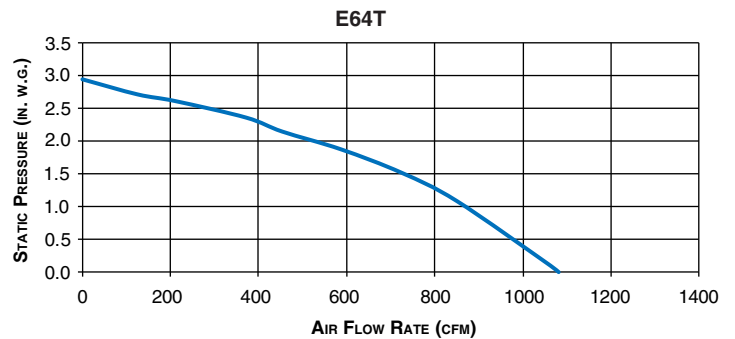

SPECIFICATIONS

MODEL	E64	E64T
BLOWER	SINGLE	DUAL
VOLTS	120 VAC	120 VAC
HZ	60	60
AMPS	5.5	9.0
CFM (HIGH SPEED)	600	1100
CFM (LOW SPEED)	150	300
SONES (HIGH SPEED)	13.0	14.5
SONES (LOW SPEED)	1.5	2.0
DUCTING SIZE	3¼" x 10"	4½" x 18½"
2 LED MODULES	120 V, 5.5 W	120 V, 5.5 W
WARRANTY	1 YEAR	1 YEAR

DIMENSIONS

NOTE: DIMENSIONS SHOWN ARE IN INCHES.

AIR FLOW PERFORMANCE

HVI-2100 CERTIFIED RATINGS comply with new testing technologies and procedures prescribed by the Home Ventilating Institute, for off-the-shelf products, as they are available to consumers. Product performance is rated at 0.1 in. static pressure, based on tests conducted in AMCA's state-of-the-art test laboratory. Sones are a measure of humanly-perceived loudness, based on laboratory measurements.