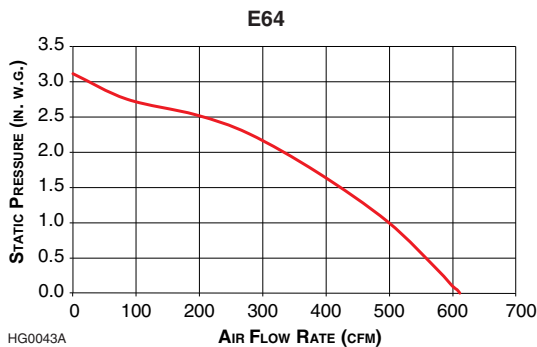

SPECIFICATIONS

MODEL	E64	E64T
BLOWER	SINGLE	DUAL
VOLTS	120 VAC	120 VAC
HZ	60	60
AMPS	5.5	9.0
CFM (HIGH SPEED)	600	1100
CFM (LOW SPEED)	150	300
SONES (HIGH SPEED)	13.0	14.5
SONES (LOW SPEED)	1.5	2.0
DUCTING SIZE	3¼" x 10"	4½" x 18½"
2 LED MODULES	120 V, 5.5 W	120 V, 5.5 W
WARRANTY	1 YEAR	1 YEAR

DIMENSIONS

NOTE: DIMENSIONS SHOWN ARE IN INCHES.

AIR FLOW PERFORMANCE

HVI-2100 CERTIFIED RATINGS comply with new testing technologies and procedures prescribed by the Home Ventilating Institute, for off-the-shelf products, as they are available to consumers. Product performance is rated at 0.1 in. static pressure, based on tests conducted in AMCA's state-of-the-art test laboratory. Sones are a measure of humanly-perceived loudness, based on laboratory measurements.