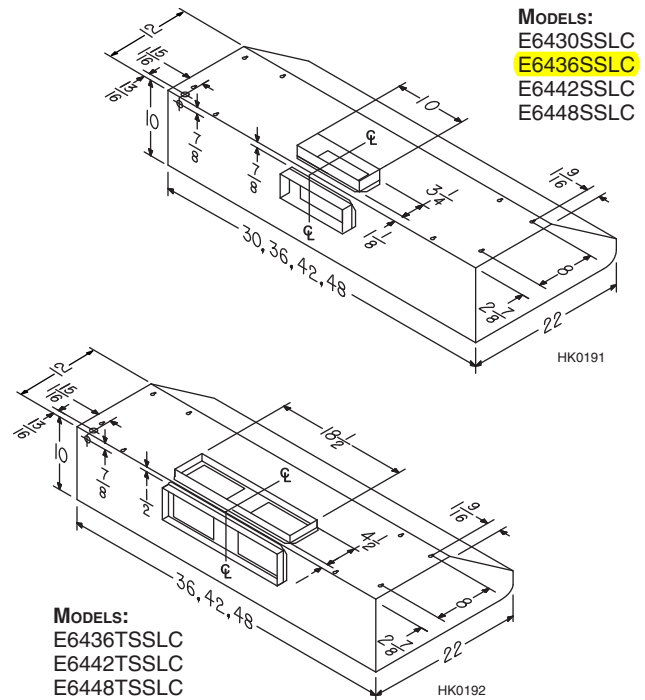

SPECIFICATIONS

MODEL	E64	E64T
BLOWER	SINGLE	DUAL
VOLTS	120 VAC	120 VAC
HZ	60	60
AMPS	5.5	9.0
CFM (HIGH SPEED)	600	1100
CFM (LOW SPEED)	150	300
SONES (HIGH SPEED)	13.0	14.5
SONES (LOW SPEED)	1.5	2.0
DUCTING SIZE	3¼" x 10"	4½" x 18½"
2 LED MODULES	120 V, 5.5 W	120 V, 5.5 W
WARRANTY	1 YEAR	1 YEAR

DIMENSIONS

NOTE: DIMENSIONS SHOWN ARE IN INCHES.

AIR FLOW PERFORMANCE

HVI-2100 CERTIFIED RATINGS comply with new testing technologies and procedures prescribed by the Home Ventilating Institute, for off-the-shelf products, as they are available to consumers. Product performance is rated at 0.1 in. static pressure, based on tests conducted in AMCA's state-of-the-art test laboratory. Sones are a measure of humanly-perceived loudness, based on laboratory measurements.