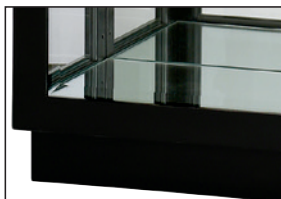

JAYDEN IV 680-574

- Hand-rubbed Gloss White finish on select hardwoods and veneers.
- A two-way sliding front door features beveled glass and locks to secure your collectibles.
- Cabinet is illuminated by an LED interior light for a brighter, whiter, longer lasting light to illuminate your collectibles.
- No-Reach™ roller light switch for interior light is conveniently located on the back of the cabinet. A handy key holder is attached.
- A glass mirrored back enhances the view.
- Four adjustable glass shelves allow for five levels of display; continuous holes for shelf adjustment.
- Pad-Lock™ cushioned metal shelf clips increase stability and safety.
- Adjustable levelers under each corner provide stability on uneven and carpeted floors. INT1014

Height 76.75" (195 cm)
 Width 33.5" (85 cm)
 Depth 12.25" (31 cm)

Front door slides in both directions for convenient access to the shelves.

ADDITIONAL FINISHES AVAILABLE

JAYDEN III 680-572
 Gloss Black Finish