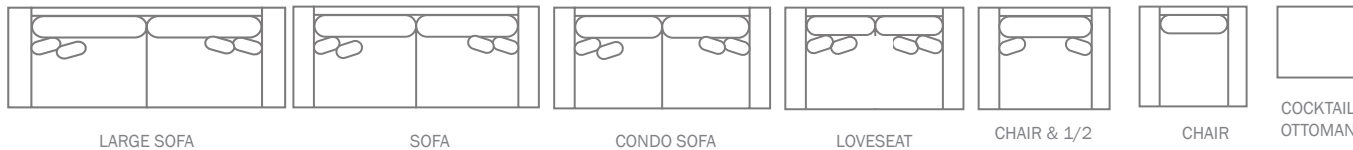

## FENMORE COLLECTION

item	sku	dimensions					
large sofa	9042-40	L98"	D39"	H39"	AH31"	SH19"	SD23"
sofa	9042-38	L90"	D39"	H39"	AH31"	SH19"	SD23"
condo sofa	9042-37	L73"	D39"	H39"	AH31"	SH19"	SD23"
loveseat	9042-35	L67"	D39"	H39"	AH31"	SH19"	SD23"
chair & 1/2	9042-26	L58"	D39"	H39"	AH31"	SH19"	SD23"
chair	9042-20	L46"	D39"	H39"	AH31"	SH19"	SD23"
cocktail ottoman	9042-16	L39"	D25"	H18"			