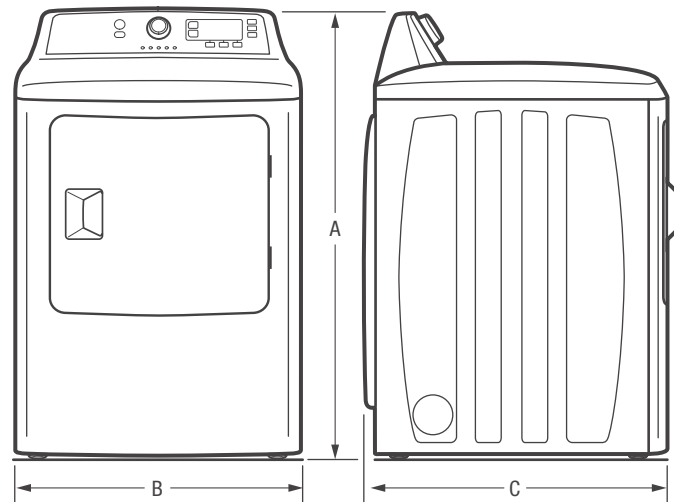

Features	
Total Capacity (Cu.Ft.)	6.7
Controls	Digital
Dryer Drum Interior	Stainless Steel
Interior Light	
Framed Glass Window Door	
DrySense™ Technology	Yes
Wrinkle Release Technology	Yes
TimeWise® Technology	
Moisture Sensor	Yes
Estimated Time Remaining	Yes
Cycle Status Lights	Yes
Cycle Signal	Chime
Cycle Signal "On/Off"	Yes
Control Lock	
Start / Pause / Cancel Knobs	Yes
Delay Start	Yes
Tumble Speed (RPM)	50
Reversible Door	Yes
Lint Screen	Yes
Sound Package	
Adjustable Leveling Legs	4
Cycles	
Dry Cycles	10
Specialty Cycles	0
Options	
Temperature Selections	4
Dryness Level Selections	5
Timed Dry	Yes
Energy Saver Option	
Optional Accessories	
Drying Rack	PN# 137067300
Certifications	
NSF® Certified	Yes
Specifications	
Maximum Exhaust Duct Length¹ (Ft.)	64
Power Supply Connection Location	Rear
Voltage Rating	120V / 240V / 60Hz
Connected Load (kW Rating) @ 240 Volts	5.4
Amps @ 240 Volts	24
Heating Element @ 240 Volts (Watts)	4,800
Shipping Weight (Approx.)	143 Lbs.

¹Rigid metal duct preferred, semi-rigid optional and allow deductions for elbows and vents. Refer to Installation Guide on web for additional information.

NOTE: For planning purposes only. Always consult local and national electric codes. Refer to Product Installation Guide for detailed installation instructions on the web at frigidaire.ca.

Product Dimensions	
A - Height	44-1/4"
B - Width	27"
C - Depth	30-13-16"
Depth with Door Open 90°	48-5/8"

Accessories information available on the web at frigidaire.ca