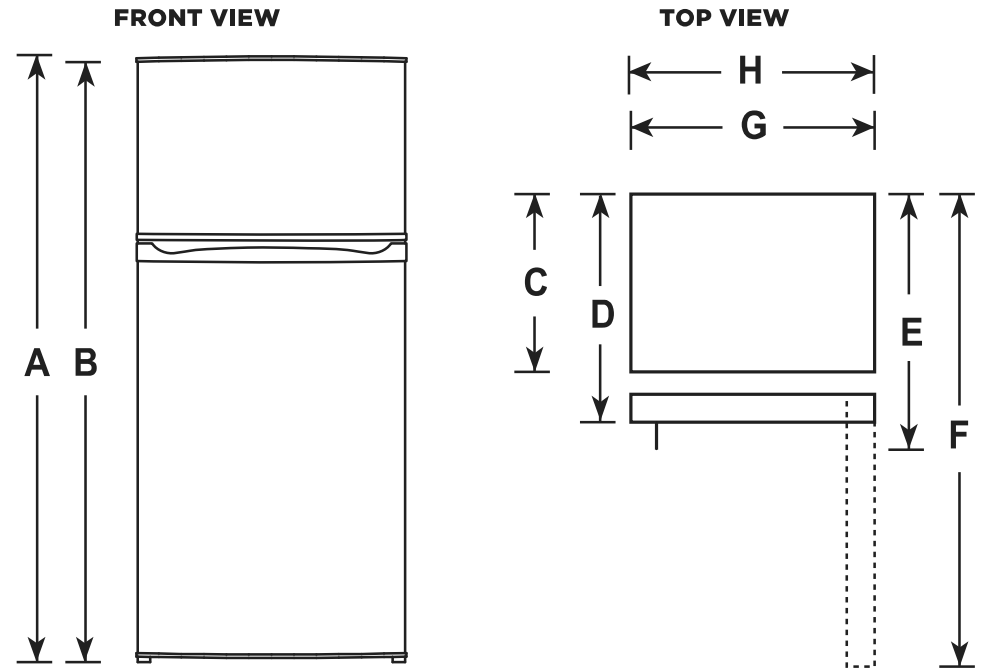

### DIMENSIONS AND INSTALLATION INFORMATION (IN INCHES)

OVERALL DIMENSIONS	Height to top of hinge (in.) A	59-7/8
	Height to top of case (in.) B	59-3/8
	Case depth without door (in.) C	25-5/8
	Case depth less door handle (in.) D	28-5/8
	Case depth with door handle (in.) E	28-5/8
	Depth with fresh food door open 90° (in.) F	50-5/8
	Width (in.) G	24
	Width with door open 90° with door handle (in.) H	25-1/8
AIR CLEARANCES	Each side (in.)	1
	Top (in.)	4
	Back (in.)	3