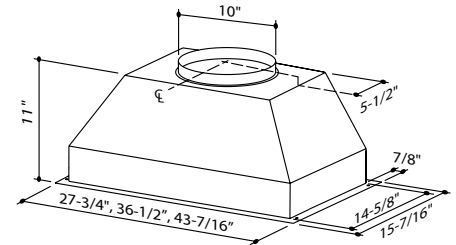

Installation height above the cooking surface: 24"-30"

For more details see the product specifications sheet found at www.BESTRangeHoods.com