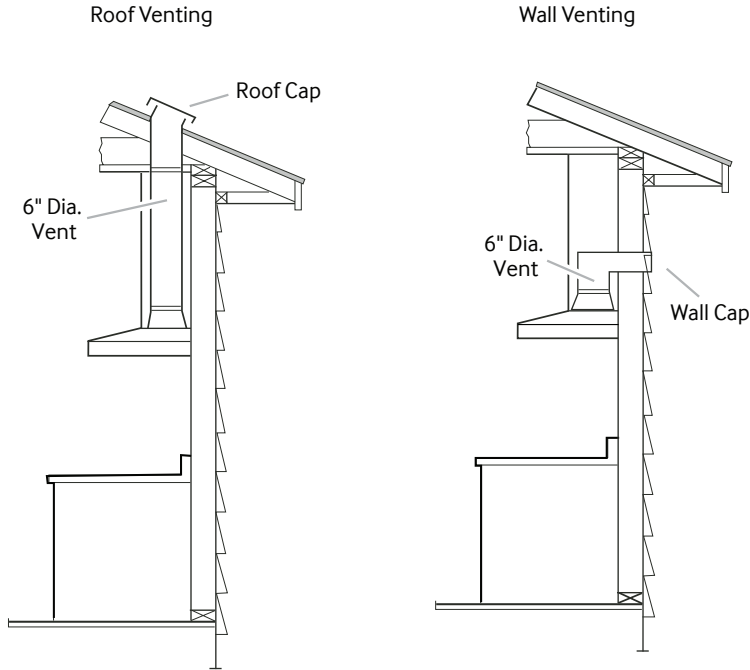

POWERFUL 600 CFM VENTILATION

- Circulates air to remove odors quickly.

NK36K7000WS

36" Range Hood

Venting Methods

Dimensions and Clearance

Total Power

220W