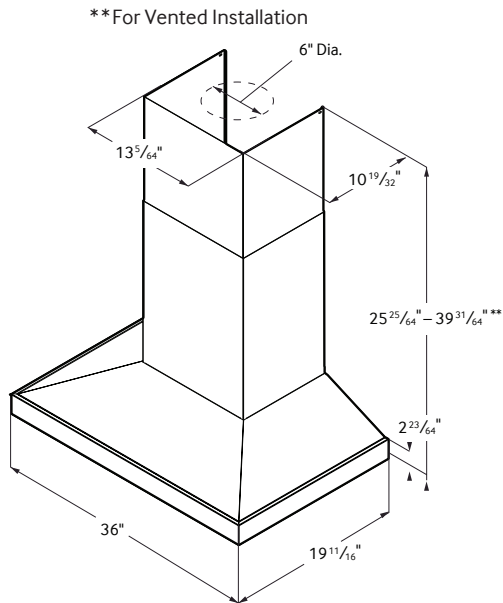

Dimensions and Clearance

Total Power

220W

Power Source

120V / 60 Hz / 15A

Range Hood

- 36" Stainless Steel Chimney Hood
- Vent Fan: 600 CFM
- Front-Centered, Touch Control
- 4 Fan Speeds: 3 Step, 1 Booster
- 74 dBA Noise Level
- Hood Connectivity Control
- Bluetooth On/Off Control
- Mobile Monitoring: Fan Speed, Lighting On/Off, Power Control
- Removable Baffle Filter
- LED Lighting

Warranty

One (1) Year All Parts and Labor

Product Dimensions & Weight (WxHxD)

Outside (Max) Hood Dimensions:

36" x 25 25/64" x 19 11/16"

Weight: 48.5 lbs.

Shipping Dimensions & Weight (WxHxD)

Dimensions:

40 3/16" x 26 1/2" x 18 1/16"

Weight: 60.4 lbs.

Color

Stainless Steel

Model

NK36K7000WS

UPC Code

887276182988

Black Stainless Steel

NK36K7000WG

887276182971

SAMSUNG

Actual color may vary. Design, specifications, and color availability are subject to change without notice. Non-metric weights and measurements are approximate.

©2017 Samsung Electronics America, Inc. 85 Challenger Road, Ridgefield Park, NJ 07660. Tel: 800-SAMSUNG. samsung.com. Samsung is a registered trademark of Samsung Electronics Co., Ltd.