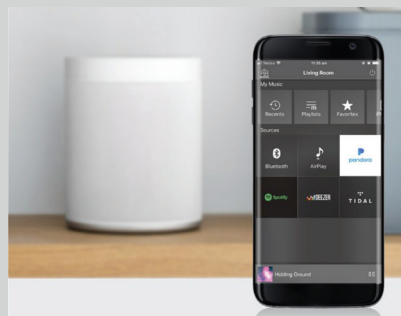

## MusicCast 50 Wireless Streaming Speaker

MusicCast uses a high performance wireless network to send music and audio all over your home. It can stream digital music content from your smartphone, PC or NAS to other MusicCast devices in your home. It can also share the audio from a connected TV to another MusicCast device in your living room. From every angle, the WX-051 radiates soft, rounded beauty. And in every way, it reflects solid quality — with its high-power 70 W digital amplifier, aluminium cone woofers, and horn type tweeters. Featuring exceptionally clear, powerful sound that fills your room, it also has an optical terminal for direct digital TV connection.

### Let's connect.

In addition to Bluetooth and AirPlay, the MusicCast 50 connects to other devices including a TV for instantly upgraded TV sound, or turntable with built-in phono stage via RCA.

### A World of Music

Explore a world of music with music streaming services built-in. Syncing your playlists and song likes from your smart phone or computer to the MusicCast 20, music streaming services make it impossibly easy to either listen to your faves or discover new music.

### Features Include:

- Music streaming services built-in
- MusicCast multi-room technology
- WiFi, Bluetooth and Ethernet connectivity
- Connect to a TV for upgraded sound
- Stereo pairing (requires 2 units)
- Ability to be used as surround speakers with an AV receiver or sound bar\*
- Soft-touch, simple presets for instant playback
- 10 cm dual aluminium woofers and bass reflex port
- 3 cm horn tweeters for clear and vivid sound
- Alarm function, Sleep timer and Favourites buttons
- Alexa voice control compatibility†