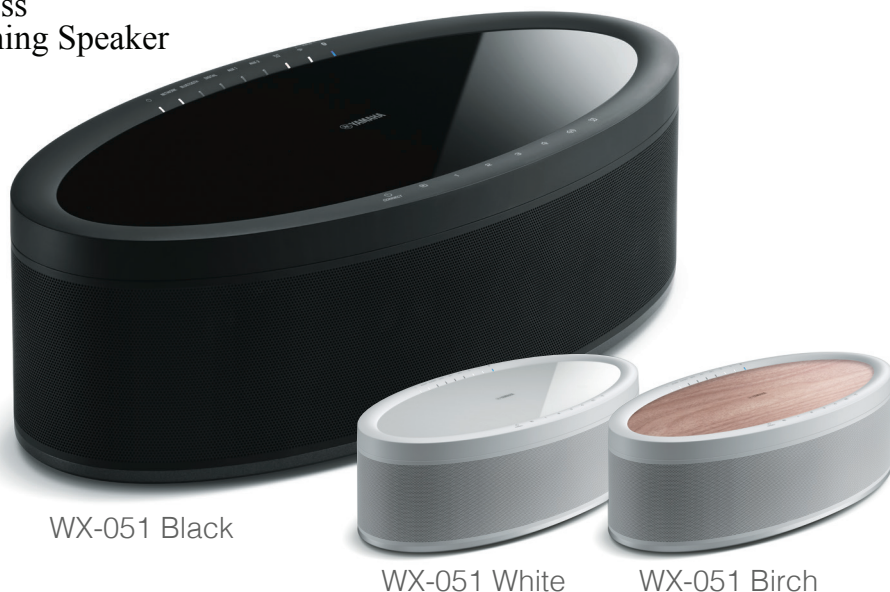

## MusicCast 50 Wireless Streaming Speaker

MusicCast uses a high performance wireless network to send music and audio all over your home. It can stream digital music content from your smartphone, PC or NAS to other MusicCast devices in your home. It can also share the audio from a connected TV to another MusicCast device in your living room. From every angle, the WX-051 radiates soft, rounded beauty. And in every way, it reflects solid quality — with its high-power 70 W digital amplifier, aluminium cone woofers, and horn type tweeters. Featuring exceptionally clear, powerful sound that fills your room, it also has an optical terminal for direct digital TV connection.

WX-051 Black

WX-051 White

WX-051 Birch

### Pump up the Volume

Don't let its understated design fool you. The MusicCast 50 was built to get the party started with room-filling sound that defies its size. For movies, the MusicCast 50 will blow you away with explosive audio worthy of the latest action blockbuster.

### Features Include:

- Music streaming services built-in
- MusicCast multi-room technology
- WiFi, Bluetooth and Ethernet connectivity
- Connect to a TV for upgraded sound
- Stereo pairing (requires 2 units)
- Ability to be used as surround speakers with an AV receiver or sound bar\*
- Soft-touch, simple presets for instant playback
- 10 cm dual aluminium woofers and bass reflex port
- 3 cm horn tweeters for clear and vivid sound
- Alarm function, Sleep timer and Favourites buttons
- Alexa voice control compatibility†