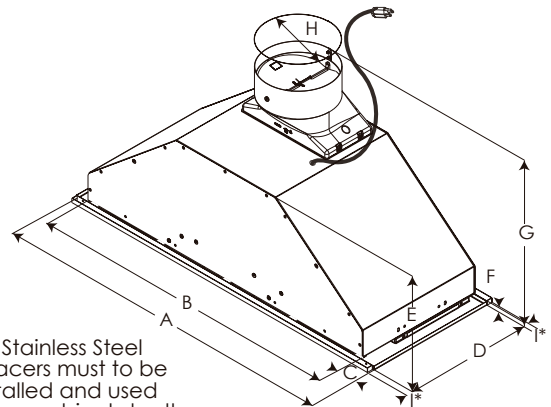

ELICA'S EXCLUSIVE PLUS FEATURES

Asti is designed for discreet mounting inside cabinetry, fits perfectly into 12" deep cabinetry and is ideal for kitchens where space is limited or the range hood needs to be out of sight.

Asti is designed for standard ducted or recirculating installation.

	EAS422SS	EAS428S1
A	22 1/4" (57.1cm)	28 1/4" (71.8 cm)
B	19 1/16" (50 cm)	26" (66 cm)
C	1 9/64" (2.9 cm)	
D	10 3/4" (27.3 cm)	
E	9 17/32" (24.2 cm)	
F	5 1/8" (.85 cm)	
G	14 9/16" (37 cm)	
H	6" (15.2 cm)	
I*	1/2" (1.27 cm)	

MOUNTING HEIGHT RANGE

SPECIFICATIONS

	24" Unit	28" Unit
Model:	EAS422SS	EAS428S1
Dimensions:	22 1/4 "W x 10 3/4"D x 9 1/2" H	28 1/4 "W x 10 3/4 "D x 9 1/2" H
Blower Type(internal):	400 CFM (3 -speed)	
Blower Performance:		
Speed 1	160 CFM	
Speed 2	280 CFM	
Speed 3	400 CFM	
Noise (sones):	Min: 1.5, Max: 5.9	
Working Speed		
Finish:	Stainless Steel	
Controls:	Backlit Push Button 3-Speed	
Illumination:	2 LED, 2.1 Watts	
Filter Type:	Dishwasher-Safe, Aluminum Mesh Filter	
Aluminum Mesh Filters:	1	2
Duct Transition:	6" Round with Back Draft Damper (top only)	
Installation Type:	Ducted (Recirculating Kit sold separately)	
Electrical:	120V - 60 Hz 289 Watts at 2.43 Amps	
KITS:		
Recirculating Kit with 2 carbon filters:	KIT02770	
30" Hood Liner (29" Wx17 1/2" -20 1/2" D):	KIT02773	
36" Hood Liner (35" Wx17 1/2" -20 1/2" D):	KIT02774	
	*Liner accessories are only available for the EAS428S1 model	
CONSUMABLE PARTS:		
Grease Filter (1):	GF08PA	GF08P
Carbon Filter(1):	FB016A	FB016A
Light Bulb (1):	LMP0117673	
	*Consumable parts are sold in units of one (1). Order accordingly	