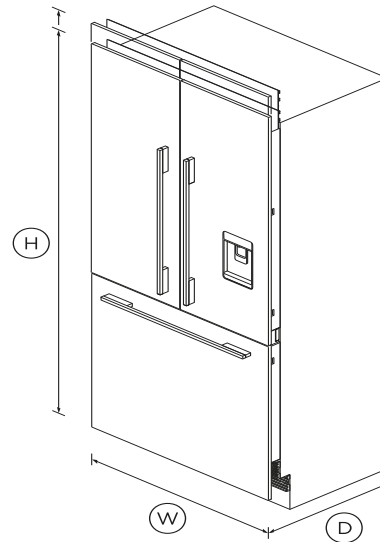

Integrated French Door Refrigerator Freezer, 36", Ice & Water

Series 7 | Integrated

Panel Ready | French hinge

This large capacity refrigerator with bottom freezer seamlessly integrates into your kitchen, fitting flush into your cabinetry.

- ActiveSmart™ technology helps keep food fresher for longer by constantly maintaining the ideal temperature
- Stainless steel door panel purchased separately – with water dispenser option available
- Internal ice maker with boost for busy times
- Can be fitted for a height of 80 or 84 inches

DIMENSIONS

Height	79 13/16"
Width	35 1/16"
Depth	23 3/4"

FEATURES & BENEFITS

ACTIVESMART™ FOODCARE

ActiveSmart™ Foodcare learns how you live. It is technology which understands how you use your refrigerator and adjusts temperature, airflow and humidity inside to help keep food fresher for longer.