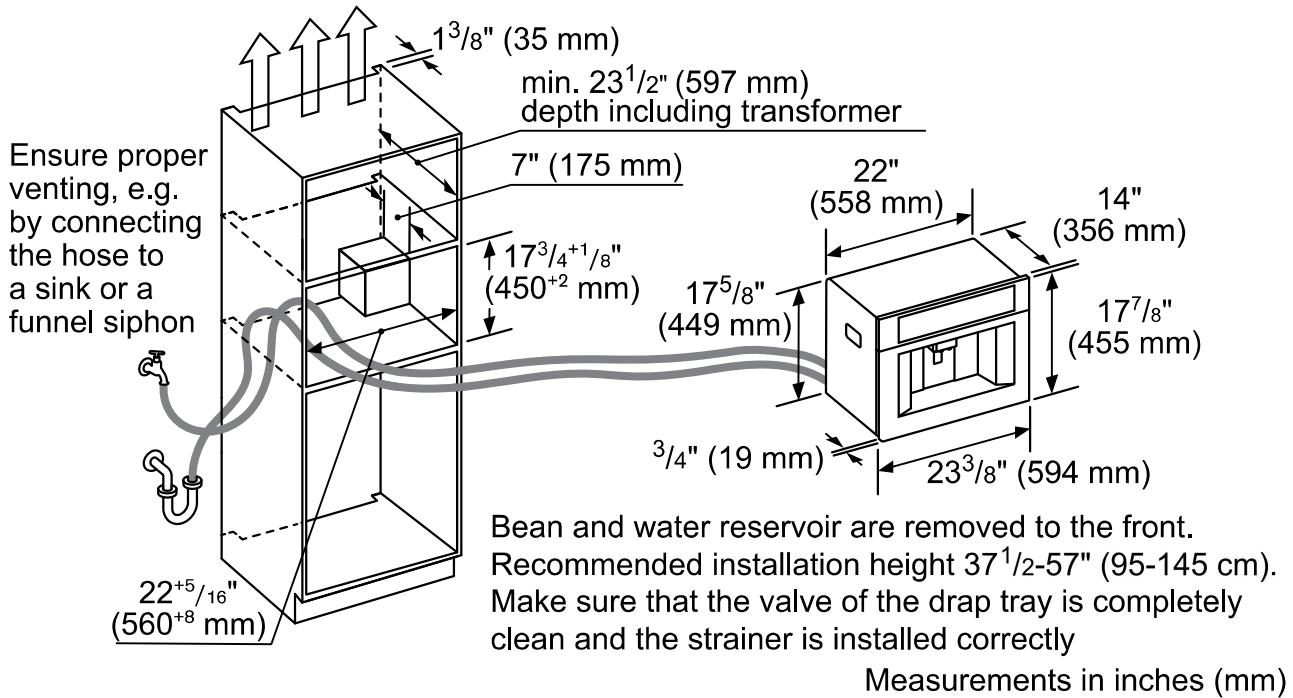

TCM24PS

24-INCH BUILT-IN COFFEE MACHINE PLUMBED WITH HOME CONNECT®

MASTERPIECE® & PROFESSIONAL SERIES

COFFEE MACHINE & CUTOUT DIMENSIONS