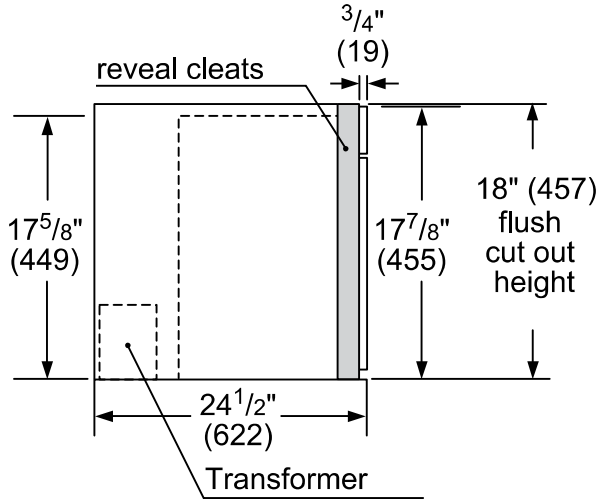

### CUTOUT DIMENSIONS WITH OPTIONAL 30-INCH TRIM KIT TCMTK30RS

inches (mm)

inches (mm)

**TCM24PS**  
**24-INCH BUILT-IN COFFEE MACHINE PLUMBED**  
**WITH HOME CONNECT®**  
 MASTERPIECE® & PROFESSIONAL SERIES

**FLUSH INSTALL**

Side View

measurements in inches (mm)

Top View

measurements in inches (mm)

These warranties give you specific legal rights and you may have other rights that vary from state to state. Limited warranty from date of delivery. For complete warranty details, refer to your Use & Care manual, or ask your dealer.