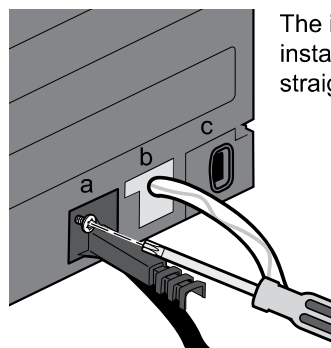

WATER AND ELECTRICAL CONNECTIONS

The included red hose guide must be installed. The drain hose must be guided straight at the outlet point from the machine.

The drain hose must be installed with a continuous gradient and a height difference of more than 6".

There should be no loops, clews, double siphon or sagging in the drain hose that can interfere with water flow or cause water accumulation in the drain hose.