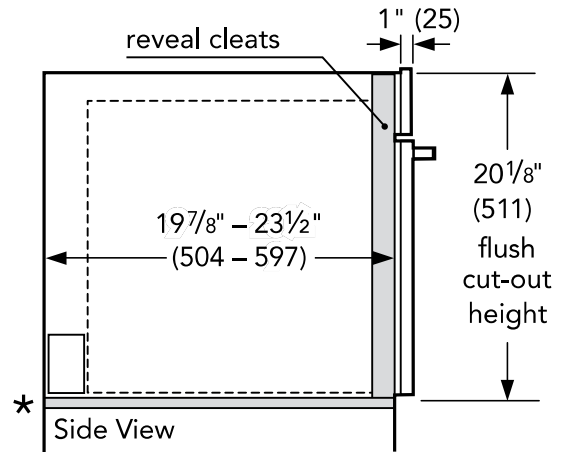

TCM24PS

24-INCH BUILT-IN COFFEE MACHINE PLUMBED WITH HOME CONNECT®

MASTERPIECE® & PROFESSIONAL SERIES

FLUSH INSTALL WITH OPTIONAL 30-INCH TRIM KIT TCMTK30RS

inches (mm)