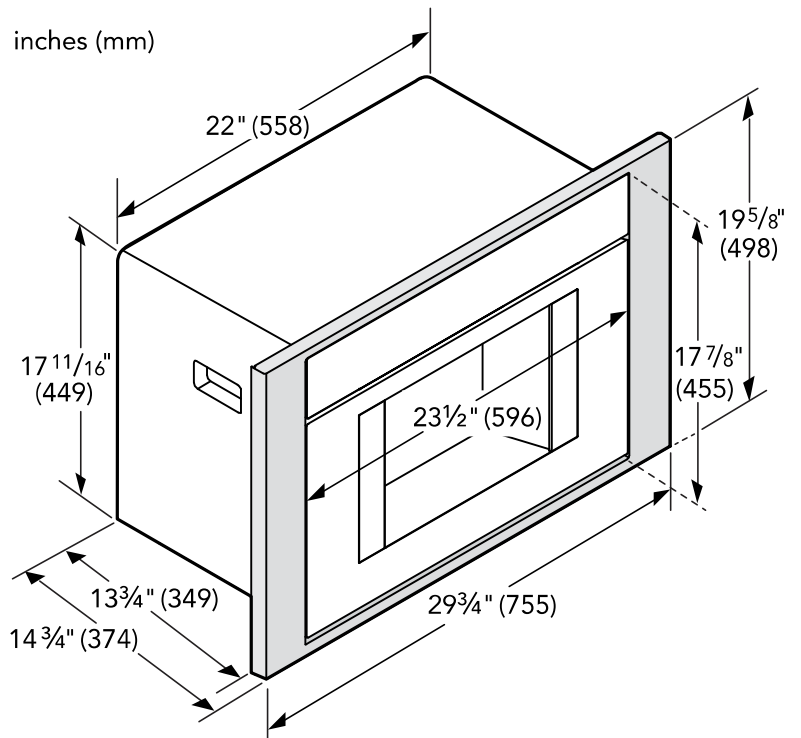

## 24-INCH BUILT-IN COFFEE MACHINE PLUMBED WITH HOME CONNECT®

MASTERPIECE® & PROFESSIONAL SERIES

FLUSH INSTALL WITH OPTIONAL 30-INCH TRIM KIT TCMTK30RS

inches (mm)

**NOTE:** \* Flush installation requires a 5/16" (8 mm) high x 28 1/2" (724 mm) wide x 22 1/2" (571 mm) deep baseplate underneath the unit body.

### CUTOUT DIMENSIONS WITH OPTIONAL 30-INCH TRIM KIT TCMTK30RS

inches (mm)

inches (mm)

**TCM24PS**  
**24-INCH BUILT-IN COFFEE MACHINE PLUMBED**  
**WITH HOME CONNECT®**  
 MASTERPIECE® & PROFESSIONAL SERIES

**FLUSH INSTALL**

Side View

measurements in inches (mm)

Top View

measurements in inches (mm)

These warranties give you specific legal rights and you may have other rights that vary from state to state. Limited warranty from date of delivery. For complete warranty details, refer to your Use & Care manual, or ask your dealer.