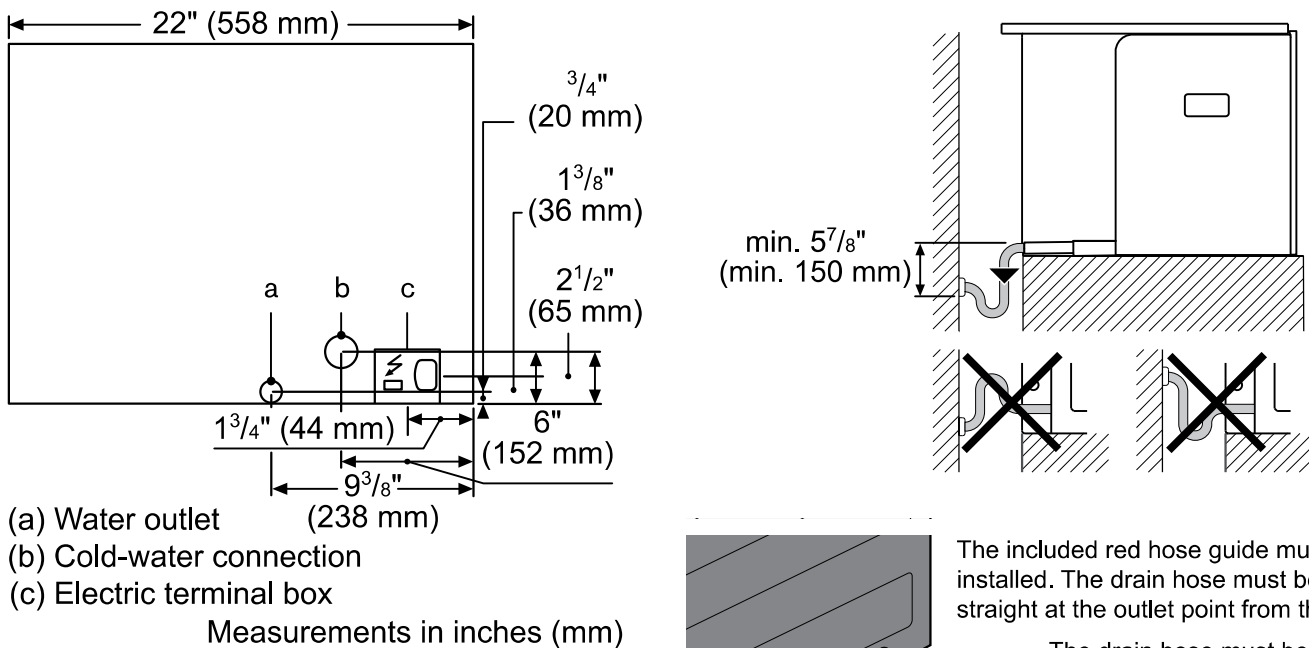

WATER AND ELECTRICAL CONNECTIONS

The included red hose guide must be installed. The drain hose must be guided straight at the outlet point from the machine.

The drain hose must be installed with a continuous gradient and a height difference of more than 6".

There should be no loops, clews, double siphon or sagging in the drain hose that can interfere with water flow or cause water accumulation in the drain hose.