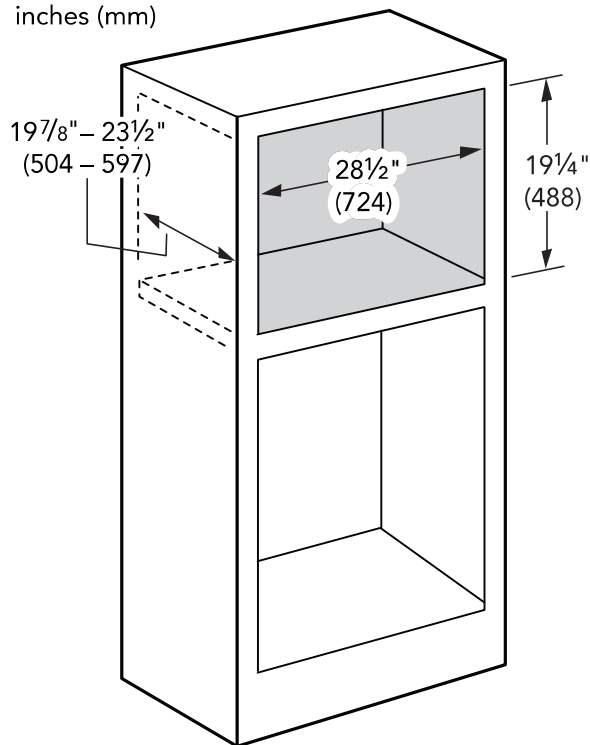

## 24-INCH BUILT-IN COFFEE MACHINE PLUMBED WITH HOME CONNECT®

MASTERPIECE® & PROFESSIONAL SERIES

FLUSH INSTALL WITH OPTIONAL 30-INCH TRIM KIT TCMTK30RS

inches (mm)

**NOTE:** \* Flush installation requires a 5/16" (8 mm) high x 28 1/2" (724 mm) wide x 22 1/2" (571 mm) deep baseplate underneath the unit body.

### CUTOUT DIMENSIONS WITH OPTIONAL 30-INCH TRIM KIT TCMTK30RS

inches (mm)

inches (mm)

**TCM24PS**  
**24-INCH BUILT-IN COFFEE MACHINE PLUMBED**  
**WITH HOME CONNECT®**  
 MASTERPIECE® & PROFESSIONAL SERIES

**FLUSH INSTALL**

Side View

measurements in inches (mm)

Top View

measurements in inches (mm)

These warranties give you specific legal rights and you may have other rights that vary from state to state. Limited warranty from date of delivery. For complete warranty details, refer to your Use & Care manual, or ask your dealer.