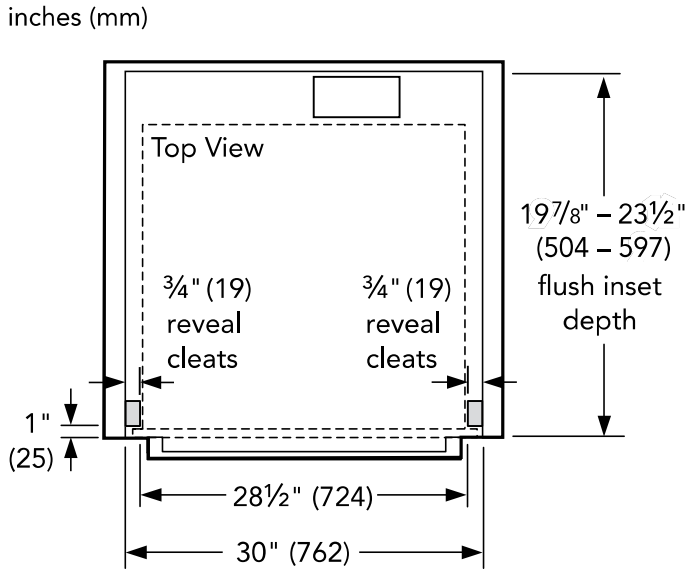

TCM24PS

24-INCH BUILT-IN COFFEE MACHINE PLUMBED WITH HOME CONNECT®

MASTERPIECE® & PROFESSIONAL SERIES

FLUSH INSTALL WITH OPTIONAL 30-INCH TRIM KIT TCMTK30RS

inches (mm)