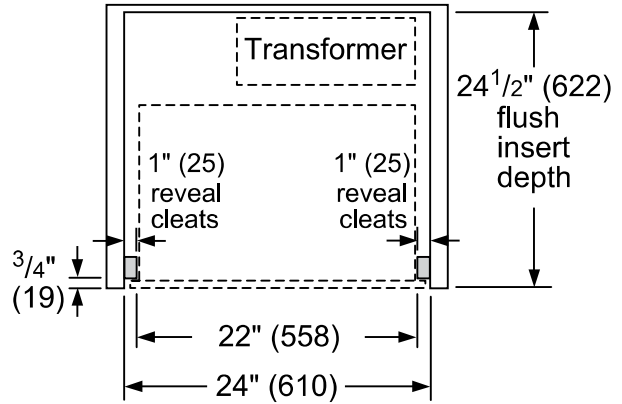

### CUTOUT DIMENSIONS WITH OPTIONAL 30-INCH TRIM KIT TCMTK30RS

inches (mm)

inches (mm)

**TCM24PS**  
**24-INCH BUILT-IN COFFEE MACHINE PLUMBED**  
**WITH HOME CONNECT®**  
 MASTERPIECE® & PROFESSIONAL SERIES

**FLUSH INSTALL**

Side View

measurements in inches (mm)

Top View

measurements in inches (mm)

These warranties give you specific legal rights and you may have other rights that vary from state to state. Limited warranty from date of delivery. For complete warranty details, refer to your Use & Care manual, or ask your dealer.