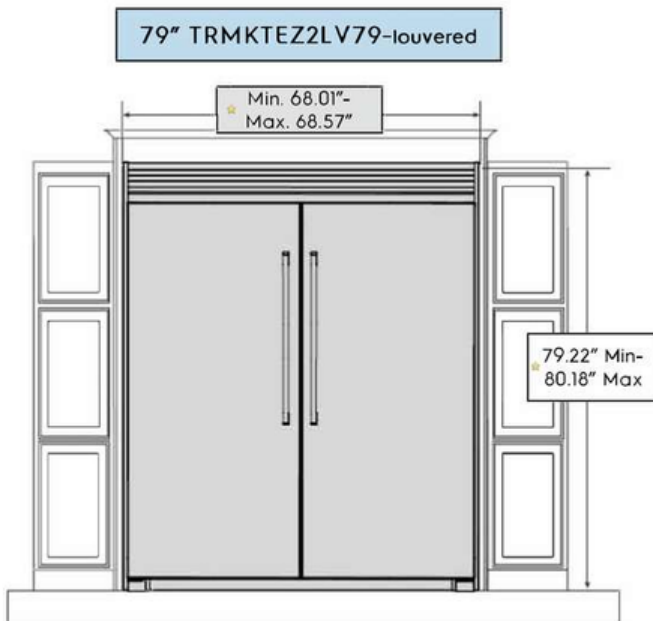

Frigidaire Professional

Congélateur à porte simple de 19 pi cu

PFU19F8WF

Version : 10/21

Recommended cutout size for kitchen cabinets:
 Height: 75" +/- 0.06"
 Width: 66.25" +/- 0.032"
 Depth: 25.25" minimum

Recommended cutout size for kitchen cabinets:
 Height: 79" +/- 0.06"
 Width: 66.25" +/- 0.032"
 Depth: 25.25" minimum

Recommended cutout size for kitchen cabinets:
 Height: 79" +/- 0.06"
 Width: 66.25" +/- 0.032"
 Depth: 25.25" minimum