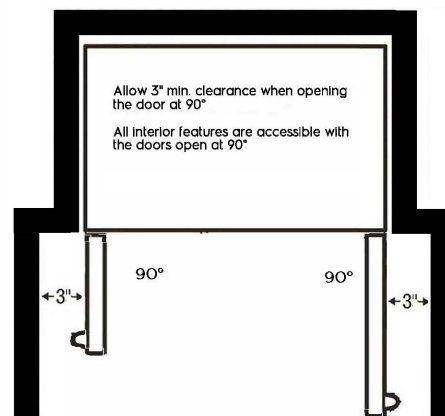

FRIGIDAIRE

PROFESSIONAL

PRMC2285AF

Available Colors : Stainless Steel

Version : 1/20

French Door Refrigerator

21.8 Cu. Ft. Counter-Depth 4-Door French Door Refrigerator

Installation Drawing

FRIGIDAIRE

USA • 10200 David Taylor Drive • Charlotte, NC 28262 • 1-800-FRIGIDAIRE • frigidaire.com
CANADA • 5855 Terry Fox Way • Mississauga, ON L5V 3E4 • 1-800-265-8352 • frigidaire.ca