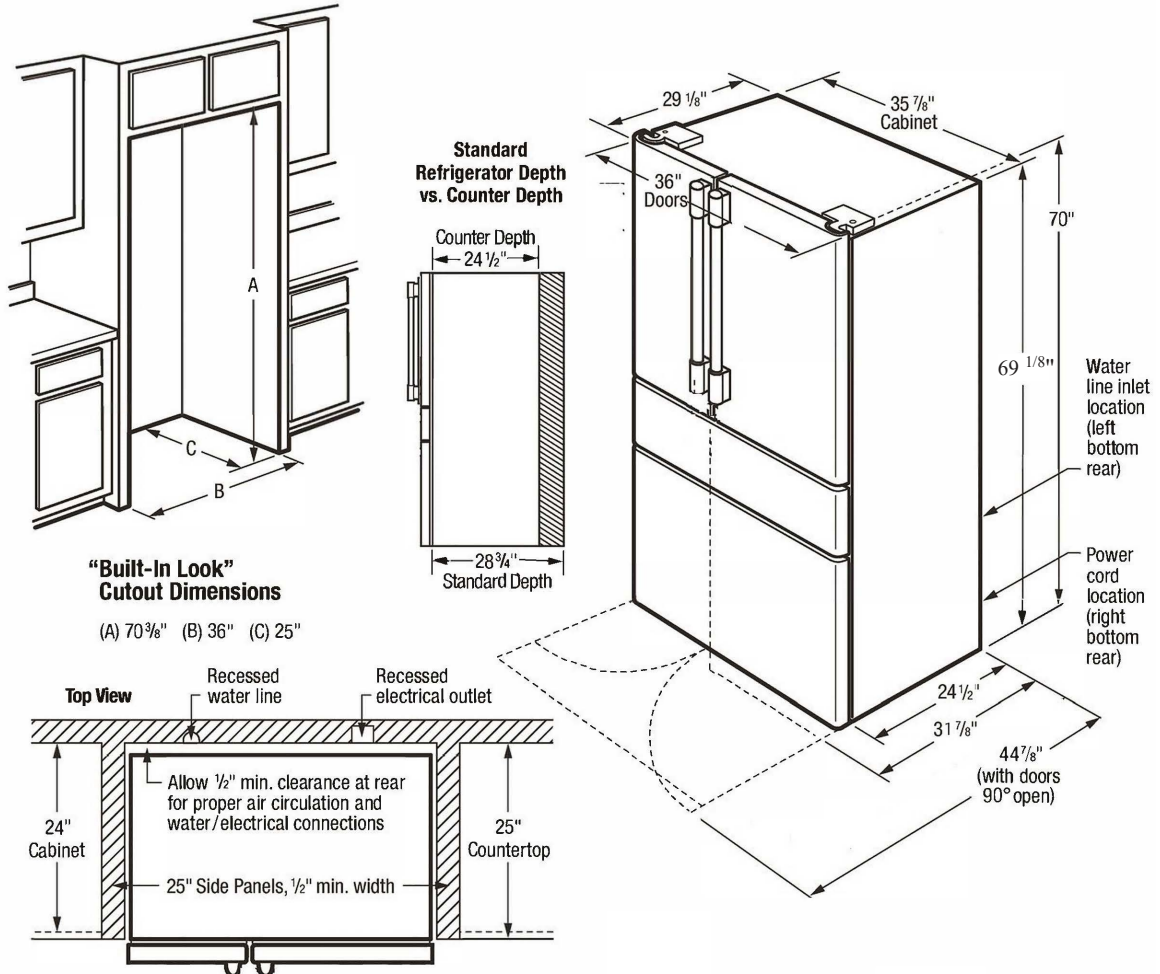

FRIGIDAIRE

PROFESSIONAL

PRMC2285AF

Available Colors : Stainless Steel

Version : 1/20

French Door Refrigerator

21.8 Cu. Ft. Counter-Depth 4-Door French Door Refrigerator

Installation Drawing

FRIGIDAIRE

USA • 10200 David Taylor Drive • Charlotte, NC 28262 • 1-800-FRIGIDAIRE • frigidaire.com
CANADA • 5855 Terry Fox Way • Mississauga, ON L5V 3E4 • 1-800-265-8352 • frigidaire.ca