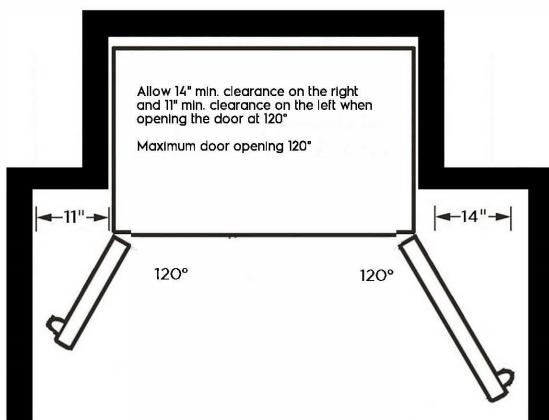

FRIGIDAIRE

PROFESSIONAL

PRMC2285AF

Available Colors : Stainless Steel

Version : 1/20

French Door Refrigerator

21.8 Cu. Ft. Counter-Depth 4-Door French Door Refrigerator

Installation Drawing

FRIGIDAIRE

USA • 10200 David Taylor Drive • Charlotte, NC 28262 • 1-800-FRIGIDAIRE • frigidaire.com
CANADA • 5855 Terry Fox Way • Mississauga, ON L5V 3E4 • 1-800-265-8352 • frigidaire.ca