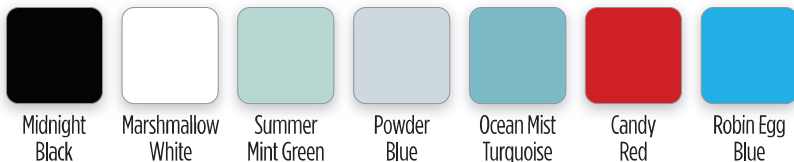

COLOURS

4 full width adjustable door shelves