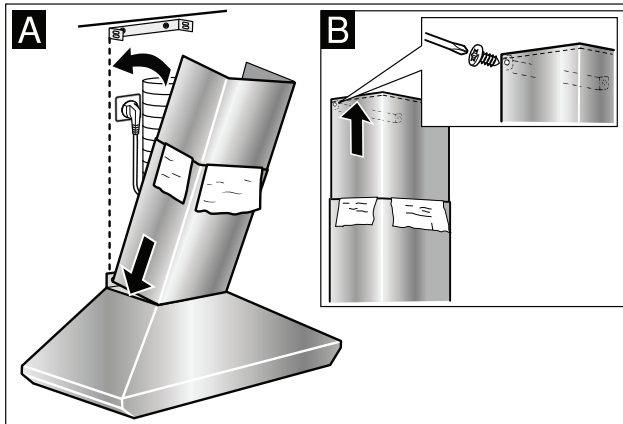

- A Lower flue duct
- B Upper flue duct