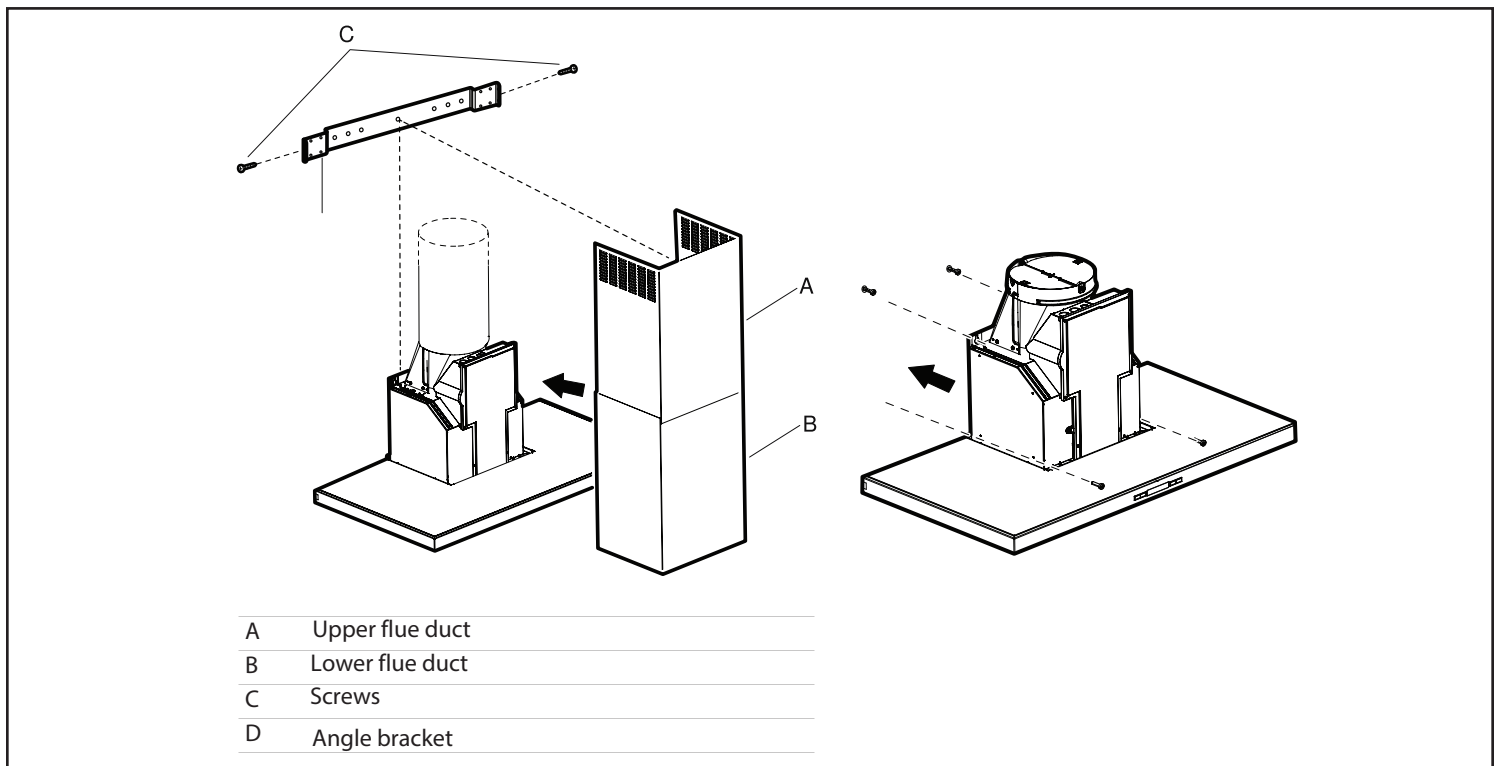

Notes: All height, width and depth dimensions are shown in inches. BSH reserves the absolute and unrestricted right to change product materials and specifications, at any time, without notice. Consult the product's installation instructions for final dimensional data and other details prior to making cutout.

36" Box Canopy Chimney Hood

500 Series – Stainless Steel HCB56651UC

BOSCH
Invented for life

Installation Details

Accessories: To purchase Bosch accessories, cleaners & parts please visit www.bosch-home.com/us/store or call 1-800-944-2904 (Mon to Fri 5 am to 6 pm PST, Sat 6 am to 3 pm PST).