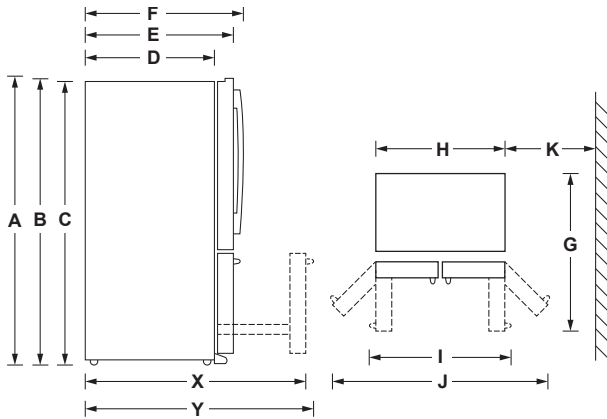

## WEIGHTS & DIMENSIONS

Overall depth	31-1/4 in.
Overall height	69-7/8 in.
Overall width	35-3/4 in.
Case depth without door	24-3/8 in.
Depth with door open 90°	43-3/8 in.
Depth without handle	28-3/4 in.
Height to top of case	69 in.
Width with door open 90° including handle	44-3/4 in.
Approximate shipping weight	363 lb.
Net weight	333 lb.

## DIMENSIONS

Height to top of door (in.) A	70-1/2
Height to top of hinge (in.) B	69-7/8
Height to top of case (in.) C	69
Case depth without door (in.) D	24-3/8
Case depth less door handle (in.) E	28-3/4
Case depth with door handle (in.) F	31-1/4
Depth with fresh food door open 90° (in.) G	43-3/8
Width (in.) H	35-3/4
Width with door open 90° with door handle (in.) I	44-3/4
Width with doors open fully (in.) J	61-5/8
Min distance between side of case and wall, in either direction, to allow doors to open fully (in.) K	13-1/8
Depth with FZ door completely open (w/o handle) (in.) X	44-1/4
Depth with FZ door completely open (w/ handle) (in.) Y	46-3/4