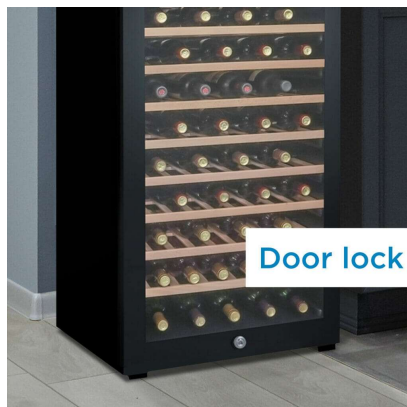

Digital LED display

Door lock

Natural beechwood shelves

## FEATURES

- Extra large capacity single zone wine cooler stores and preserves up to 94 bottles of your favorite vintages
- Contemporary all black façade with natural beechwood shelves will fit most decors
- Freestanding design is ideal for a kitchen, bar, restaurant or, café
- Digital thermostat with LED display, view and monitor the temperature through the door
- Temperature range can be set between 41°F - 64°F (5°C - 18°C)
- Reversible door design allows for left or right hand opening
- Door lock to secure the contents
- Designed to operate at 41 decibels, less noise than a normal conversation
- 12-month warranty on parts and labor with in-home service

### Appearance

Colour	Black
Door Material	Metal
Door Orientation	Reversible
Installation Type	Freestanding
Number of Shelves	11
Primary Material	Wood