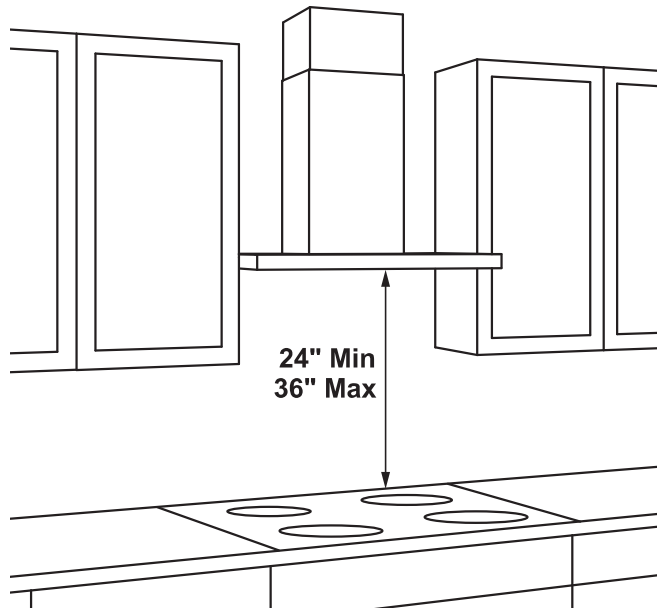

### DIMENSIONS AND INSTALLATION INFORMATION (IN INCHES)

#### OPTIONAL ACCESSORIES

UX12DC9SLSS/BLTS – 12(ft.) Ceiling Duct Cover Kit  
Max ceiling height installation with kit – 12'-0" (30" hood spacing)

UX14DC9SLSS/BLTS – 14(ft.) Ceiling Duct Cover Kit  
Max ceiling height installation with kit – 14'-0"

UXCF91 – Charcoal Filter (needed if used in recirculation mode)

UXRC1 – Remote Control (Wireless)

AMP RATING	
120V	TBD

30" models require a 30"-wide opening  
\*The supplied duct cover fits 7'-7" to 10'-6" ceiling heights  
(12' ceiling height with optional high ceiling kit UX12DC9SLSS/UX12DCBLTS)  
(14' ceiling height with optional high ceiling kit UX14DC9SLSS/UX14DC9BLTS)