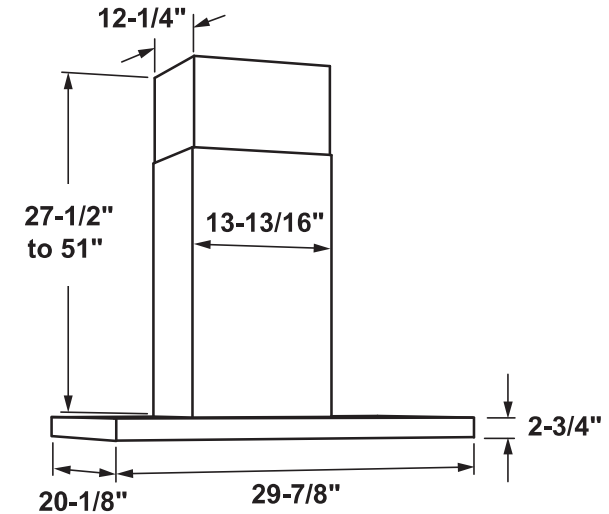

UVW9301SL/BL

30" WiFi Enabled Designer Wall Mount Hood w/Perimeter Venting

DIMENSIONS AND INSTALLATION INFORMATION (IN INCHES)

INSTALLATION INFORMATION:

Before installing, consult Use & Care/installation instructions packed with product for current dimensional data.

OPTIONAL ACCESSORIES

UX12DC9SLSS/BLTS – 12(ft.) Ceiling Duct Cover Kit
Max ceiling height installation with kit – 12'-0" (30" hood spacing)

UX14DC9SLSS/BLTS – 14(ft.) Ceiling Duct Cover Kit
Max ceiling height installation with kit – 14'-0"

UXCF91 – Charcoal Filter (needed if used in recirculation mode)

UXRC1 – Remote Control (Wireless)

AMP RATING	
120V	TBD

30" models require a 30"-wide opening
*The supplied duct cover fits 7'-7" to 10'-6" ceiling heights
(12' ceiling height with optional high ceiling kit UX12DC9SLSS/UX12DCBLTS)
(14' ceiling height with optional high ceiling kit UX14DC9SLSS/UX14DC9BLTS)

The vent hood must be installed 24" min. above the cooking surface. For optimal performance, installing the hood more than 36" above the cooking surface is not recommended. The hood installation height above the cooking surface depends upon ceiling height. The telescopic duct cover conceals the ductwork running from the top of the hood to the ceiling.

NOTE: Installation height should be measured from the cooking surface to the lowest part of the hood. This hood may be installed onto a wall and vented to the outdoors, or it can be installed for recirculating operation. Parts for recirculating operation are supplied with the hood.

For answers to your Monogram, GE Café™ Series, GE Profile™ Series or GE Appliances product questions, visit our website at geappliances.com or call GE Answer Center® Service, 800.626.2000.

Specification Revised 01/20