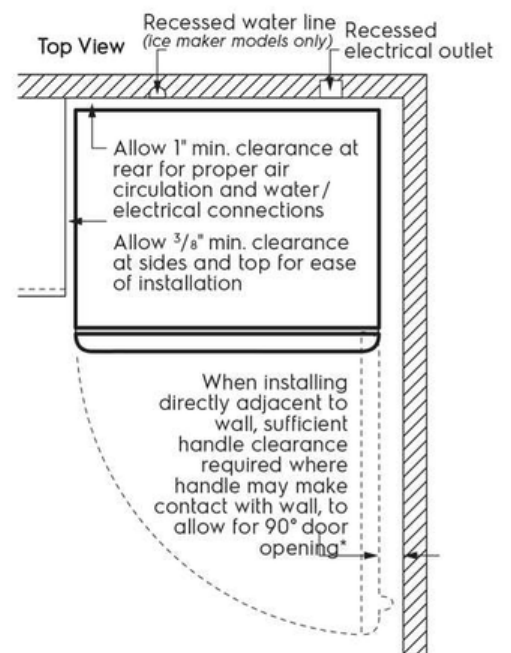

Frigidaire Gallery

Réfrigérateur avec congélateur supérieur de 20,0 pi CU FGHT2055VF, FGHT2055VD

Version : 04/21

A	65 ⁷ / ₈ "
B	66 ³ / ₈ "
C	30"
D	28 ¹ / ₄ "
E	32"
F	58 ⁵ / ₈ "

* When installing refrigerator adjacent to wall, cabinet or other appliance that extends beyond front edge of unit, 20" minimum clearance recommended to allow for optimum 140° door swing, providing complete crisper access and removal. (Absolute 3" minimum clearance will ONLY allow for 90° door swing which will provide limited crisper access with restricted removal.)