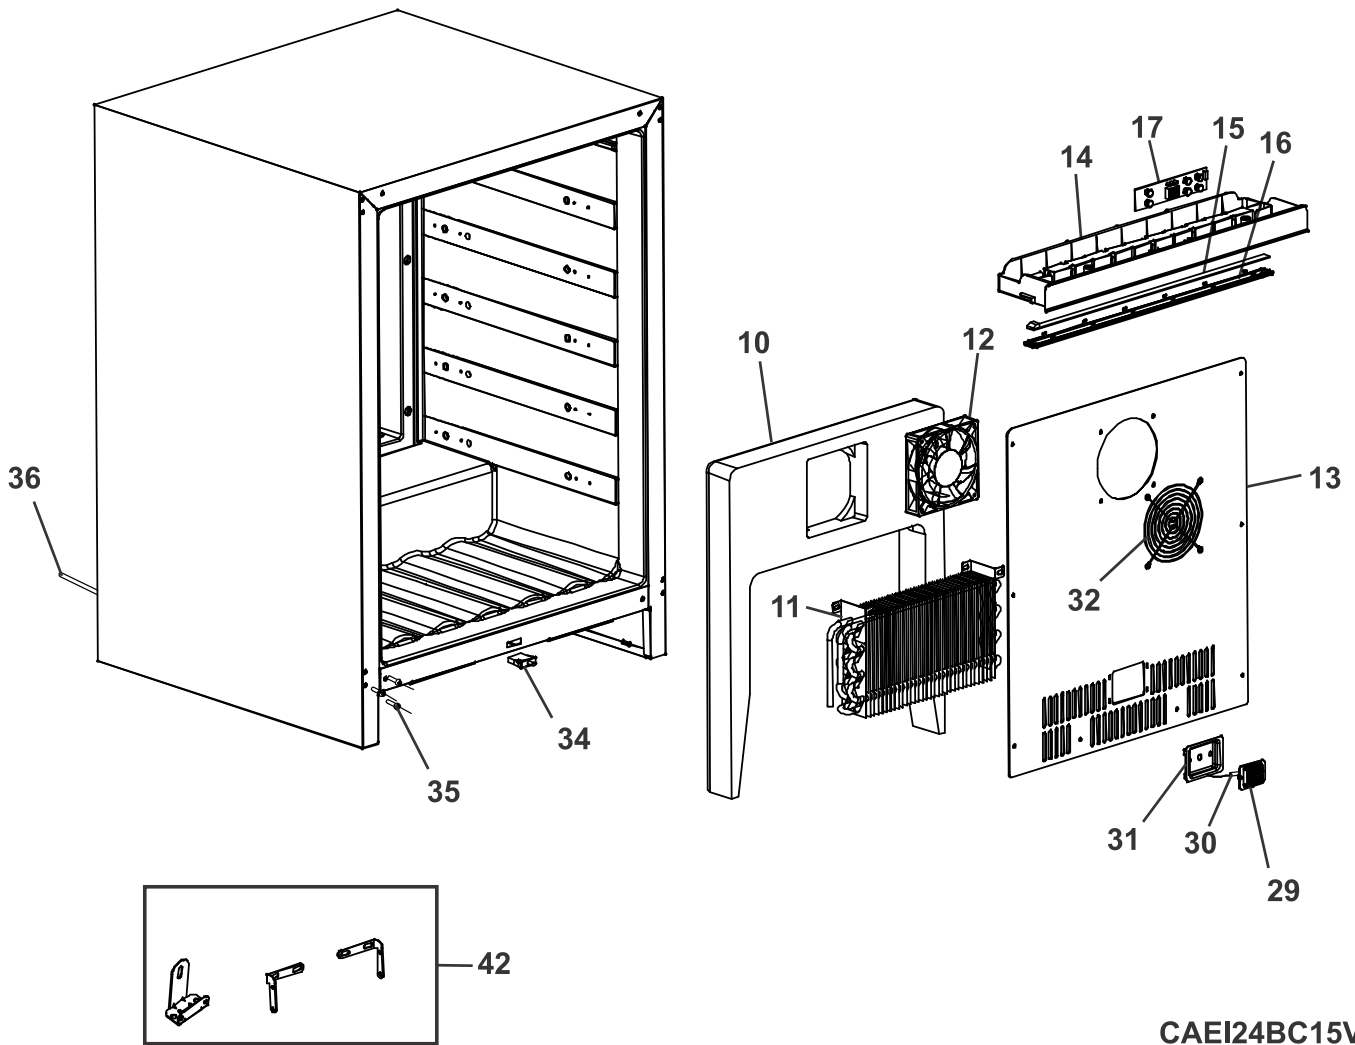

### **UNDER COUNTER BEVERAGE CENTER**

Model No.  
**EI24BC15V**

DOOR

DREI24WC15VS

**DOOR**

---

<b>POS. NO</b>	<b>PART NO.</b>	<b>DESCRIPTION</b>
20	5304522359	Gasket, door, black
21	5304522360	Door Assembly, complete, glass, black/stainless
22	5304522362	Snap Joint, door axis
23	5304522361	Axis, door
24	5304522363	Hinge, door, RH upper
25	5304522364	Hinge, door, RH lower
26	5304522365	Plate, activation, door switch
27	5304522366	Toe Grill, stainless, lower
28	5304522367	Handle, door, stainless

**CABINET**

**CAEI24BC15VS**

**CABINET**

---

<b>POS. NO</b>	<b>PART NO.</b>	<b>DESCRIPTION</b>
10	5304522368	Insulation, air, foam, evap cover
11 #	5304522369	Evaporator, assembly
12 #	5304522370	Fan Assembly, evaporator
13	5304522371	Cover, evaporator, air duct
14	5304522675	Control Box, assembly, w/overlay
15 #	5304522373	Light Board, LED
16	5304522374	Cover, LED light
17 #	5304522375	PC Board, display/UI
29	5304522377	Cover, sensor
30 #	5304522378	Sensor
31	5304522379	Housing, sensor, metal
32	5304522380	Cover, evap fan, wire
34 #	5304522384	Switch, door
35	5304522385	Button plug, black
36 #	5304522386	Tube, suction
42	5304522674	Anti Tip Kit, complete