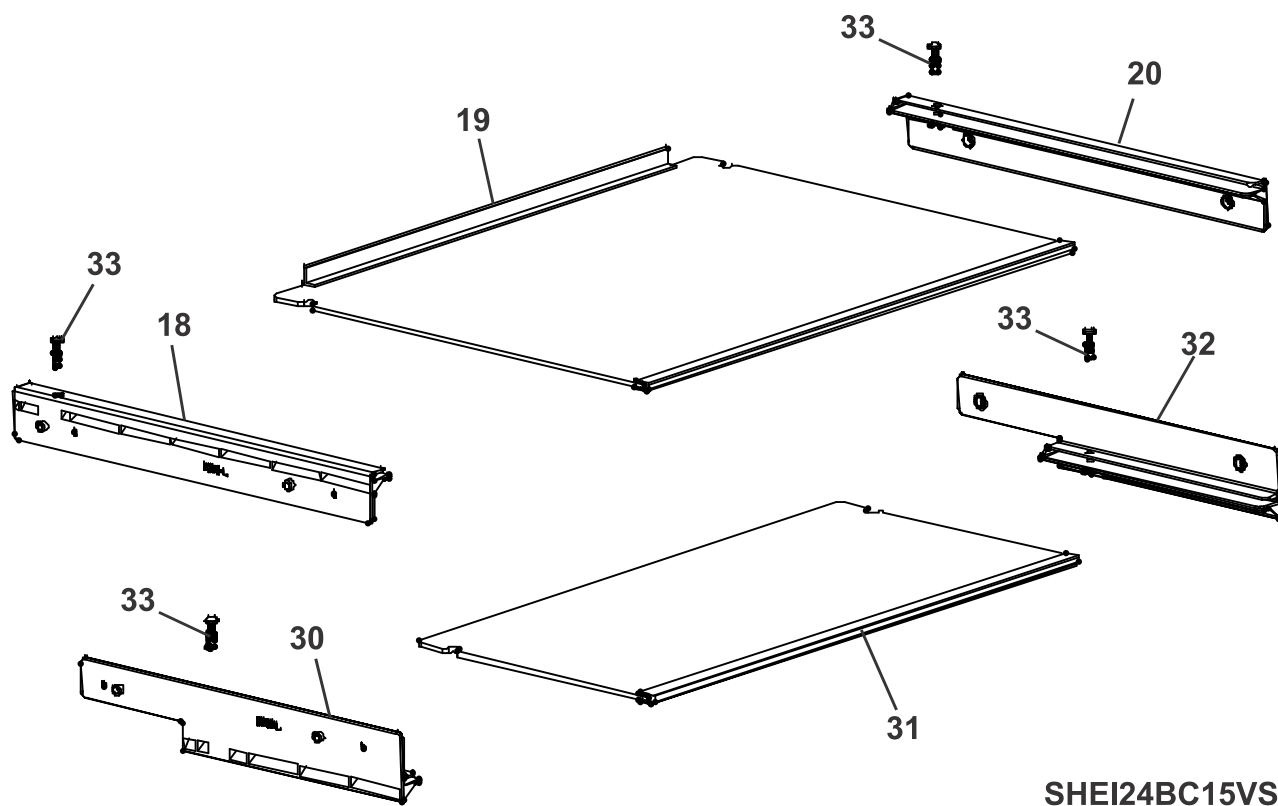

**CABINET**

**CAEI24BC15VS**

**CABINET**

---

<b>POS. NO</b>	<b>PART NO.</b>	<b>DESCRIPTION</b>
10	5304522368	Insulation, air, foam, evap cover
11 #	5304522369	Evaporator, assembly
12 #	5304522370	Fan Assembly, evaporator
13	5304522371	Cover, evaporator, air duct
14	5304522675	Control Box, assembly, w/overlay
15 #	5304522373	Light Board, LED
16	5304522374	Cover, LED light
17 #	5304522375	PC Board, display/UI
29	5304522377	Cover, sensor
30 #	5304522378	Sensor
31	5304522379	Housing, sensor, metal
32	5304522380	Cover, evap fan, wire
34 #	5304522384	Switch, door
35	5304522385	Button plug, black
36 #	5304522386	Tube, suction
42	5304522674	Anti Tip Kit, complete

**SHELVES**

---

**SHEI24BC15VS**

**SHELVES**

---

<b>POS. NO</b>	<b>PART NO.</b>	<b>DESCRIPTION</b>
18	5304522420	Holder, shelf, LH upper
19	5304522676	Shelf Assembly, upper, glass, w/trim
20	5304522424	Holder, shelf, RH upper
30	5304522427	Holder, shelf, LH lower
31	5304522677	Shelf Assembly, lower, glass, w/trim
32	5304522425	Holder, shelf, RH lower
33	5304522428	Clip, holder, shelf