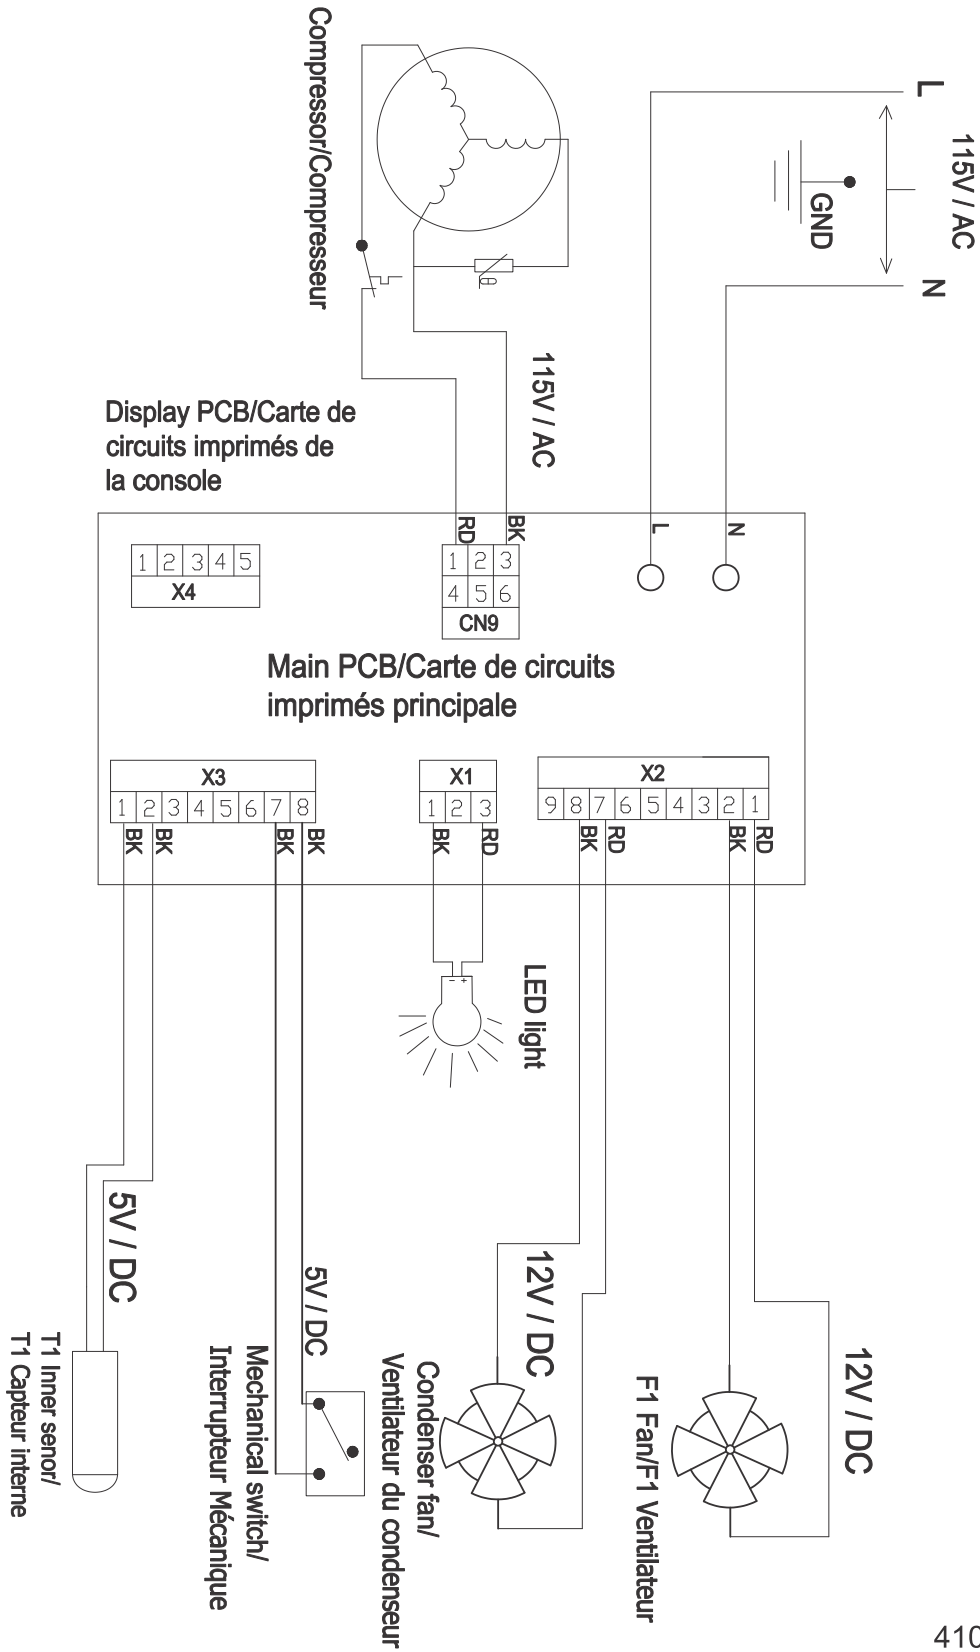

WIRING DIAGRAM

EI24BC15VS

41013567BC