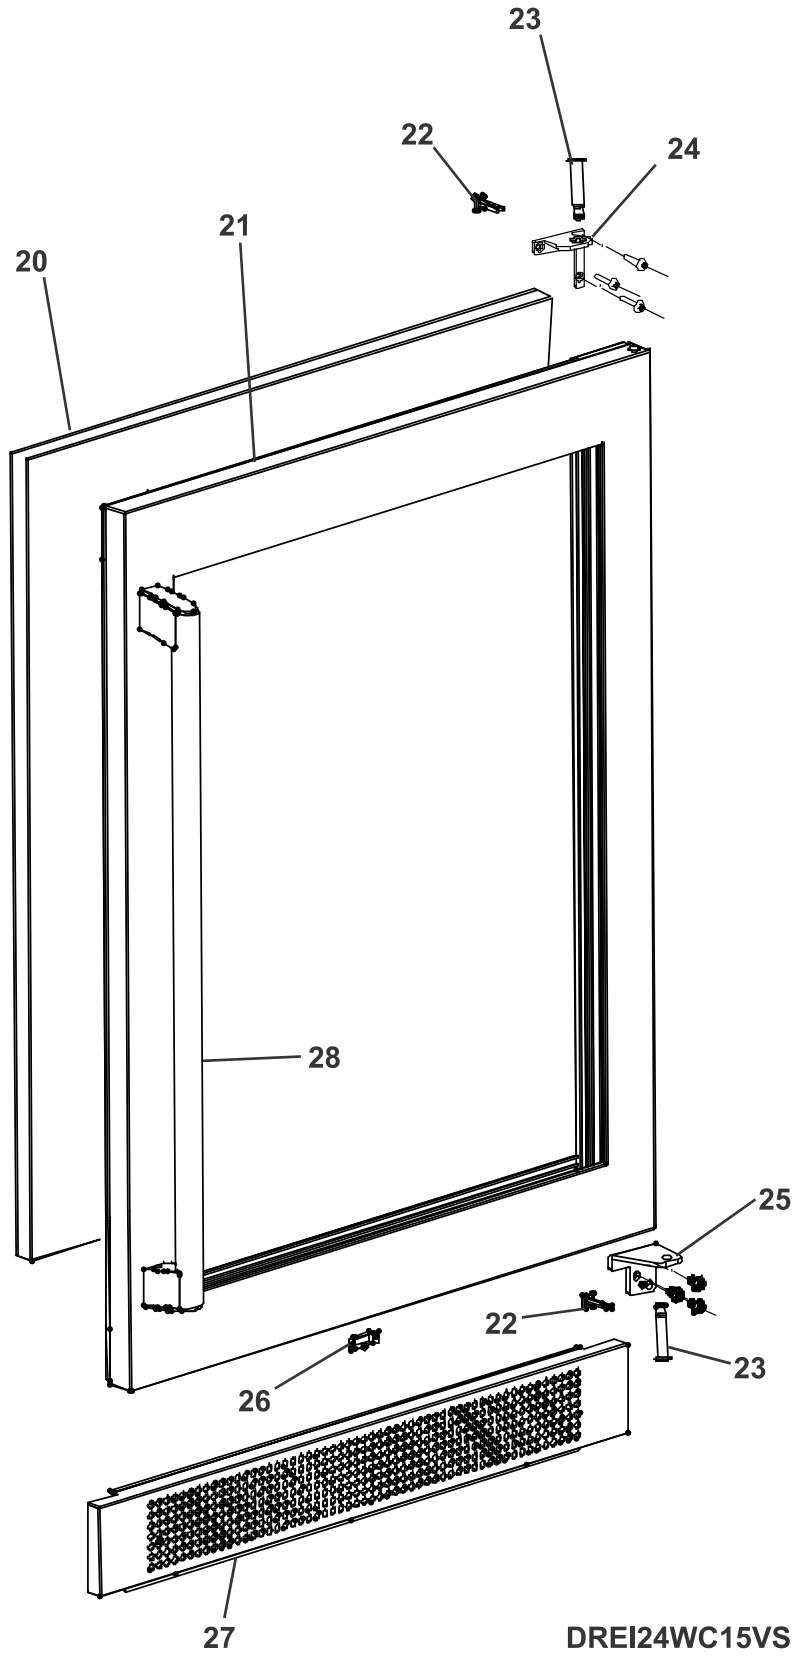

### **UNDER COUNTER BEVERAGE CENTER**

Model No.  
**EI24BC15V**

DOOR

DREI24WC15VS

**DOOR**

---

<b>POS. NO</b>	<b>PART NO.</b>	<b>DESCRIPTION</b>
20	5304522359	Gasket, door, black
21	5304522360	Door Assembly, complete, glass, black/stainless
22	5304522362	Snap Joint, door axis
23	5304522361	Axis, door
24	5304522363	Hinge, door, RH upper
25	5304522364	Hinge, door, RH lower
26	5304522365	Plate, activation, door switch
27	5304522366	Toe Grill, stainless, lower
28	5304522367	Handle, door, stainless

**CABINET**

**CAEI24BC15VS**

**CABINET**

---

<b>POS. NO</b>	<b>PART NO.</b>	<b>DESCRIPTION</b>
10	5304522368	Insulation, air, foam, evap cover
11 #	5304522369	Evaporator, assembly
12 #	5304522370	Fan Assembly, evaporator
13	5304522371	Cover, evaporator, air duct
14	5304522675	Control Box, assembly, w/overlay
15 #	5304522373	Light Board, LED
16	5304522374	Cover, LED light
17 #	5304522375	PC Board, display/UI
29	5304522377	Cover, sensor
30 #	5304522378	Sensor
31	5304522379	Housing, sensor, metal
32	5304522380	Cover, evap fan, wire
34 #	5304522384	Switch, door
35	5304522385	Button plug, black
36 #	5304522386	Tube, suction
42	5304522674	Anti Tip Kit, complete