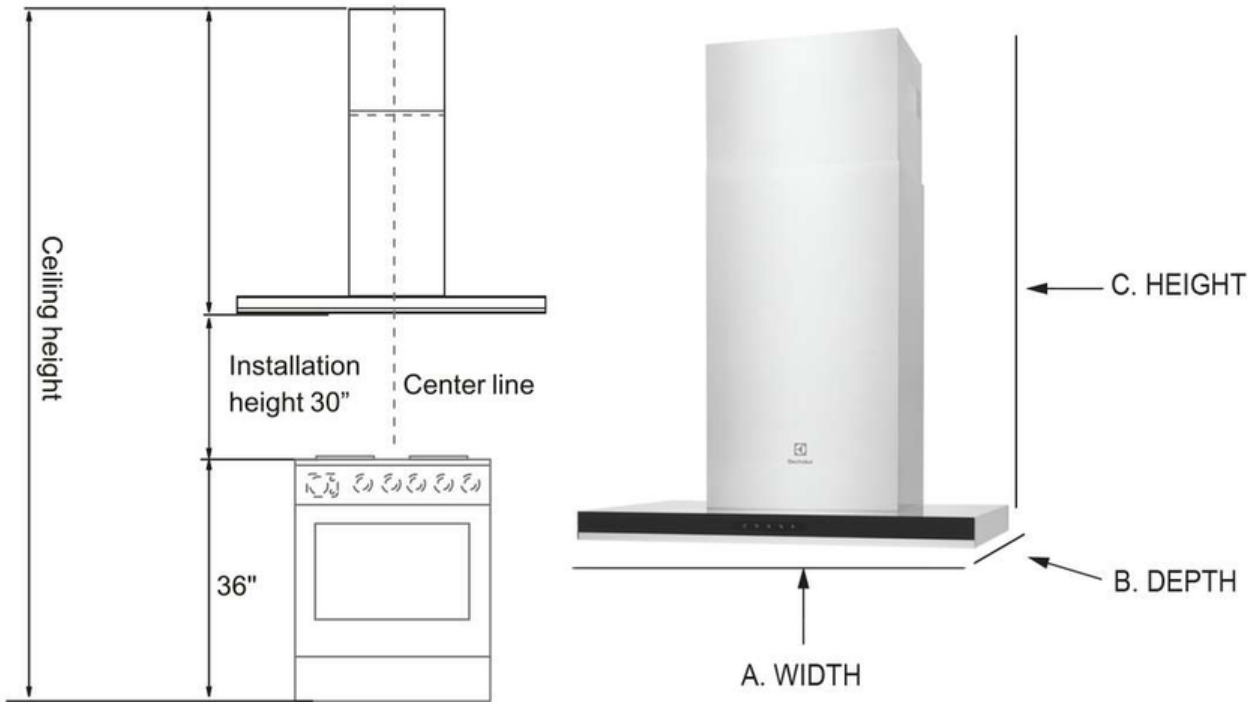

# Electrolux

Hotte en forme de T de 30 po à montage mural

ECVW3062AS

Version : 05/21

PRODUCT DIMENSIONS			
MODEL	A. WIDTH	B. DEPTH	C. HEIGHT
30" T Shape Hood	29 3/4" (75.57 cm)	19 7/10" (50.04cm)	30" - 53 9/10" (76.2cm - 136.9cm)
36" T Shape Hood	35 3/4" (90.81cm)	19 7/10" (50.04 cm)	30" - 53 9/10" (76.2cm - 136.9cm)
42" T Shape Hood	41 3/4" (106.05 cm)	23 7/10" (50.04 cm)	30" - 53 9/10" (76.2cm - 136.9cm)