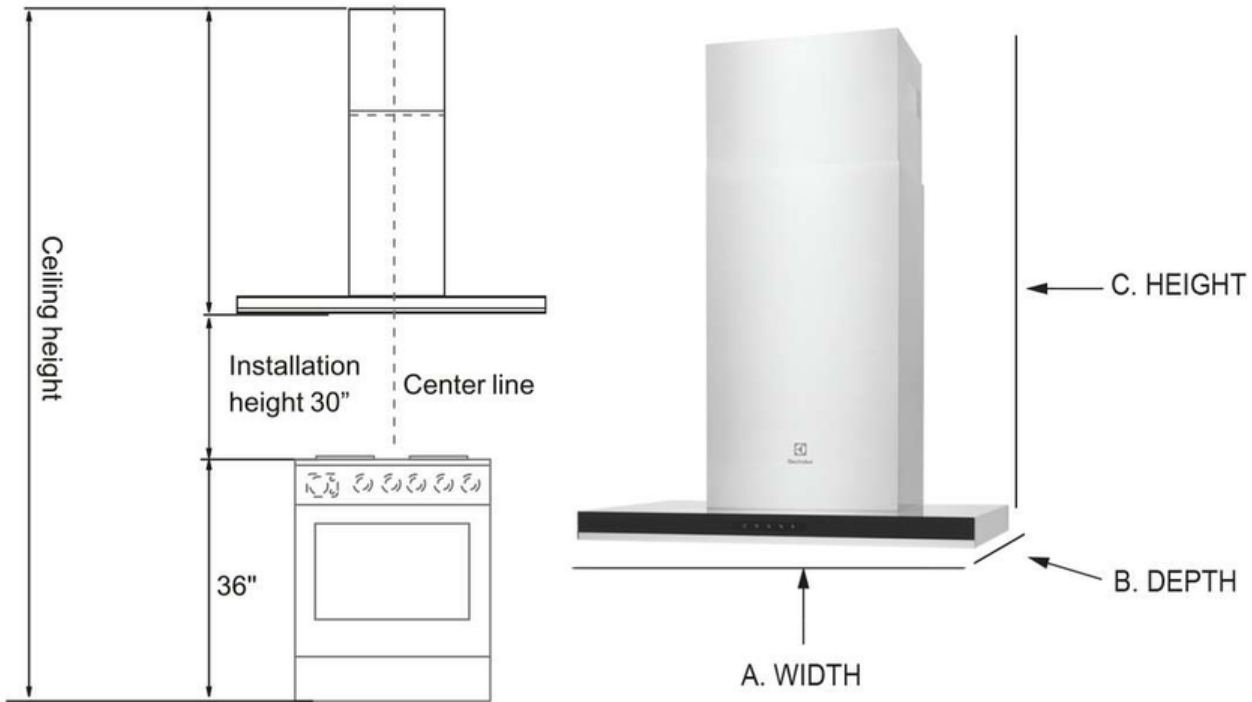

## Dimensions and Volume

Hauteur	53 9/10 po
Largeur	35 3/4 po
Profondeur	19 7/10 po

Hotte en forme de T de 36 po à montage mural

ECVW3662AS

Version : 05/21

PRODUCT DIMENSIONS			
MODEL	A. WIDTH	B. DEPTH	C. HEIGHT
30" T Shape Hood	29 3/4" (75.57 cm)	19 7/10" (50.04cm)	30" - 53 9/10" (76.2cm - 136.9cm)
36" T Shape Hood	35 3/4" (90.81cm)	19 7/10" (50.04 cm)	30" - 53 9/10" (76.2cm - 136.9cm)
42" T Shape Hood	41 3/4" (106.05 cm)	23 7/10" (50.04 cm)	30" - 53 9/10" (76.2cm - 136.9cm)