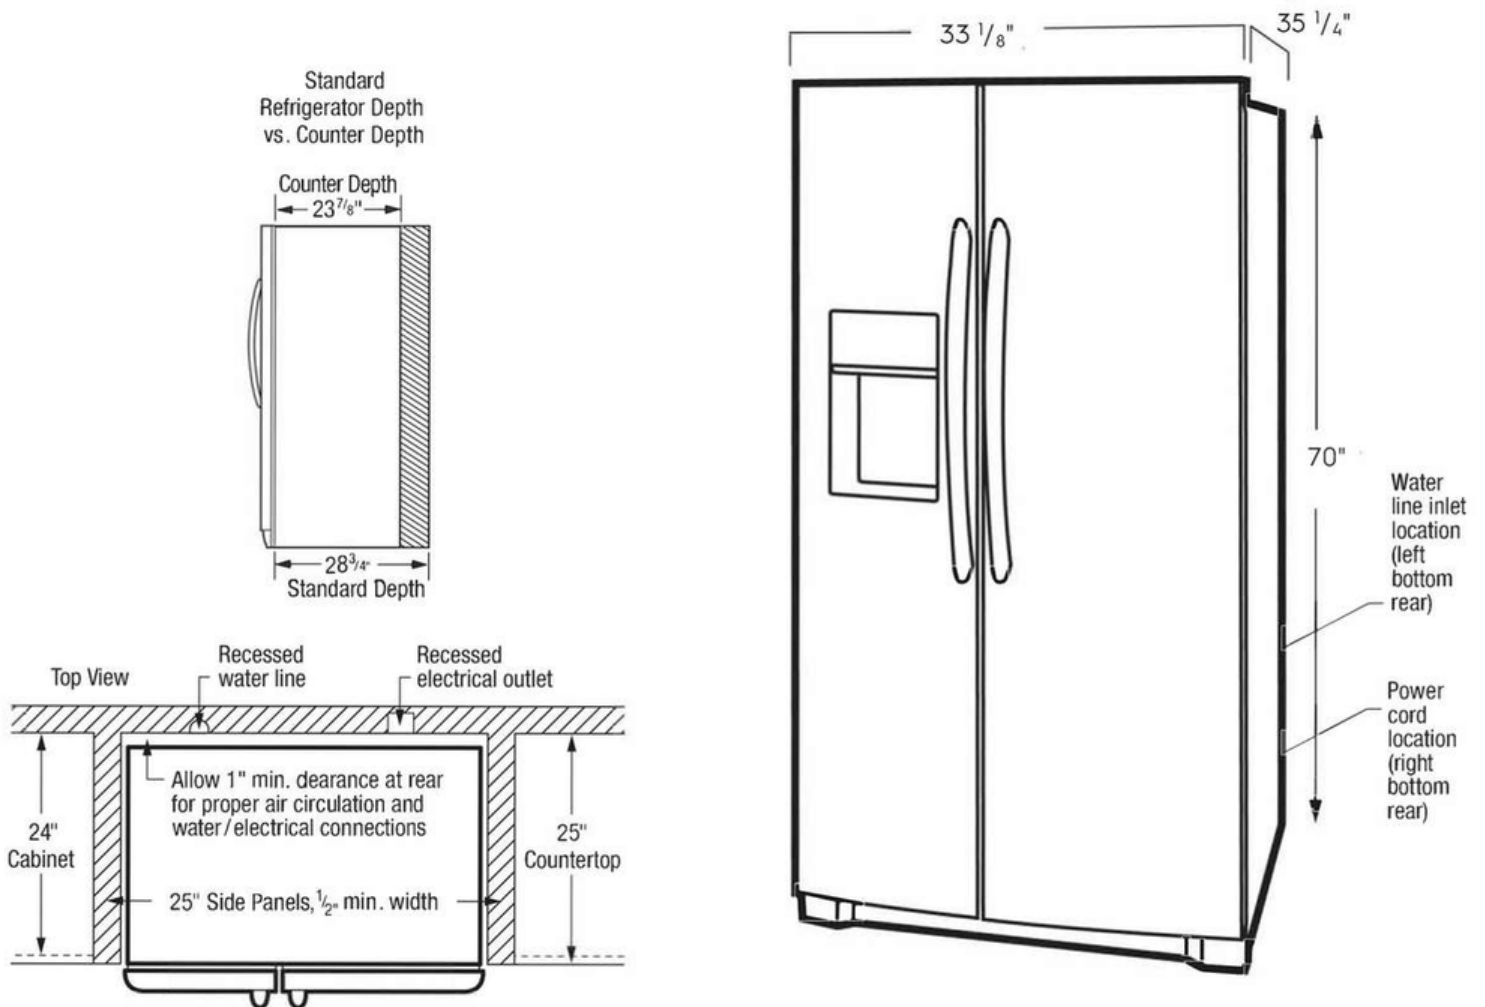

# Frigidaire

22.3 Cu. Ft. 33" Standard Depth Side by Side Refrigerator

FRSS2323AS, FRSS2323AW, FRSS2323AB, FRSS2323AD

Version : 07/21

Note: For planning purposes only. Always consult local and national electric, gas and plumbing codes.