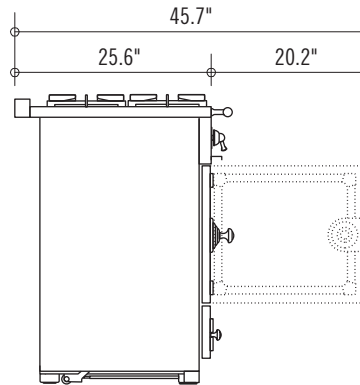

SPECIFICATIONS

CORNUFÉ 110: c1

1092 W x 650 D x 910 (937 max) H (mm)
 43 W x 25.6 D x 35.8 (36.9 max) H (inches)
 350 lb. uncrated, 465 lb. crated
 High-performance 5 burner gas cooktop
 Double electric convection ovens

Ovens:

French side-swing enameled steel doors
 2 Electric Convection Ovens, one of which features 7 cooking modes
 4 Interior Oven Racks Included (2 flat racks, 2 dropped racks)
 2 Enamel Baking Trays and 1 Trivet
 Left Oven: 430 W x 370 D x 380 H (mm)
 16.9 W x 14.6 D x 15 H (inches)
 2.2 cubic feet
 Right Oven: 430 W x 370 D x 410 H (mm)
 16.9 W x 14.6 D x 16.2 H (inches)
 2.39 cubic feet