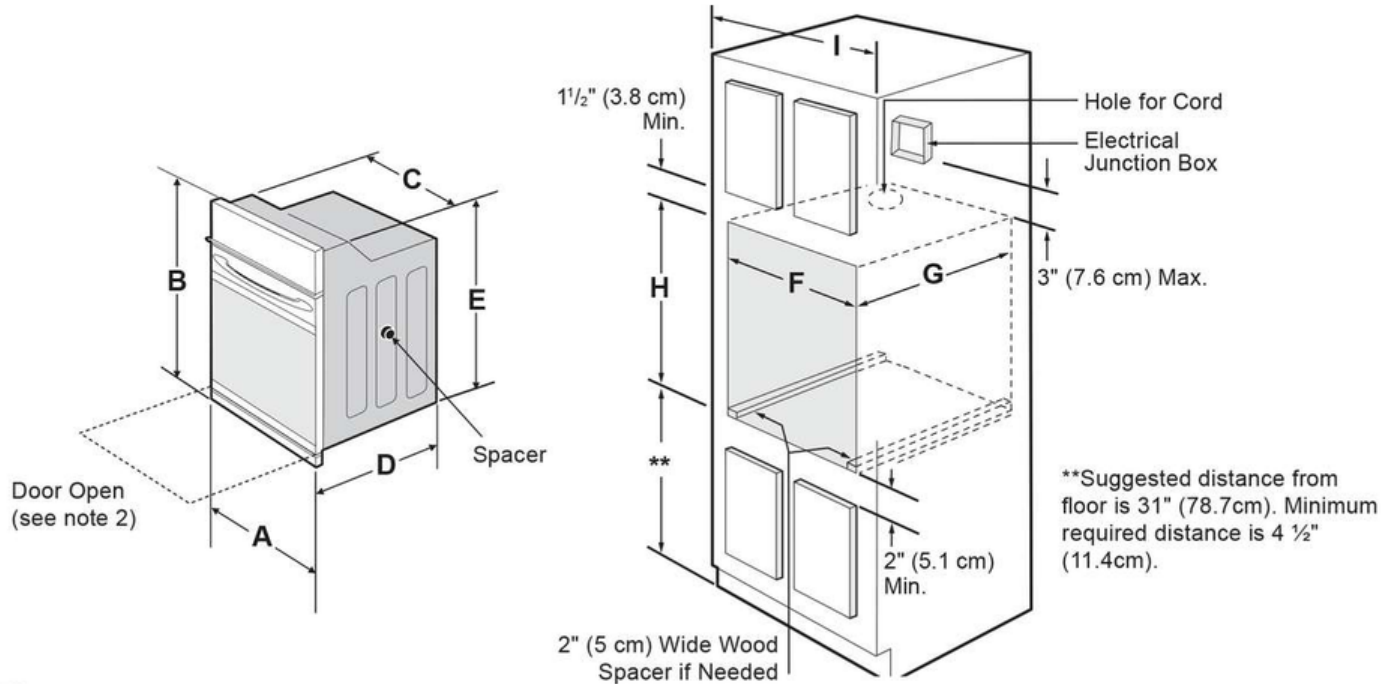

# Frigidaire Gallery

Four mural électrique simple de 68,6 cm (27 po)  
avec convection totale

GCWS2767AF, GCWS2767AD

Version : 09/21

## NOTES:

1. Allow at least 21" (53.3 cm) clearance in front of oven for door depth when it is open.
2. Dimension G (cutout depth) is critical to the proper installation of the built-in oven. If the oven trim does not butt against the cabinet, or if noise is heard on convection models, verify dimension G to assure it is the required depth.
3. For a cutout height greater than 27<sup>3</sup>/<sub>4</sub>" (70.5) add 2" (5 cm) wide wood shims of appropriate height to each side of the opening under the appliance side rails. You can order a larger bottom trim through a service center.
4. If the junction box is below the oven, longer conduit cables are available through a service center.