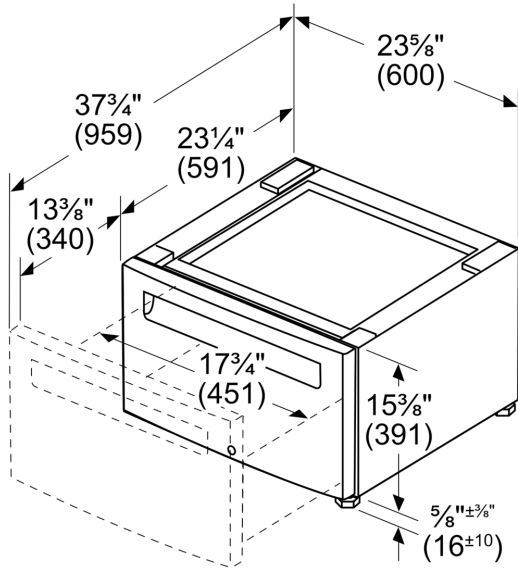

**Laundry Accessory
WMZPW20W**

**To Raise Washer Height and For
Additional Storage, Washer Can Be
Installed on Pedestal-with-Drawer
Accessory (Washer Meets ADA
Requirements on Pedestal)**

Laundry Accessory WMZPW20W

measurements in inches (mm)

measurements in inch

measurements in mm