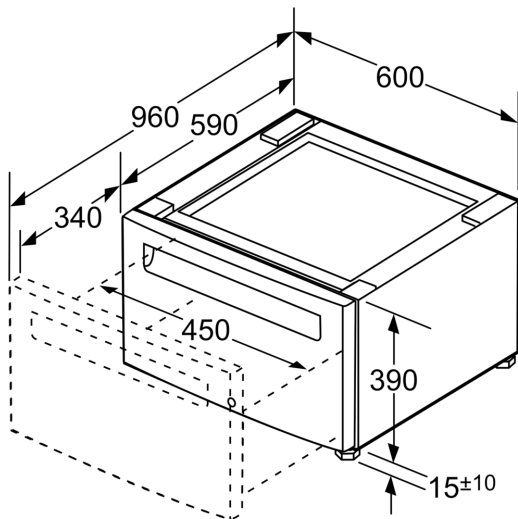

**Laundry Accessory
WMZPW20W**

**To Raise Washer Height and For
Additional Storage, Washer Can Be
Installed on Pedestal-with-Drawer
Accessory (Washer Meets ADA
Requirements on Pedestal)**

Laundry Accessory WMZPW20W

measurements in inches (mm)

measurements in inch

measurements in mm