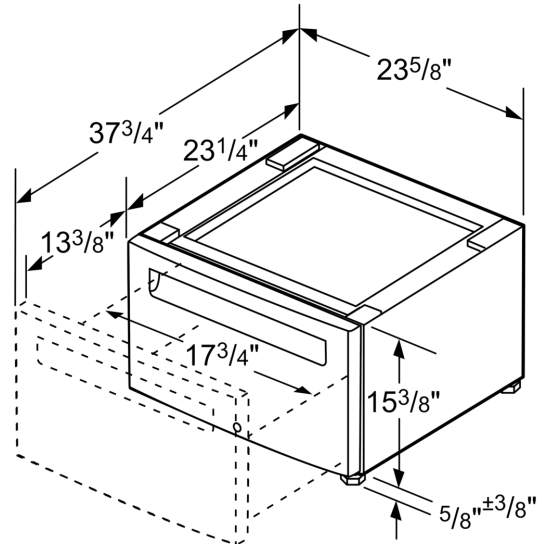

**Laundry Accessory
WMZPW20W**

**To Raise Washer Height and For
Additional Storage, Washer Can Be
Installed on Pedestal-with-Drawer
Accessory (Washer Meets ADA
Requirements on Pedestal)**

Laundry Accessory WMZPW20W

measurements in inches (mm)

measurements in inch

measurements in mm