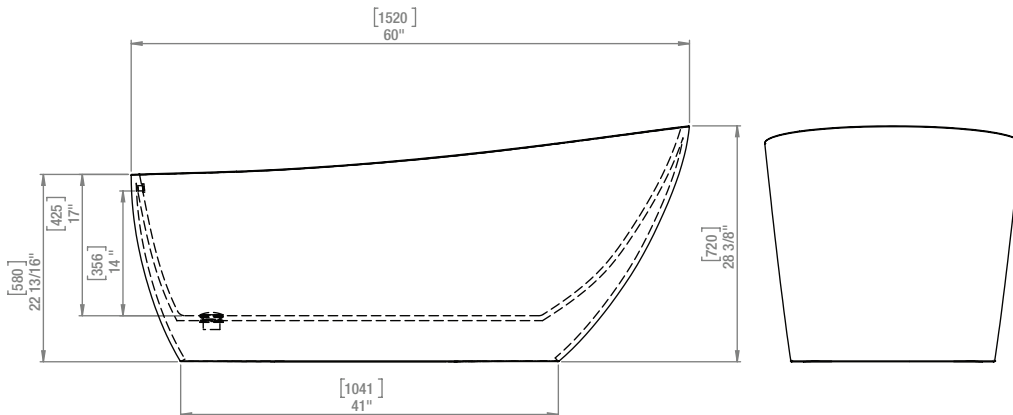

A&E Bath and Shower

6400A St. Jacques West
Montreal, QC, Canada
H4B 1T6
www.aebath.com

Model Modèle: BT-1037-67-NF

Freestanding bathtub *Baignoire autoportante*

TOP VIEW VUE DE DESSUS

FRONT VIEW VUE DE FACE

SIDE VIEW VUE DE CÔTÉ

* Dimensions may vary +/- 1/4" (6mm) / Les dimensions peuvent varier de +/- 1/4" (6mm)

gallons to overflow /	63 gal.
packaging dimension /	62 x 32 x 30 in
approximated weight /	95 lbs
weight with water /	530 lbs
bathing well at sump /	39 x 20 in

Freestanding installation
Installation autoportante

Adjustable feet
Pattes ajustables

Chrome drain included
Drain chrome inclus

Integrated chrome linear overflow
Trop plein linéaire chrome intégré

CUPC certified
Certifié CUPC