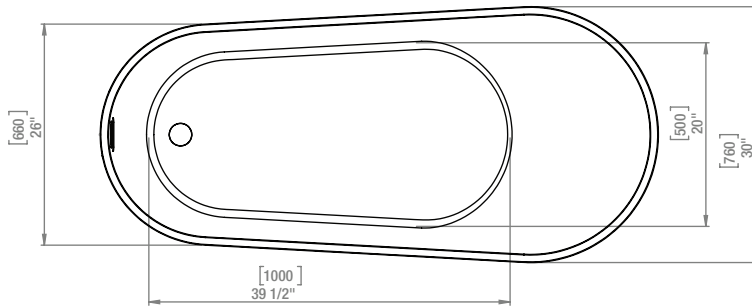

A&E Bath and Shower

6400A St. Jacques West
Montreal, QC, Canada
H4B 1T6
www.aebath.com

Model Modèle: BT-1037-67-NF

Freestanding bathtub *Baignoire autoportante*

TOP VIEW VUE DE DESSUS

FRONT VIEW VUE DE FACE

SIDE VIEW VUE DE CÔTÉ

* Dimensions may vary +/- 1/4" (6mm) / Les dimensions peuvent varier de +/- 1/4" (6mm)

gallons to overflow /	63 gal.
packaging dimension /	62 x 32 x 30 in
approximated weight /	95 lbs
weight with water /	530 lbs
bathing well at sump /	39 x 20 in