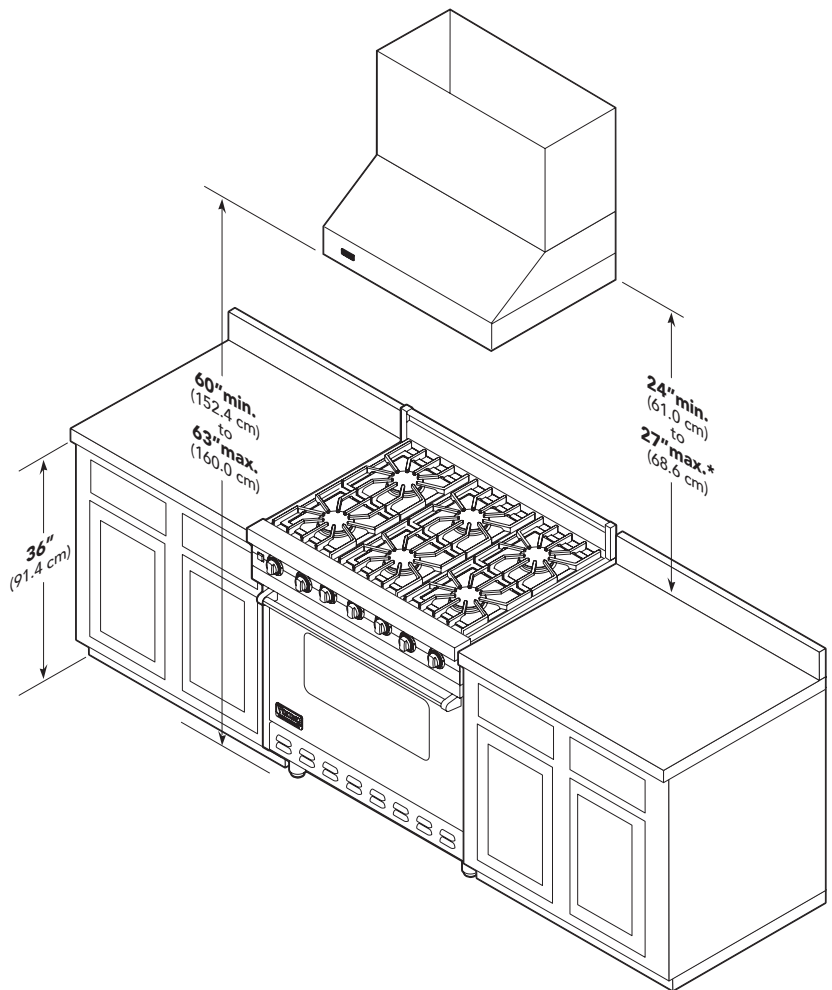

WALL HIGH – 10” HIGH

Viking 5 Series – VWH

10” WALL HOODS WITH VENTILATOR		
DESCRIPTION	VWH3010	VWH3610
Overall Width	29-7/8" (75.9 cm)	35-7/8" (91.1 cm)
Overall Height	10" (25.4 cm)	
Overall Depth	21" (53.3 cm)	
Interior ventilator kit	Standard 460 CFM / L-390 CFM / M-300 CFM	
Interior duct size**	7" (17.8 cm)	
Interior - Maximum amps	4.9	
Approximate Shipping Weight	56 lbs. (25.2 kg)	60 lbs. (27 kg)

Please do not prepare installation from brochure data only. See installation instructions for important clearance/installation information.

** Disregard when using recirculating kits. 460 CFM blower is shipped with hood. Maximum duct run is 50 ft.

	A (Hood width)
30"W.	29-7/8" (76.2 cm)
36"W	35-7/8" (91.1 cm)

VIKING RANGE, LLC 111 FRONT STREET GREENWOOD, MISSISSIPPI 38930 USA

For detailed product information, model numbers, or to request a quote call 1-888-845-4641 or visit vikingrange.com