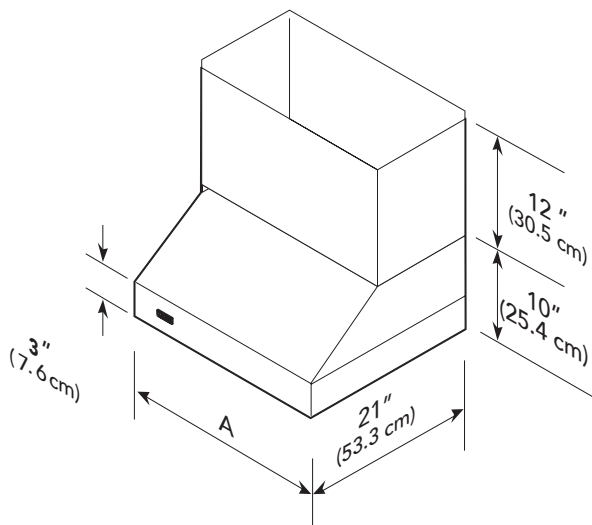

WALL HIGH – 10” HIGH

Viking 5 Series – VWH

10” WALL HOODS WITH VENTILATOR		
DESCRIPTION	VWH3010	VWH3610
Overall Width	29-7/8" (75.9 cm)	35-7/8" (91.1 cm)
Overall Height	10" (25.4 cm)	
Overall Depth	21" (53.3 cm)	
Interior ventilator kit	Standard 460 CFM / L-390 CFM / M-300 CFM	
Interior duct size**	7" (17.8 cm)	
Interior - Maximum amps	4.9	
Approximate Shipping Weight	56 lbs. (25.2 kg)	60 lbs. (27 kg)

	A (Hood width)
30"W.	29-7/8" (76.2 cm)
36"W	35-7/8" (91.1 cm)

VIKING RANGE, LLC 111 FRONT STREET GREENWOOD, MISSISSIPPI 38930 USA

For detailed product information, model numbers, or to request a quote call 1-888-845-4641 or visit vikingrange.com