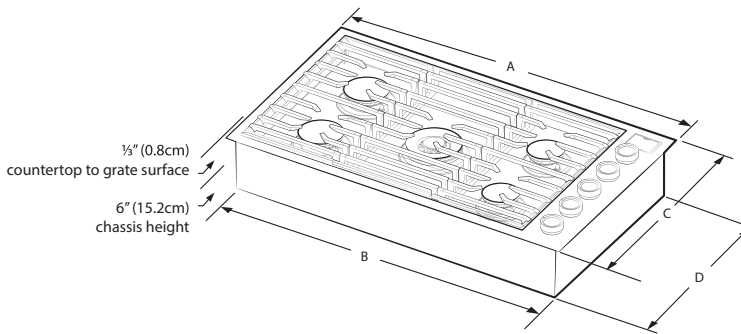

### Weights & Dimensions

<b>NET WEIGHT (LBS.)</b>	86
<b>SHIPPING WEIGHT (LBS.)</b>	102
<b>PRODUCT DIMENSIONS (W X H X D IN INCHES)</b>	36 x 6 x 21
<b>CUTOUT REQUIRED (W X D IN INCHES)</b>	34 1/8 x 19 1/4

## CONTEMPORARY

Product Dimensions	
<b>A - IN/CM</b>	36 / 91.4
<b>B - IN/CM</b>	34 1/2 / 87.5
<b>C - IN/CM</b>	21 / 53.3
<b>D - IN/CM</b>	19 1/2 / 49.5

Installation Cutout Dimensions	
<b>E - MIN (IN/MM)</b>	2 7/8 / 7.2
<b>F - MIN (IN/MM)</b>	19 3/4 / 50.1
<b>G - MIN (IN/MM)</b>	34 1/16 / 87.9
<b>H - MIN (IN/MM)</b>	12 / 30.4