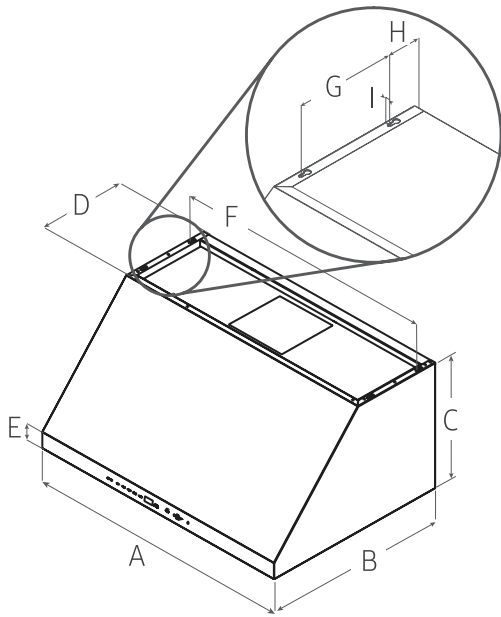

DIMENSIONS & WEIGHT

APPLIANCE DIMENSIONS (W X H X D) (IN.)	48" X 18" X 25"
--	-----------------

WARRANTY

LIMITED, PARTS AND LABOR	2 YEARS
--------------------------	---------

ACCESSORIES

DHD-D4820CS	DUCT COVER SILVER STAINLESS
DHD-D4820CM	DUCT COVER GRAPHITE STAINLESS
DHD-D0000CS	DUCT COVER EXTENSION SILVER STAINLESS
DHD-D0000CM	DUCT COVER EXTENSION GRAPHITE STAINLESS

APPLIANCE DIMENSIONS

48"

A	48" (121.7 CM)
B	25" (63.2 CM)
C	18" (45.7 CM)
D	12" (30.5 CM)
E	2-3/4" (7 CM)
F	47-1/16" (119.6 CM)
G	7-1/2" (19 CM)
H	2-9/16" (6.5 CM)
I	3/8" (1 CM)

®/™ © 2022. Dimensions are for planning purposes only. For complete details, see Installation Instructions packed with product. Specifications subject to change without notice. For product questions, visit www.dacor.com or call Customer Assurance at (833) 83-ELITE.