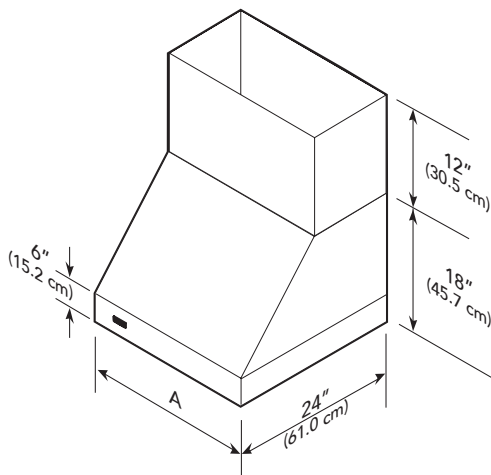

5 SERIES HOODS – 18” HIGH

Viking 5 Series – VWH

18" WALL HOODS					
DESCRIPTION	VWH53048	VWH53648	VWH54248	VWH54848	VWH56048
Overall/Duct Cover Width	29-7/8" (75.9 cm)	35-7/8" (91.1 cm)	41-7/8" (106.4 cm)	47-7/8" (121.6 cm)	59-7/8" (152.1 cm)
Overall Depth	24" (61.0 cm)				
Overall Height	18" (45.7 cm)				
Duct Cover Depth	12" (30.5 cm)				
Duct Cover Height	12" (30.5 cm)				
Heat Lamps	1	1	1	1	1
Interior Ventilator Kits	VINV300/600/1200	VINV300/600/1200	VINV600/1200	VINV1200*	VINV1200*
Exterior Ventilator Kits	DEV900/1200*	DEV900/1200*	DEV900/1200*	DEV1200*/1500**	DEV1200*/1500**
In-Line Ventilator Kits	DIL1200	DIL1200	DIL1200	DIL1200	DIL1200
Interior Duct Size	7"/10" (17.8/25.4 cm)			10" (25.4 cm)	
Exterior Duct Size	10" (24.5 cm)				
Interior—Maximum Amps	4.2/5.2/8.2		5.2/8.2	10.8	
Exterior—Maximum Amps	8.0/5.3			7.8/8.5	
In-Line—Maximum Amps	5.3/7.2			9.6	10.0

	A (Hood width)
30"W.	29-7/8" (76.2 cm)
36"W.	35-7/8" (91.1 cm)
42"W.	41-7/8" (106.4 cm)
48"W.	47-7/8" (121.6 cm)
60"W.	59-7/8" (152.1 cm)

VIKING RANGE, LLC 111 FRONT STREET GREENWOOD, MISSISSIPPI 38930 USA