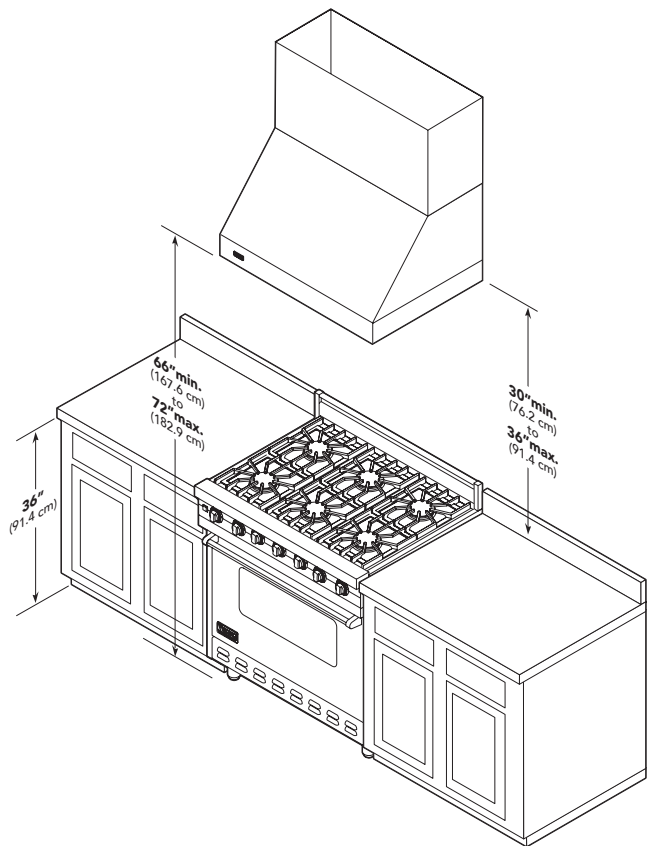

5 SERIES HOODS – 18” HIGH

Viking 5 Series – VWH

18" WALL HOODS					
DESCRIPTION	VWH53048	VWH53648	VWH54248	VWH54848	VWH56048
Overall/Duct Cover Width	29-7/8" (75.9 cm)	35-7/8" (91.1 cm)	41-7/8" (106.4 cm)	47-7/8" (121.6 cm)	59-7/8" (152.1 cm)
Overall Depth	24" (61.0 cm)				
Overall Height	18" (45.7 cm)				
Duct Cover Depth	12" (30.5 cm)				
Duct Cover Height	12" (30.5 cm)				
Heat Lamps	1	1	1	1	1
Interior Ventilator Kits	VINV300/600/1200	VINV300/600/1200	VINV600/1200	VINV1200*	VINV1200*
Exterior Ventilator Kits	DEV900/1200*	DEV900/1200*	DEV900/1200*	DEV1200*/1500**	DEV1200*/1500**
In-Line Ventilator Kits	DIL1200	DIL1200	DIL1200	DIL1200	DIL1200
Interior Duct Size	7"/10" (17.8/25.4 cm)			10" (25.4 cm)	
Exterior Duct Size	10" (24.5 cm)				
Interior—Maximum Amps	4.2/5.2/8.2		5.2/8.2	10.8	
Exterior—Maximum Amps	8.0/5.3			7.8/8.5	
In-Line—Maximum Amps	5.3/7.2			9.6	10.0

Please do not prepare installation from brochure data only. See installation instructions for important clearance/installation information.
 ** Disregard when using recirculating kits. 460 CFM blower is shipped with hood. Maximum duct run is 50 ft.

	A (Hood width)
30"W.	29-7/8" (76.2 cm)
36"W.	35-7/8" (91.1 cm)
42"W.	41-7/8" (106.4 cm)
48"W.	47-7/8" (121.6 cm)
60"W.	59-7/8" (152.1 cm)

VIKING RANGE, LLC 111 FRONT STREET GREENWOOD, MISSISSIPPI 38930 USA