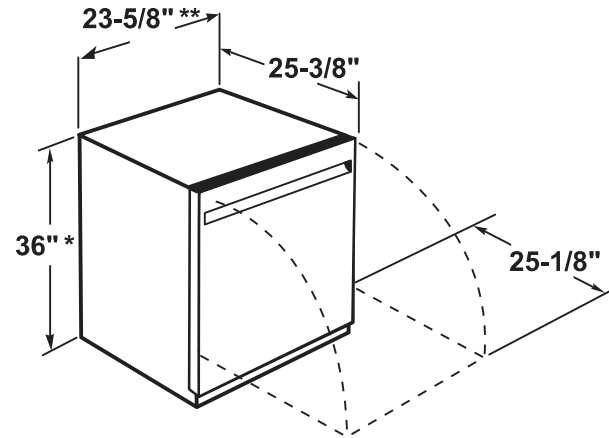

GPT225SGL/SSL

GE® 24" Portable Dishwasher

DIMENSIONS AND INSTALLATION INFORMATION (IN INCHES)

ELECTRICAL RATING

Voltage AC 120
Hertz 60
Total connected load amperage 8.9

For use on adequately wired 120-volt, 15-amp circuit having 2-wire service with a separate ground wire. This appliance must be grounded for safe operation.

INSTALLATION INFORMATION:

Before installing, consult installation instructions packed with product for current dimensional data.

*Includes top and wheels

**Includes countertop

For answers to your Monogram, GE Café™ Series, GE Profile™ Series or GE Appliances product questions, visit our website at geappliances.com or call GE Answer Center® Service, 800.626.2000.