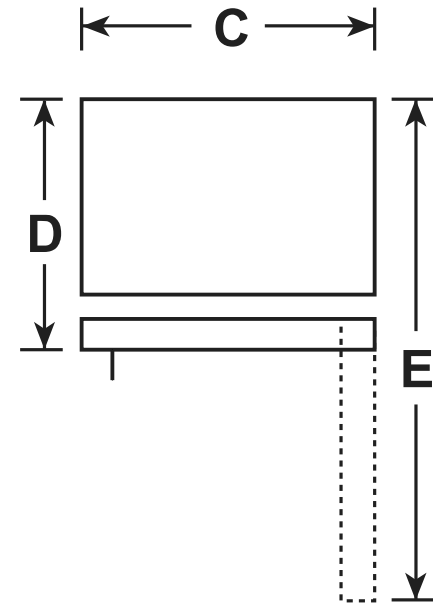

Top View

For answers to your Monogram, GE Café™ Series, GE Profile™ Series or GE Appliances product questions, visit our website at geappliances.com or call GE Answer Center® Service, 800.626.2000.