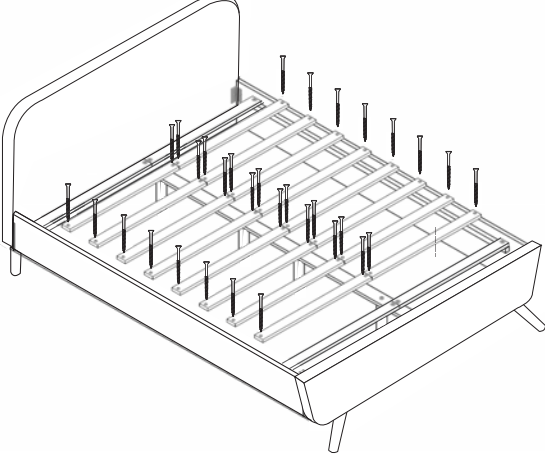

1.

4.

2.

5.

3.

6.

7.

8.

9.

TITUS FURNITURE

100 Dolomite Dr., Toronto, On. M3J 2N2

**“R172, R173, R175”
ASSEMBLY
INSTRUCTIONS**

BEFORE ASSEMBLY

Check all parts listed are in box (if any parts are missing, or damaged, contact the store you purchased this item from immediately). Read ALL assembly instructions. Failure to assemble correctly may result in damage to the product.

		S	D	Q	K
1		1	1	1	1
2		1	1	1	1
3		13	26	26	13
4		0	1	1	2
5		2	2	2	2
6		0	4	4	8
A	.5"	12	12	12	12
B	.75"	8	8	8	8
C	1"	16	16	16	16
D	1.5"	26	52	52	52
G		2	2	2	2
H		2	2	2	2