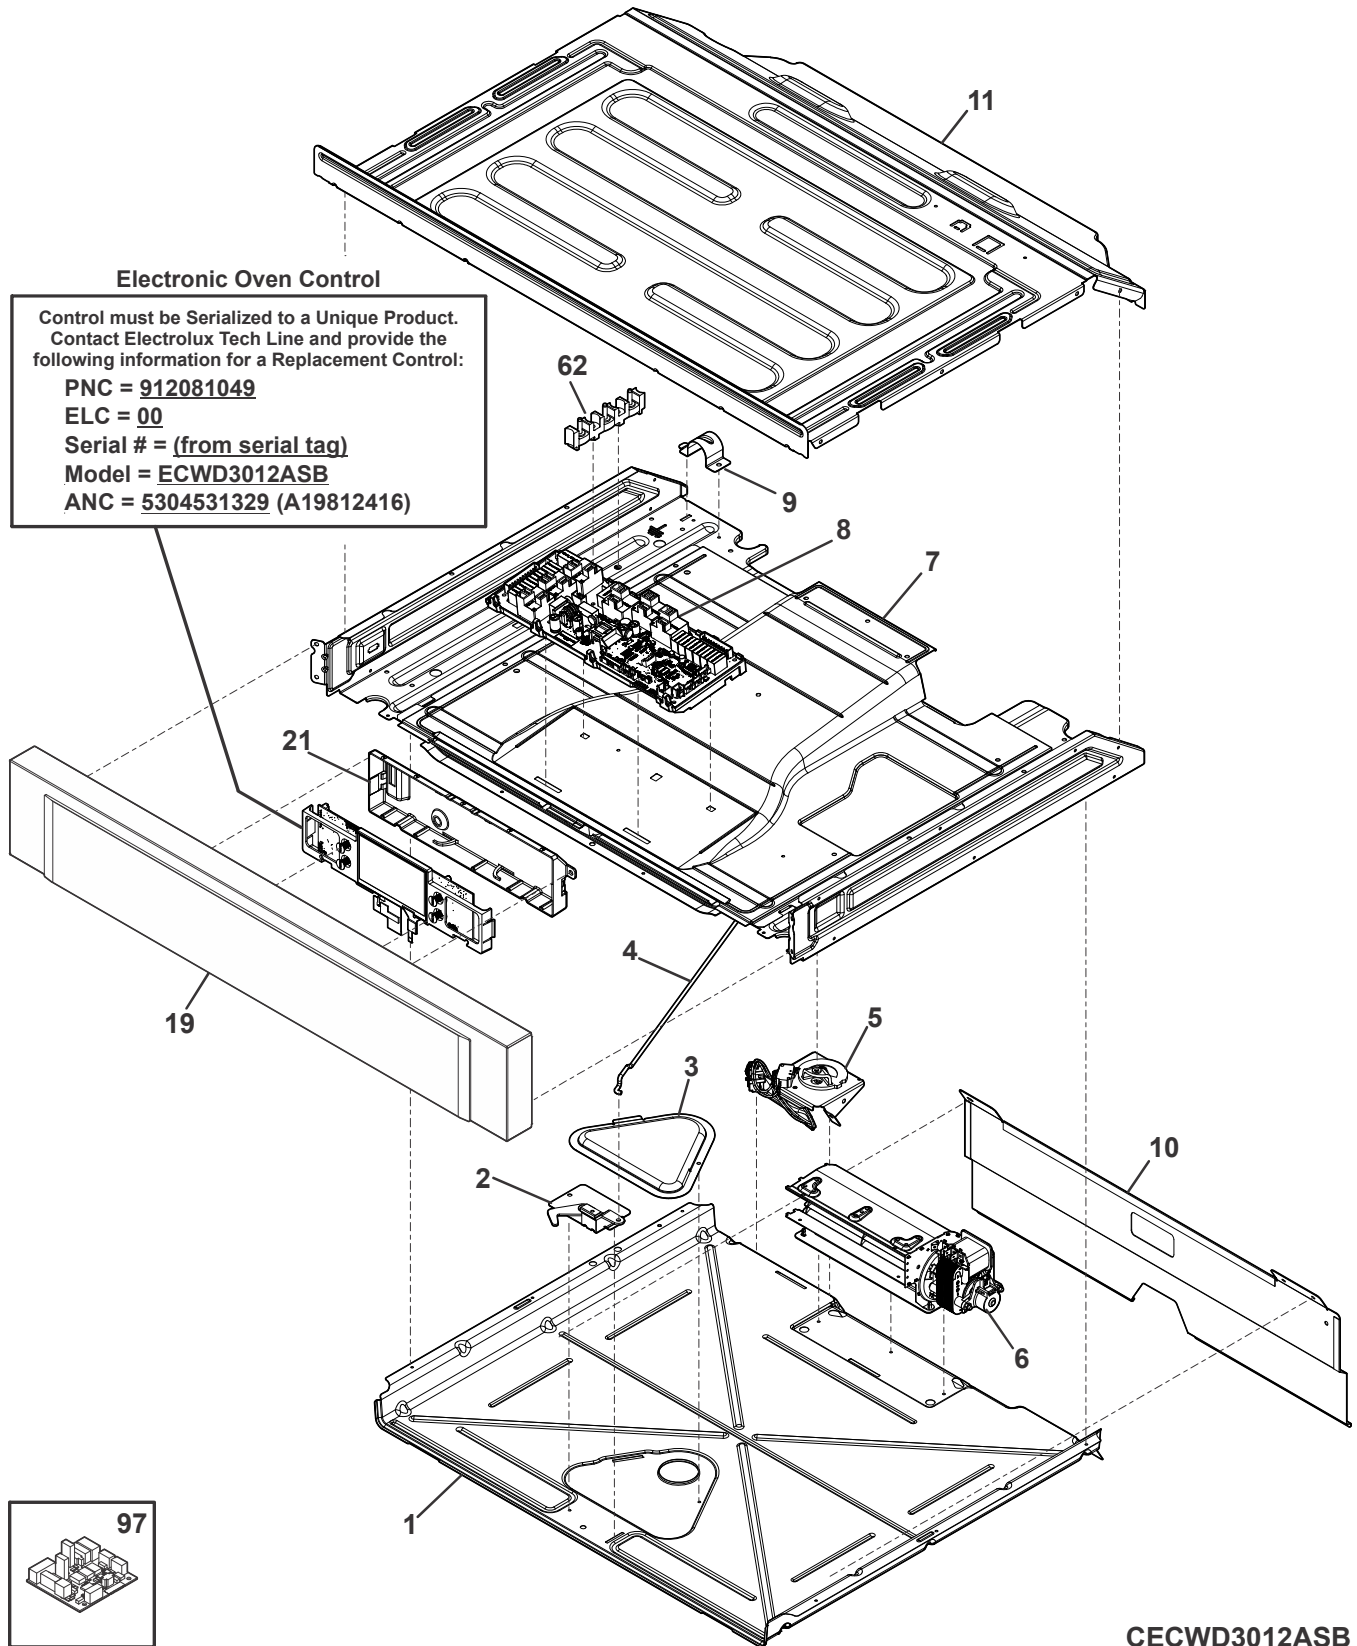

CONTROL PANEL

CECWD3012ASB