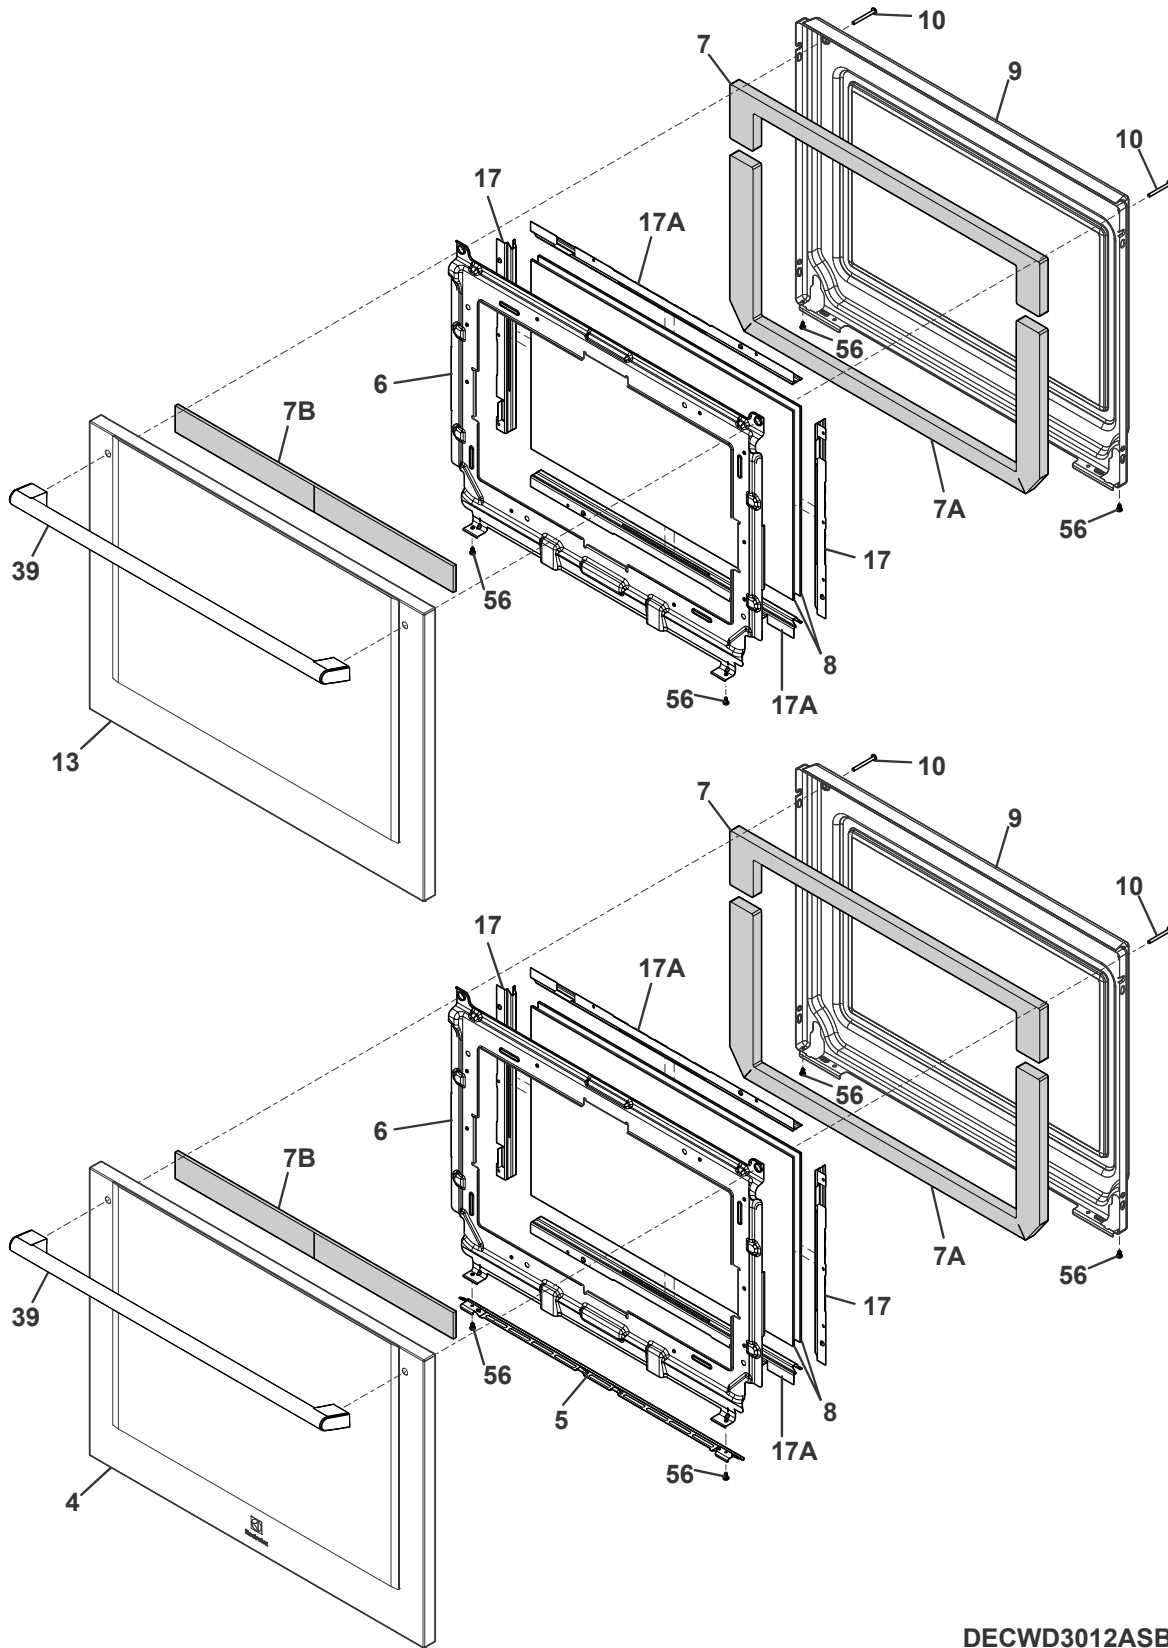

DOORS

DECWD3012ASB

DOORS

POS. NO	PART NO.	DESCRIPTION
4	5304530431	Door Assembly, outer, steel/glass, stainless, w/logo
5	5304530443	Bracket, door protection, lower
6	5304526282	Shield, wool, door
7	5304526656	Insulation, door, top
7A	5304526655	Insulation, door, bottom
7B	5304526530	Insulation, foil, door
8	5304526387	Glass, door, inner, SHR, PF
9	5304530464	Liner, oven door, midnight black
10	316433305	Screw, trus T20, 10-44 x 1.870, black, handle mtg.
13	5304531333	Door Assembly, outer, glass/steel, stainless
17	5304526284	Bracket, glass pack, vertical
17A	5304526285	Bracket, glass pack, horizontal
39	5304523585	Handle, door, stainless
56	5304526234	Screw, M4, 2 x 10, sheet metal, black
*	5304526232	Screw, T-20 ST, 8-24 x 3/8