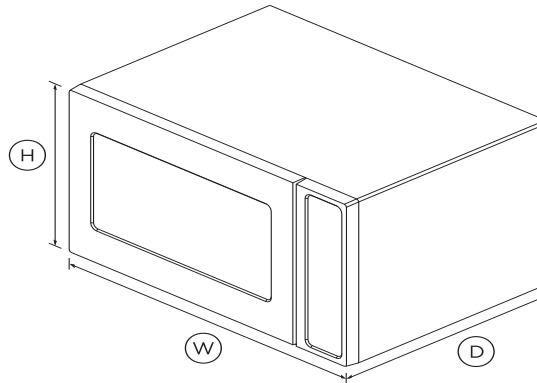

Paykel's Customer Care Centre to ensure this page correctly describes the model currently available. ? Fisher & Paykel Appliances Ltd 2020

SPECIFICATIONS

Accessories (sold separately)

- Matching Trim Kit •

Functions

- Defrost •
- Popcorn •

SKU 70997

The product dimensions and specifications in this page apply to the specific product and model. Under our policy of continuous improvement, these dimensions and specifications may change at any time. You should therefore check with Fisher &