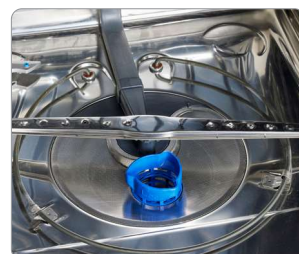

Stainless Steel Tube
Durable premium look that is built to last.

COLORS