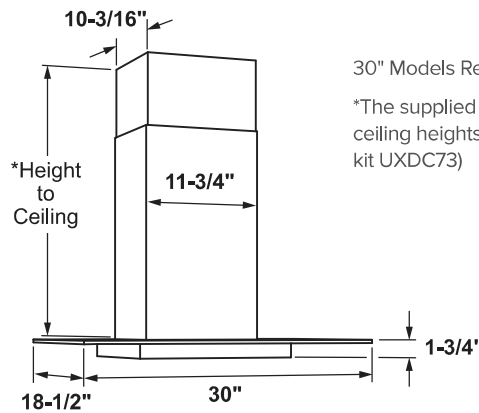

Café™ 30" Wall-Mount Glass Canopy Chimney Hood

CVW73014MWM / CVW73013MDS / CVW73012MSS

CAFÉ

DISTINCT BY DESIGN™

WARRANTY

Parts warranty	Limited 1-year entire appliance
Labor warranty	Limited 1-year entire appliance
Warranty notes	See written warranty for full details

DIMENSIONS AND INSTALLATION INFORMATION

Installation Information:

Before installing, consult Use & Care/installation instructions packed with product for current dimensional data.

Optional Accessories

UXDC732MSS/3MDS/4MWM – 10(ft.) Ceiling Duct Cover Kit

For 30" distance from counter to hood:

7'-5" – 8'-9" ceiling height - no duct cover required
8'-10" and above ceiling height – UXDC732MSS/3MDS/4MWM
Refer to Installation Instructions for exact specifications

UXRC70 – Remote Control

JXCF71 – Charcoal Filter
(needed if used in recirculation mode)

30" Models Require a 30"-Wide Opening

*The supplied duct cover fits 7'-5" to 9'-3" ceiling heights (10' with optional high ceiling kit UXDC73)