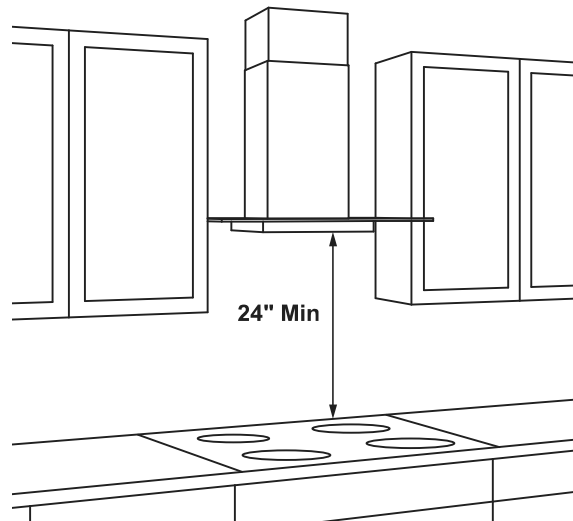

UXRC70 – Remote Control

JXCF71 – Charcoal Filter
 (needed if used in recirculation mode)

30" Models Require a 30"-Wide Opening

*The supplied duct cover fits 7'-5" to 9'-3" ceiling heights (10' with optional high ceiling kit UXDC73)

AMP RATING

120V	5.3
------	-----

The vent hood must be installed 24" min. above the cooking surface. For optimal performance, installing the hood more than 36" above the cooking surface is not recommended. The hood installation height above the cooking surface depends upon ceiling height. The telescopic duct cover conceals the ductwork running from the top of the hood to the ceiling.