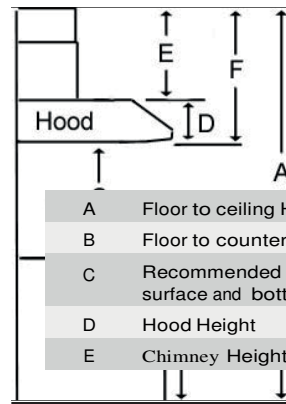

<b>Selected Model</b>	
Model number	ELN148SS
<b>Exterior Appearance</b>	
Color	Stainless Steel
Stainless Steel grade	430
<b>Dimensions</b>	
Dimensions	48" (W) X 24" (D) X 12 1/8" (H)
<b>Features</b>	
Controls	Fully recessing stainless rotating knobs with illumination
Illumination	2 2.5W Premium LED lamps, 1 intensity (bulbs included)
Blower Type	4-speed, 1200 CFM
Blower Performance	Speed 1, 375 CFM, 1.4 Sones Speed 2, 640 CFM, 3.2 Sones Speed 3, 940 CFM, 6.0 Sones Speed 4, 1200 CFM, 7.7 Sones
Filter Type	Stainless Steel Baffle filters (3X)
Ducting	Ducted Installation Only
Duct transition	8" round with Back Draft Damper included
Chimney (ducted out)	For ceiling heights 8'8" to 10'8"
<b>Electrical Requirements</b>	
Electrical requirements	120V-60 HZ / 800 Watt at 6.7 Amps
<b>Accessories (optionnal)</b>	
Extension Chimney Kit (ducted out)	KIT02785 (Reaches Ceiling 9'3"-13'0"(elect) & 9'9" -13'0" (gas))
External Blower Kit	KIT0153054 (1200 CFM compatible 8" & 10" duct transition)
Inline blower kit	KIT0154387 (1200 CFM compatible 8" &10" duct transition)
<b>Warranty</b>	
Complete 2 years warranty	Entire Appliance; In-Home; Parts & Labour

**Duct transition**

8" Round (Top)

A	Floor to ceiling Height	TBD
B	Floor to counter Top Height (standard)	36"
C	Recommended Height between cooking surface and bottom of the hood	27" min. - 30" max
D	Hood Height	12 1/8"
E	Chimney Height	25 3/8" to 39 7/8"