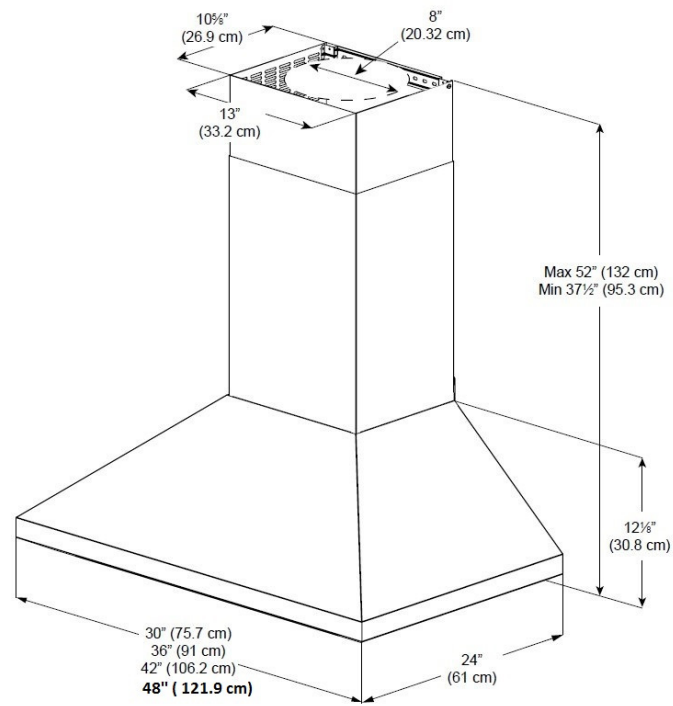

<b>Selected Model</b>	
Model number	ELN148SS
<b>Exterior Appearance</b>	
Color	Stainless Steel
Stainless Steel grade	430
<b>Dimensions</b>	
Dimensions	48" (W) X 24" (D) X 12 1/8" (H)
<b>Features</b>	
Controls	Fully recessing stainless rotating knobs with illumination
Illumination	2 2.5W Premium LED lamps, 1 intensity (bulbs included)
Blower Type	4-speed, 1200 CFM
Blower Performance	Speed 1, 375 CFM, 1.4 Sones Speed 2, 640 CFM, 3.2 Sones Speed 3, 940 CFM, 6.0 Sones Speed 4, 1200 CFM, 7.7 Sones
Filter Type	Stainless Steel Baffle filters (3X)
Ducting	Ducted Installation Only
Duct transition	8" round with Back Draft Damper included
Chimney (ducted out)	For ceiling heights 8'8" to 10'8"
<b>Electrical Requirements</b>	
Electrical requirements	120V-60 HZ / 800 Watt at 6.7 Amps
<b>Accessories (optionnal)</b>	
Extension Chimney Kit (ducted out)	KIT02785 (Reaches Ceiling 9'3"-13'0"(elect) & 9'9" -13'0" (gas))
External Blower Kit	KIT0153054 (1200 CFM compatible 8" & 10" duct transition)
Inline blower kit	KIT0154387 (1200 CFM compatible 8" &10" duct transition)
<b>Warranty</b>	
Complete 2 years warranty	Entire Appliance; In-Home; Parts & Labour

**Duct transition**

8" Round (Top)

A	Floor to ceiling Height	TBD
B	Floor to counter Top Height (standard)	36"
C	Recommended Height between cooking surface and bottom of the hood	27" min. - 30" max
D	Hood Height	12 1/8"
E	Chimney Height	25 3/8" to 39 7/8"