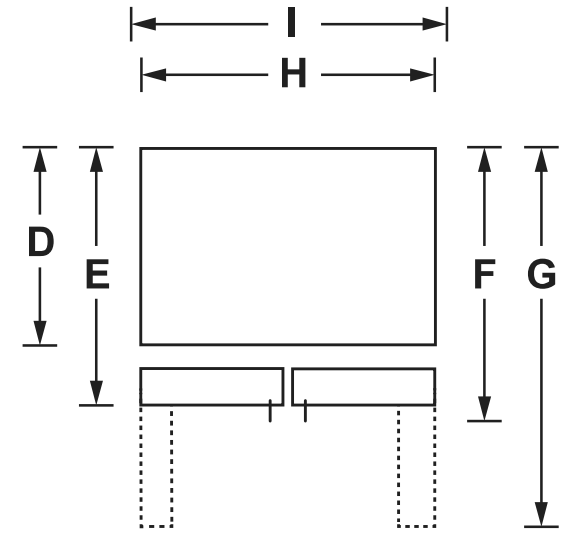

### DIMENSIONS AND INSTALLATION INFORMATION (IN INCHES)

OVERALL DIMENSIONS	Height to top of door - crown or flat (in.) <b>A</b>	69-7/8
	Height to top of hinge (in.) <b>B</b>	69-3/4
	Height to top of case (in.) <b>C</b>	68-5/8
	Case depth without door (in.) <b>D</b>	29
	Case depth less door handle (in.) <b>E</b>	33-3/8
	Case depth with door handle (in.) <b>F</b>	37-7/8
	Depth with fresh food door open 90° (in.) <b>G</b>	48-3/8
	Width (in.) <b>H</b>	35-3/4
	Width with door open 90° inc. door handle (in.) <b>I</b>	43-3/4
AIR CLEARANCES	Each side (in.)	1/8
	Top (in.)	1
	Back (in.)	2