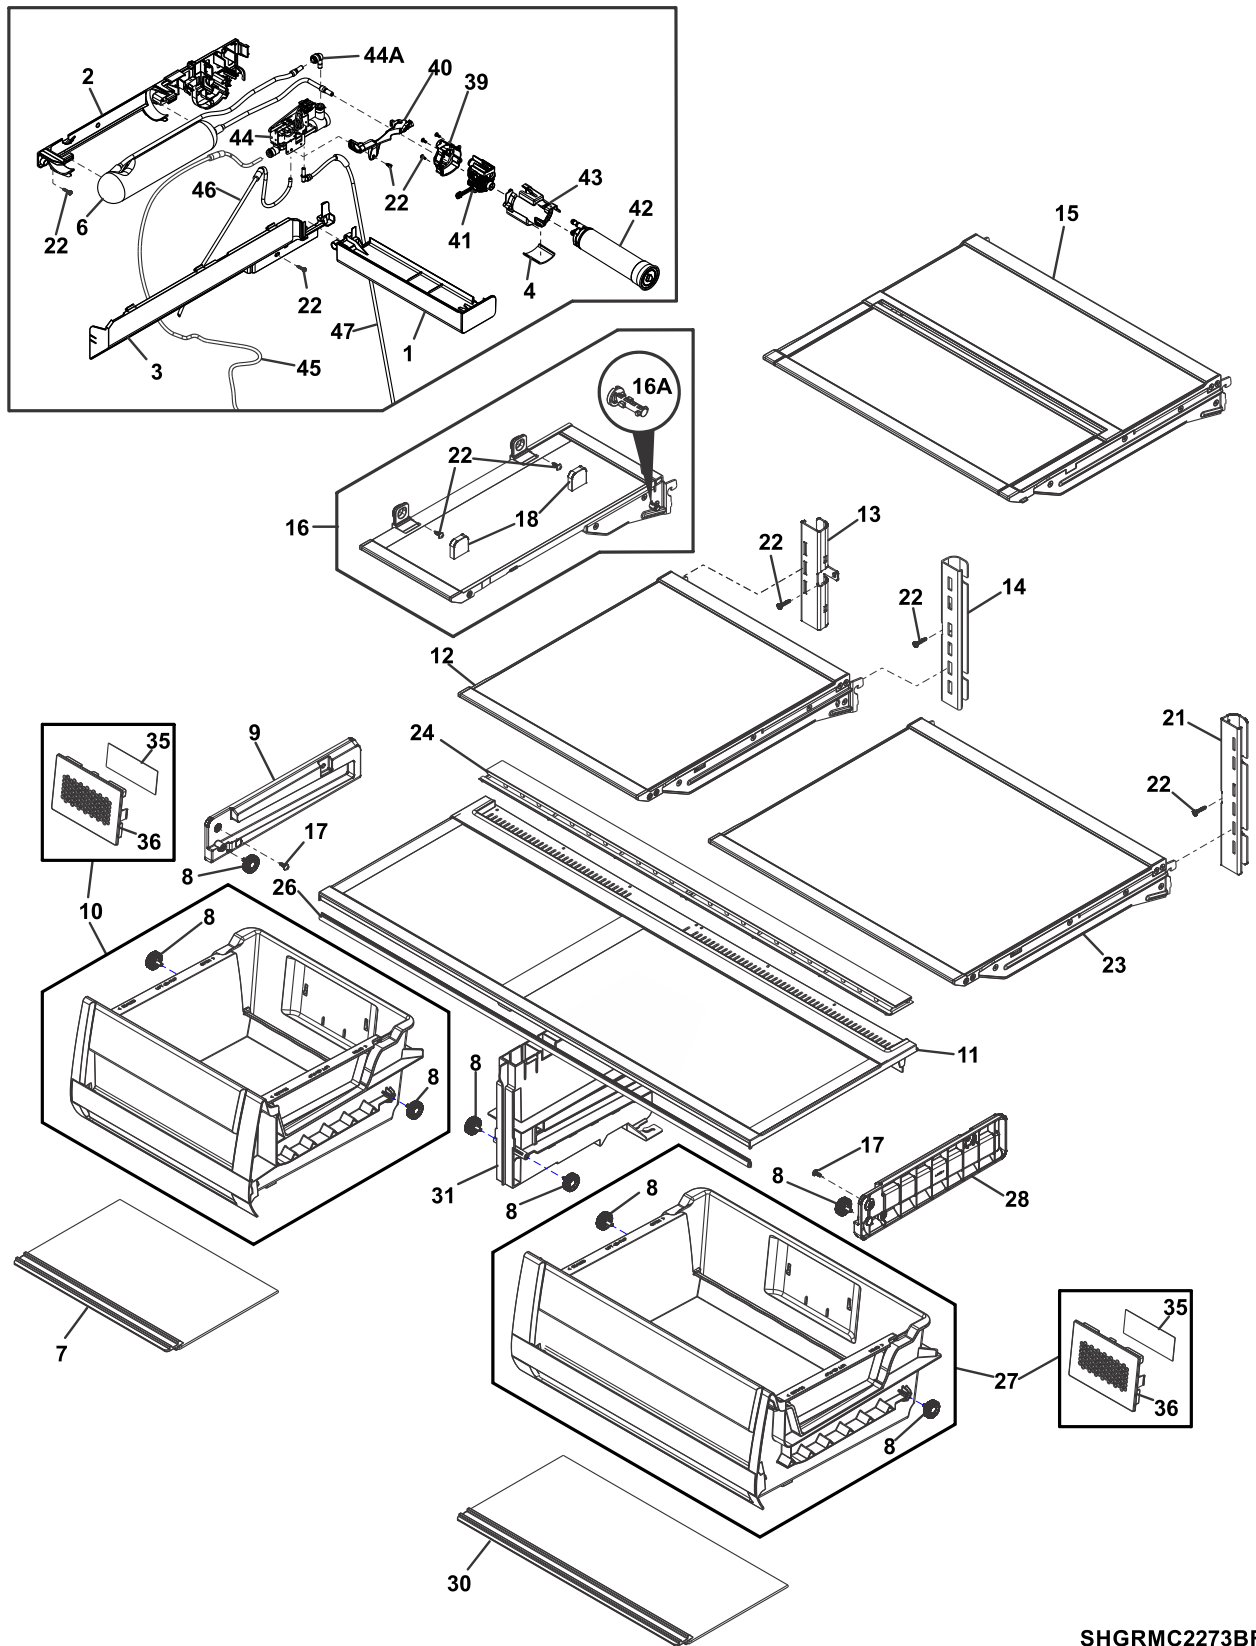

SHELVES

SHGRMC2273BF

SHELVES

POS. NO	PART NO.	DESCRIPTION
1	5304529551	Cover, filter facia
2	5304529543	Support, water valve, & tank
3	5304529550	Cover, water tank
4	5304529552	Seal, foam, 37 x 70mm
6 #	5304523037	Tank, water, disp reservoir
7	5304519123	Cover, mullion storage, glass, LH
8	5304519124	Roller, crisper glide
8*	5304519098	Screw, trilob, M4 x 12
9	5304519125	Rail, crisper, LH side
10	5304529585	Drawer Assembly, crisper, LH, w/rollers
11	5304529587	Cover Assembly, crispers, w/glass
12	5304523041	Shelf Assembly, cantilever, glass, LH
13	5304519129	Bracket, cantilever shlf, LH
14	5304519130	Bracket, cantilever shlf, center
15	5304523044	Shelf Assembly, cantilever, glass, upper
16	5304523045	Shelf Assembly, flip up, glass, LH
16A	5304523682	Pin, interlock, flip up shelf
17	241641505	Screw, hilo phil pn, .5", white
18	5304519133	Cover, screw, small
21	5304519136	Bracket, cantilever shlf, RH
22	811949503	Screw, truss, 4.2 x 13
23	5304523047	Shelf Assembly, cantilever, glass, RH
24	5304523048	Housing Assembly, auto humidity, w/membrane
26	5304519140	Gasket, crisper cover
27	5304529584	Drawer Assembly, crisper, RH, w/rollers
28	5304519142	Rail, crisper, RH side
30	5304519143	Cover, mullion storage, glass, RH
31	5304532661	Divider, crisper cover
35		FRPAPK2RF FRIGIDAIRE PA PK-2 REFILL
36	5304529586	Cover, freshness boost
39	5304529548	Cover, manifold, rear
40	5304529545	Guide, water tube
41 #	5304529546	Manifold, water filter
42	FPPWFU02	FRIG PUREPOUR WF-2 CONNECTORS
43	5304529547	Cover, manifold, front
44 #	5304529544	Water Valve, assembly, double
44A	5304523053	Connector, tubing, quick connect
45 #	5304524353	Tubing, valve, to door hinge
46 #	5304527422	Tubing, valve, to FF ice maker
47 #	5304529549	Tube, water, brown
47*	5304529553	Seal, foam, inlet tube
*	242200102	Clip, tubing, 90 deg elbow