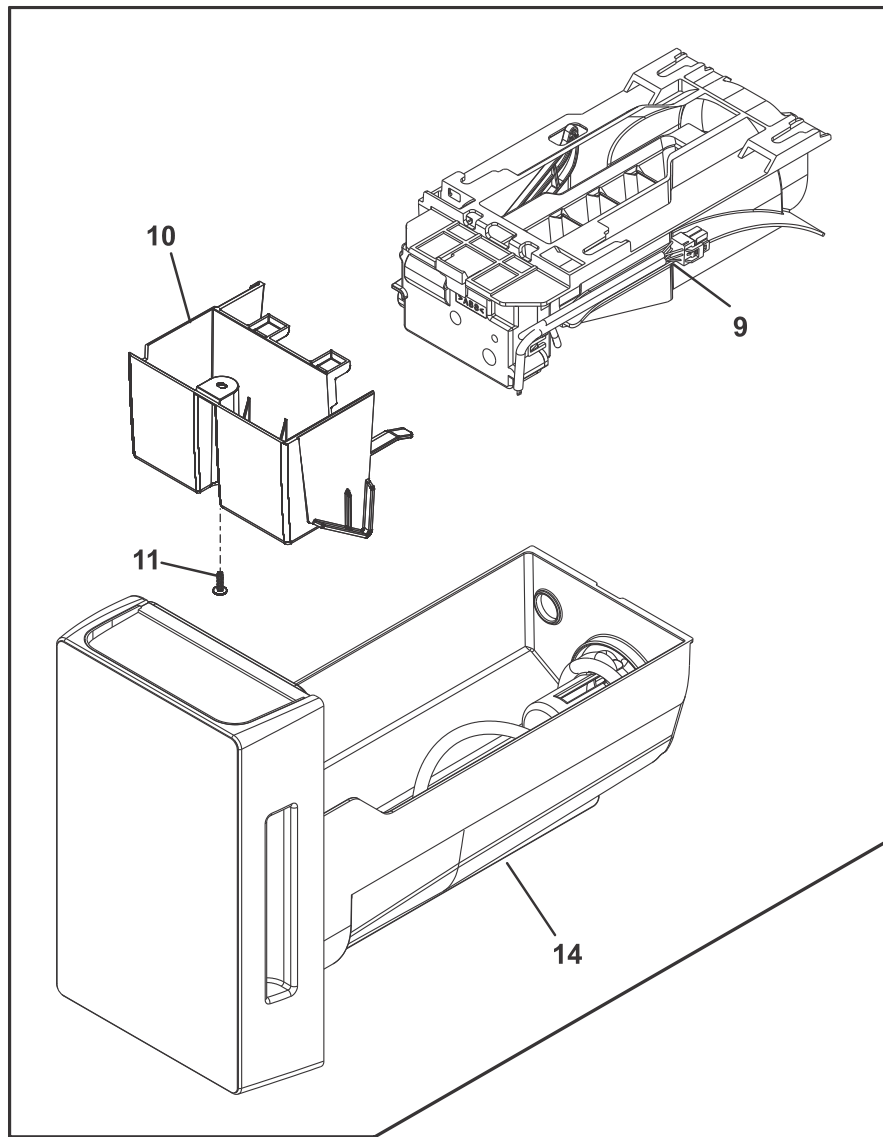

ICE MAKER

IMGRMC2273BF

ICE MAKER

POS. NO	PART NO.	DESCRIPTION
9 #	243297608	Ice Maker, assembly, fresh food, 115 V, twist tray
10	5304523076	Cover, harness, ff ice maker
11	241953909	Screw, quad hilo sts, #8-18
14	5304526821	Bucket Assembly, ice container, w/moving parts
18	242200102	Clip, tubing, 90 deg elbow
19 #	5304529533	Valve, water, single
20 #	5304532655	Tube Assembly, inlet, w/connector
21	240396801	Clamp, tube/wiring, 1/2", nylon, black/natural
22	811949503	Screw, truss, 4.2 x 13
*	5304526863	Clamp, water tube
*	811948501	Cable Tie, 2.5 x 120