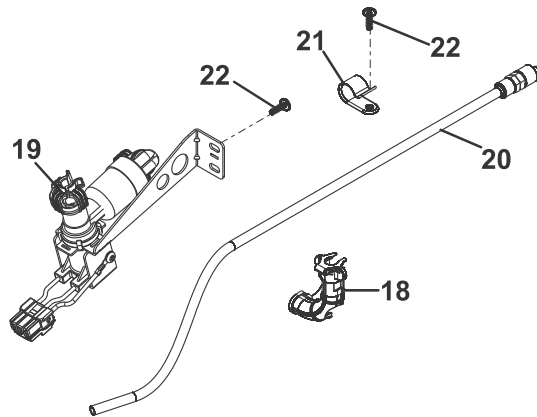

ICE & WATER DISPENSER

IDGRMC2273BF

ICE & WATER DISPENSER

POS. NO	PART NO.	DESCRIPTION
2	5304519194	Guide, water tube, dispenser
8 #	5304529571	Dispenser Assembly, ice & water, w/harness-LED
14	5304532657	Overlay, user interface, stainless
24	5304529574	Paddle Assembly, dispenser, stainless
24*	5304519199	Spring, paddle assembly
38 #	5304529572	Display Board, assembly, user interface
38C#	5304523072	Switch, disp paddle
82	241953907	Screw, quad hilo, #8-18 x 0.25
*	242200102	Clip, tubing, 90 deg elbow

ICE CONTAINER

ICGRQC2255AF

ICE CONTAINER

POS. NO	PART NO.	DESCRIPTION
2	5304530081	Housing Assembly, ice maker, w/gaskets
4	241953902	Screw, quad hilo, #8-18 X 0.380
5	5304523073	Duct, ice maker fan
6 #	242119403	Fan Assembly, motor, with blade
7 #	5304532656	Harness, wiring, air handler
8	5304508063	Grommet, fan
9	5304508037	Connector, harness, evap cover
10	5304519629	Clip, heater/tubing
11 #	5304519630	Evaporator Assembly, complete, ice maker
14	5304485759	Tape, 3" x 1", foil
17	241829001	Bar-drive
18	240555002	Screw-#8-32 X 3/8
19	519088008	Screw, vt af/2p, 5 x 16
20	5304519209	Gasket, housing, 6.3W, ice maker
21	5304526818	Housing, air handler
22 #	5304519208	Motor, auger
23 #	5304526819	Selector, ice crush/cube
24	218359202	Screw, pan head, 8-32 x 0.250
25	242095404	Gasket-evap housing, .250x.250x5.250
27	5304519211	Gasket, air handler, front

ICE MAKER

IMGRMC2273BF

ICE MAKER

POS. NO	PART NO.	DESCRIPTION
9 #	243297608	Ice Maker, assembly, fresh food, 115 V, twist tray
10	5304523076	Cover, harness, ff ice maker
11	241953909	Screw, quad hilo sts, #8-18
14	5304526821	Bucket Assembly, ice container, w/moving parts
18	242200102	Clip, tubing, 90 deg elbow
19 #	5304529533	Valve, water, single
20 #	5304532655	Tube Assembly, inlet, w/connector
21	240396801	Clamp, tube/wiring, 1/2", nylon, black/natural
22	811949503	Screw, truss, 4.2 x 13
*	5304526863	Clamp, water tube
*	811948501	Cable Tie, 2.5 x 120