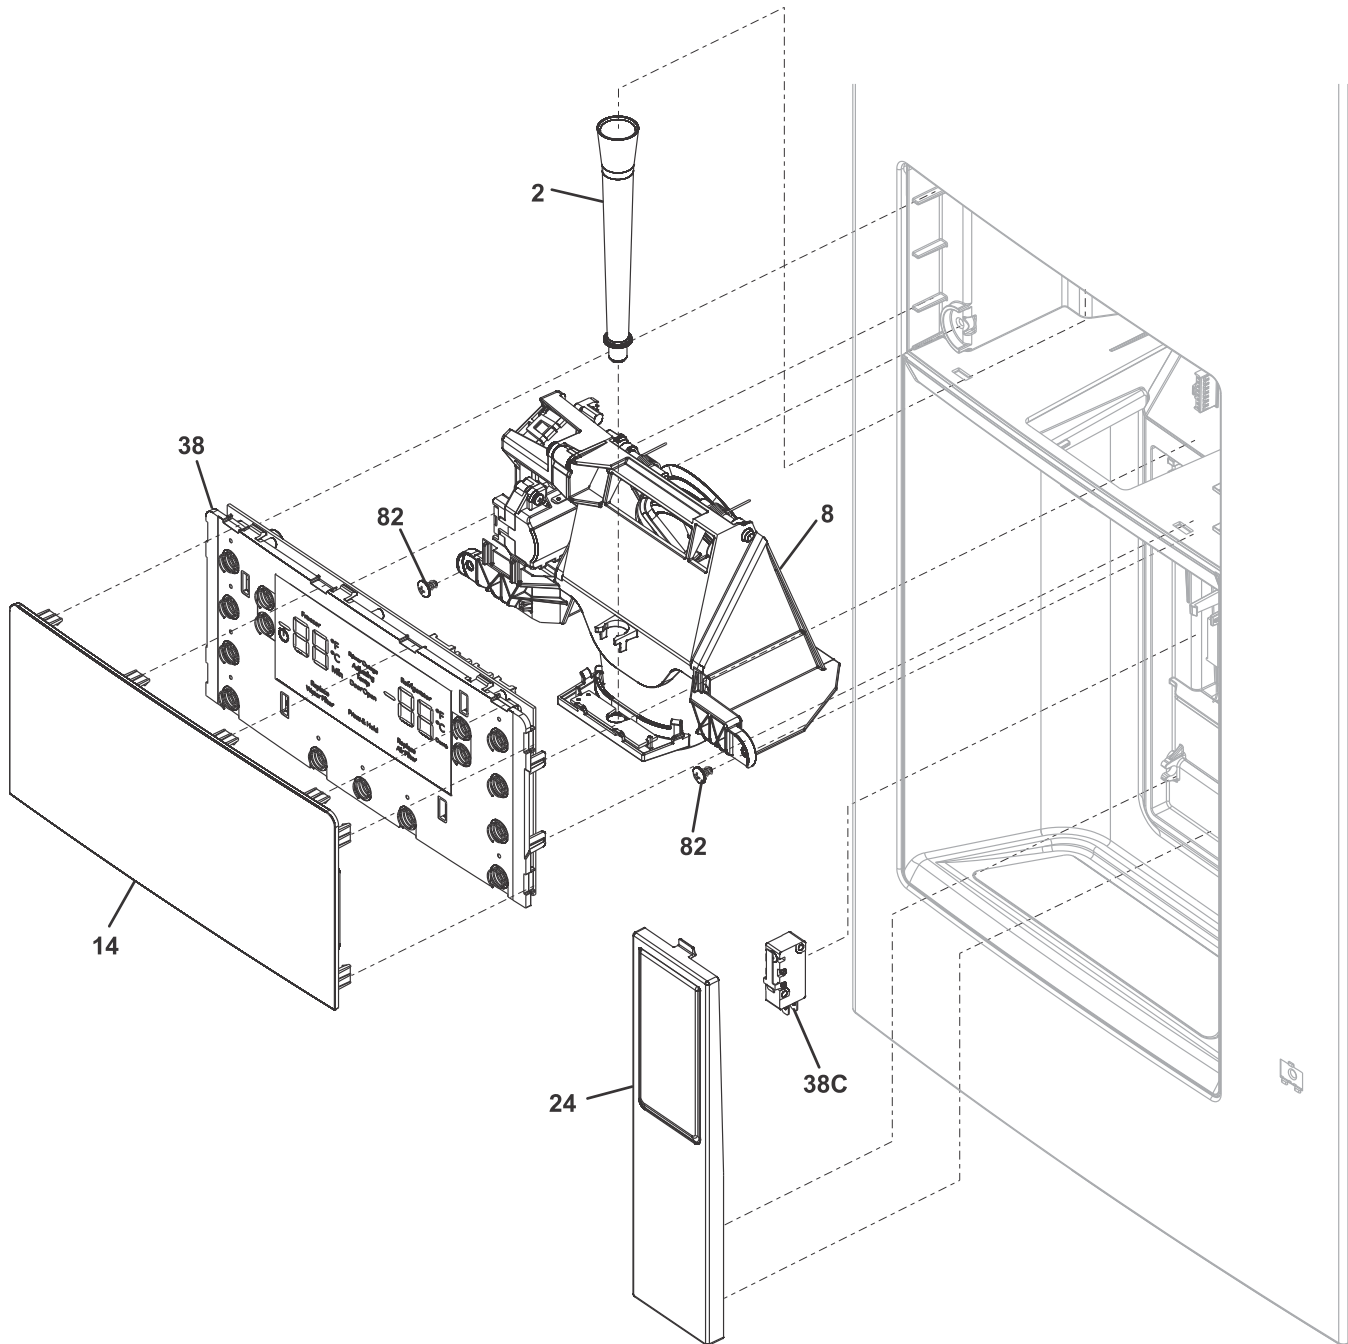

SYSTEM

POS. NO	PART NO.	DESCRIPTION
1	5304519151	Base, compressor assy
2	5304519152	Clamp, compressor, single hole
3	811998601	Clamp, compressor, 2 hole
4	811978901	Grommet, compressor
5 #	5304523061	Control Assembly, flex drive
5*	5304532654	Screw, flex drive, 4*10 hi lo
6	811949503	Screw, truss, 4.2 x 13
7 #	5304523062	Compressor, assembly, VND1113Y
8 #	5304526794	Tube, suction
9 #	5304529531	Step Valve, assembly, w/filter drier
10	5304523064	Flap bracket, compressor base
11	5304526792	Cover, flex drive, side, compressor
12	5304526793	Clamp, flex drive, cable
13	5304523032	Screw, trilob, M4 x 7.5
14 #	5304523065	Tubing, extra, refrigerant
16	5304519156	Drain Tube, corrugated
17 #	5304519157	Condenser Assembly, dynamic
17*	5304529529	Grommet, dyco tube
22	5304529527	Drain Pan, condenser
22*	5304529528	Foam Insulation, dyco tube
23 #	5304525730	Fan Assembly, condenser
24	808199001	Screw, self tapping, 6 x 20
25	5304529530	Shroud, condenser fan
27	811998302	Shaft, cabinet roller
28	811666601	Roller, cabinet
29 #	5304519161	Power Cord, electric
31	5304519162	Drain Trough, evaporator, freezer
32 #	5304529535	Evaporator, assembly, freezer
33 #	5303918851	Thermostat Kit, defrost, w/connectors
34	811980402	Clamp, NTC, evaporator
35 #	5304523054	Heater, defrost, evaporator
36 #	5304523067	Cover Assembly, evaporator, freezer, w/fan assy
37	5304529534	Duct, air return
44	5304524004	Cover, screw hole, white
44*	5304523687	Sticker, plastic cap, white
47 #	5303918775	Thermistor kit, temperature, NTC, w/connectors
50	811699604	Blade, evaporator fan
51 #	809069207	Motor, fan, frz evaporator
52	5304519174	Grommet, fan shroud, freezer
52*	5304523068	Washer, fan grommet
53	5304519175	Shroud, fan, freezer
54	5304519176	Washer, slinger, nylon
55	5304519177	Clip, retainer
56	5304519178	Grommet, fan mounting
*	811950601	Seal, 6x8, foam tape, 154" roll

ICE & WATER DISPENSER

IDGRMC2273BF