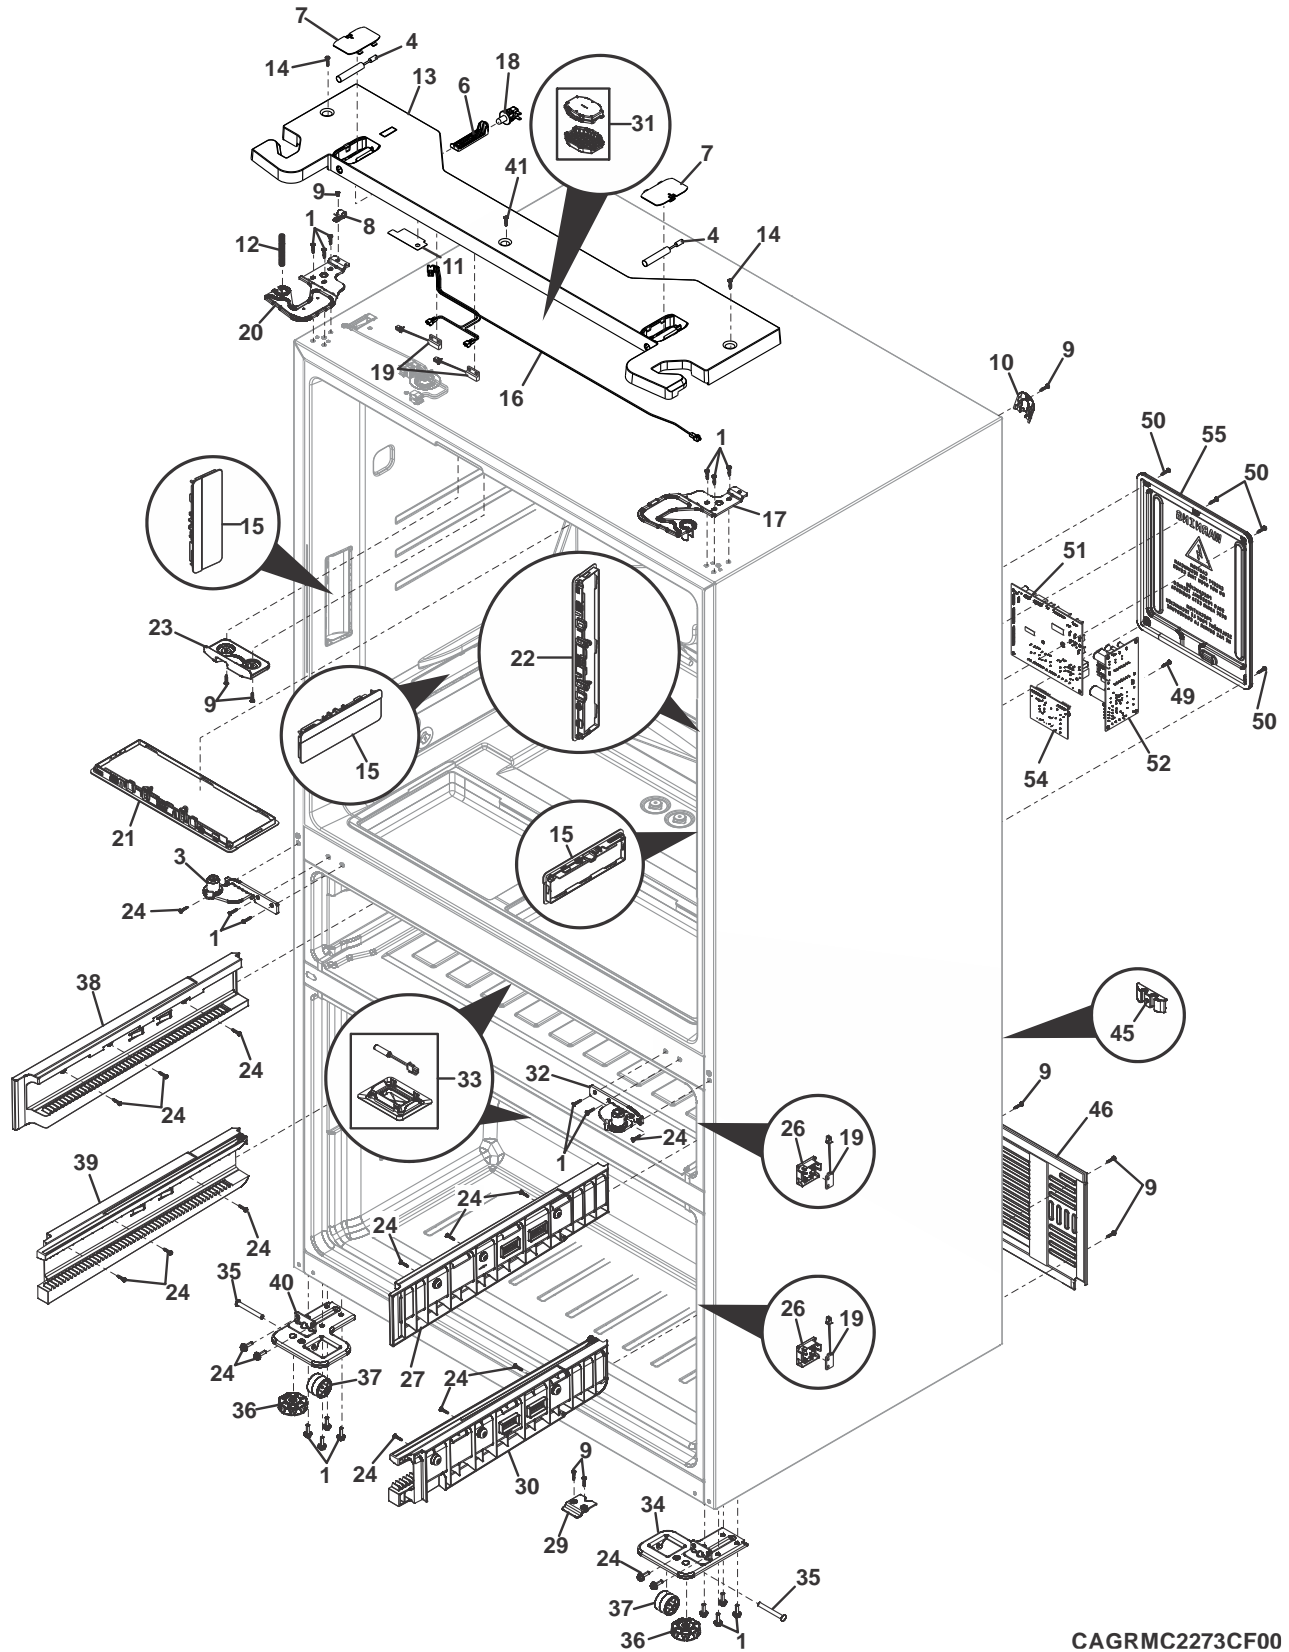

CABINET

CAGRMC2273CF00

CABINET

POS. NO	PART NO.	DESCRIPTION
1	811949401	Screw, trilob, M5 x 16
3	5304519085	Hinge, center, LH
4	5304532659	Damper, soft close
6	5304529582	Cover, Trigger, eyebrow, soft close
7	5304529583	Cover, eyebrow, soft close
8	240396803	Clamp, tube/wiring, 5/16"
9	811949503	Screw, truss, 4.2 x 13
10	5304519086	Cover, inlet tube, rear
11	5304529578	Shield, eyebrow
12	5304519067	Spring, tube protection
13	5304529577	Cover, eyebrow, grey
14	5304519089	Screw, self tapping, M5 x 0.8
15#	5304524656	Light Assembly, LED, 1X, w/lens, PCB, harn
16	5304532658	Harness, wiring, eyebrow
17	5304519092	Hinge, top, RH
18#	5304519093	Switch, light, gray
19 #	5304532559	Switch, door reed
20	5304523031	Hinge, top, LH
21 #	5304524657	Light Assembly, LED, 2X upper, w/lens, PCB, harn
22 #	5304526810	Light Assembly, LED, 2GR, w/lens, PCB, harn
23	5304520058	Guide Assembly, flip mullion, base
24	5304519098	Screw, trilob, M4 x 12
26	5304519100	Cover, reed switch
27	5304529537	Support, drawer slider, RH middle
29	5304519102	Cover, divider, top
30	5304523899	Support, drawer slider, RH freezer
31	5303918849	Housing Kit, 2 connector
32	5304519104	Hinge, middle, RH
33 #	5303918850	Thermistor kit, temperature, w/housing
34	5304519105	Bracket, leveling foot, RH
35	811998302	Shaft, cabinet roller
36	5304519106	Foot, leveling, stabilizer
37	811666601	Roller, cabinet
38	5304529536	Support, drawer slider, LH middle
39	5304523900	Support, drawer slider, LH freezer
40	5304519109	Bracket, leveling foot, LH
41	5304526847	Screw, tri lobe, M4 x 6
45	5304519111	Clip, tube, rear
46	5304519112	Cover, machine compt., rear
49	519092015	Screw, 4, 8x16 PH
50	5304523032	Screw, trilob, M4 x 7.5
51 #	5304535684	PC Board, control, main
52 #	5304526795	PC Board, power supply
52*#	5304519116	Harness, wiring, power supply
54 #	5304519115	PC Board, AC line filter, EMC
55	5304519117	Cover, assembly, PCB box
*	240396801	Clamp, tube/wiring, 1/2", nylon, black/natural
*	811950601	Seal, 6x8, foam tape, 154" roll
*	241641505	Screw, hilo phil pn, .5", white
*	5304526848	Screw, self tapping, 4.2 x 13