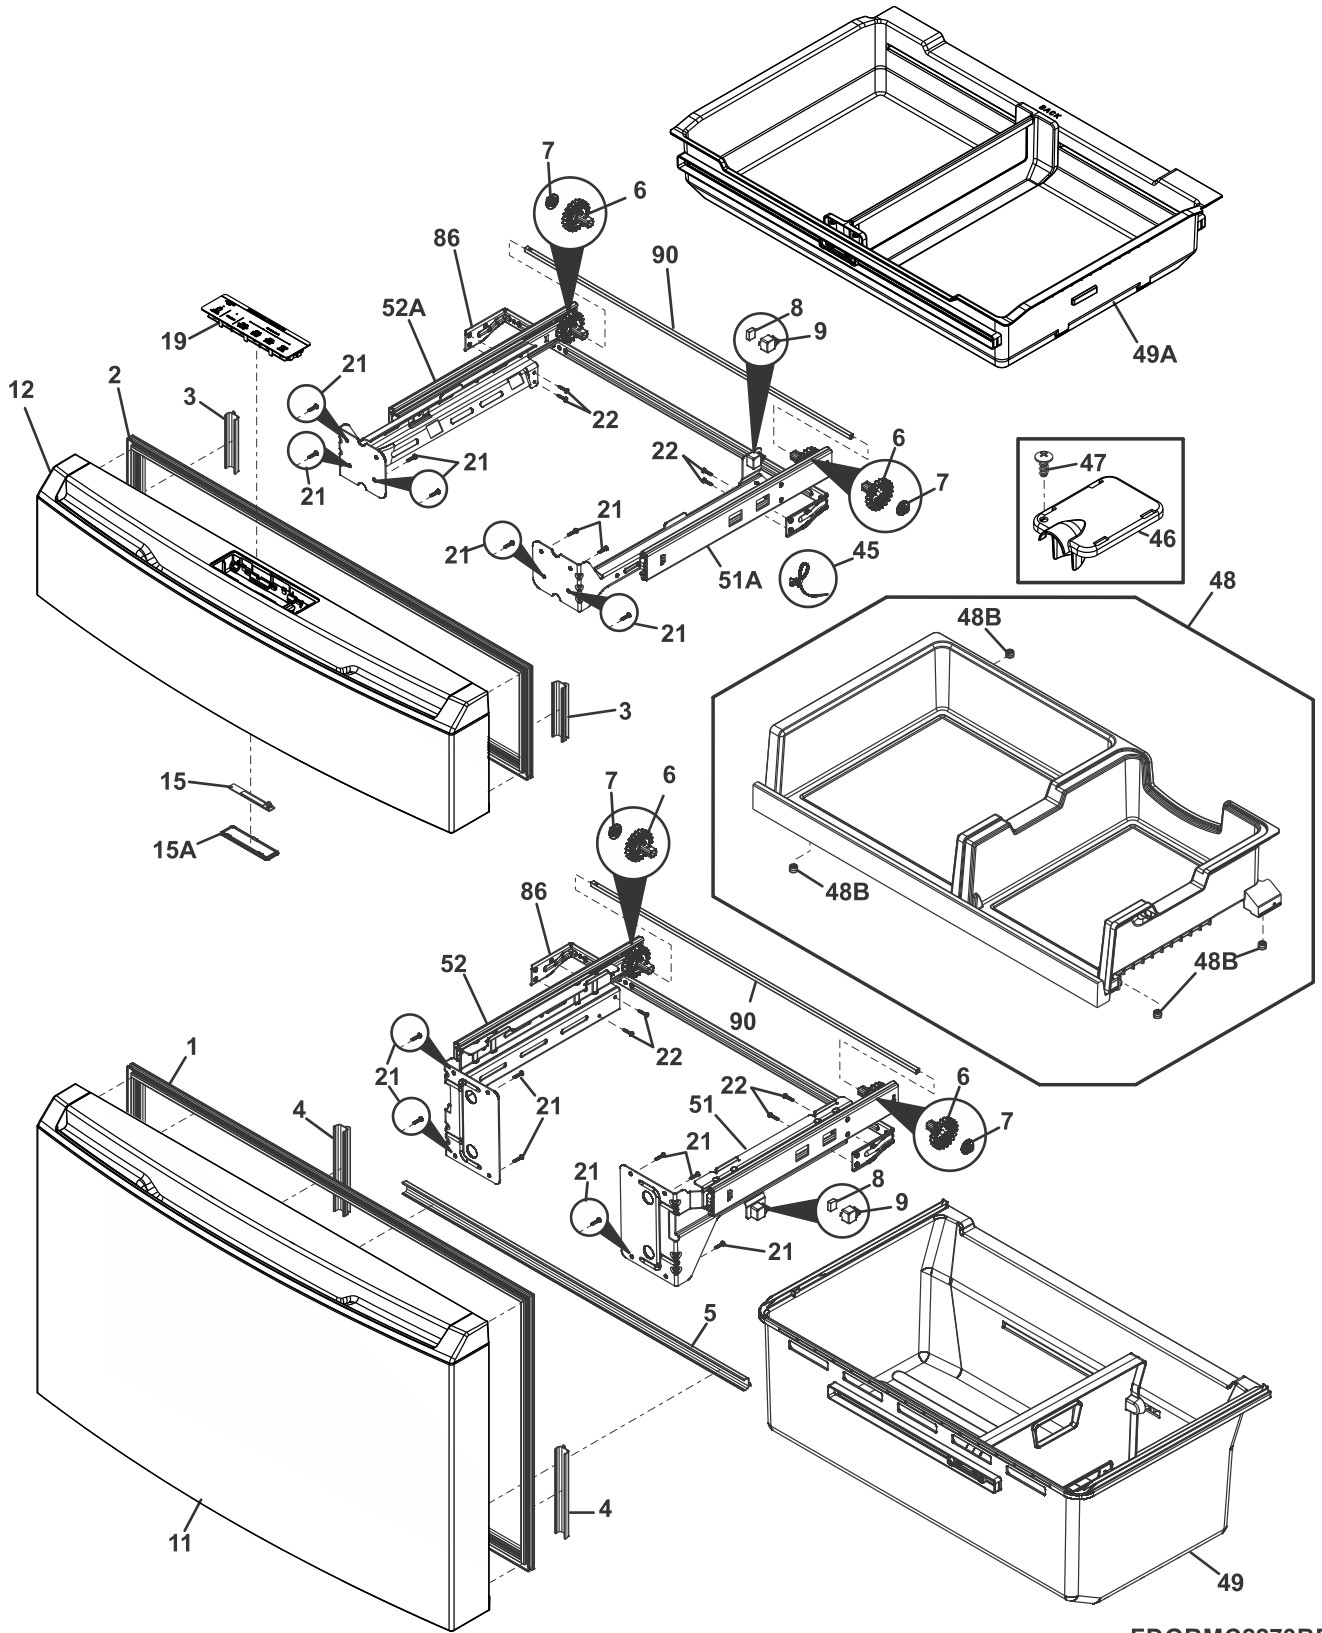

FREEZER DOOR

FDGRMC2273BF

FREEZER DOOR

POS. NO	PART NO.	DESCRIPTION
1	5304519037	Gasket, door, freezer
2	5304519038	Gasket, door, middle
3	5304519039	Gasket, door, 103mm, secondary
4	5304519040	Gasket, door, 162mm, secondary
5	5304519041	Gasket, door, 754mm, frz bottom, secondary
6	5304524001	Gear, pinion
7	5304519043	Bearing, pad, gear
8	5304519044	Magnet, reed switch
9	5304519045	Support, magnet
9*	5304519084	Screw, flange pnhd phl, 8G x 1/2"
11	5304529561	Door Assembly, outer, stainless, freezer
12 #	5304529562	Door Assembly, outer, stainless, middle drawer
15 #	5304523011	Light Board, 3 LED cluster, 6500k
15A	5304526839	Lens, single light, white
19 #	5304529567	Display Assembly, middle drawer, w/pcb
21	811949401	Screw, trilob, M5 x 16
22	5304519053	Screw, M3.5 x 6
45	539151026	Clip, harness
46	5304529565	Cover, harness, middle drawer
47	241953902	Screw, quad hilo, #8-18 X 0.380
48	5304529589	Drawer Assembly, freezer
48B	5304532074	Cushion, rubber, freezer drw
45B*	811949503	Screw, truss, 4.2 x 13
49	5304519057	Basket Assembly, freezer drawer, w/divider
49A	5304529588	Basket Assembly, middle drawer, w/divider
51	5304519059	Slider, assembly, RH freezer
51A	5304529564	Slider, assembly, RH middle drw
52	5304519061	Slider, assembly, LH freezer
52A	5304529563	Slider, assembly, LH middle drw
86	5304519064	Bracket, reinforcement
90	5304524002	Shaft, slider, telescopic
90*	5304519066	Screw, phil pn hd, M4 x 8