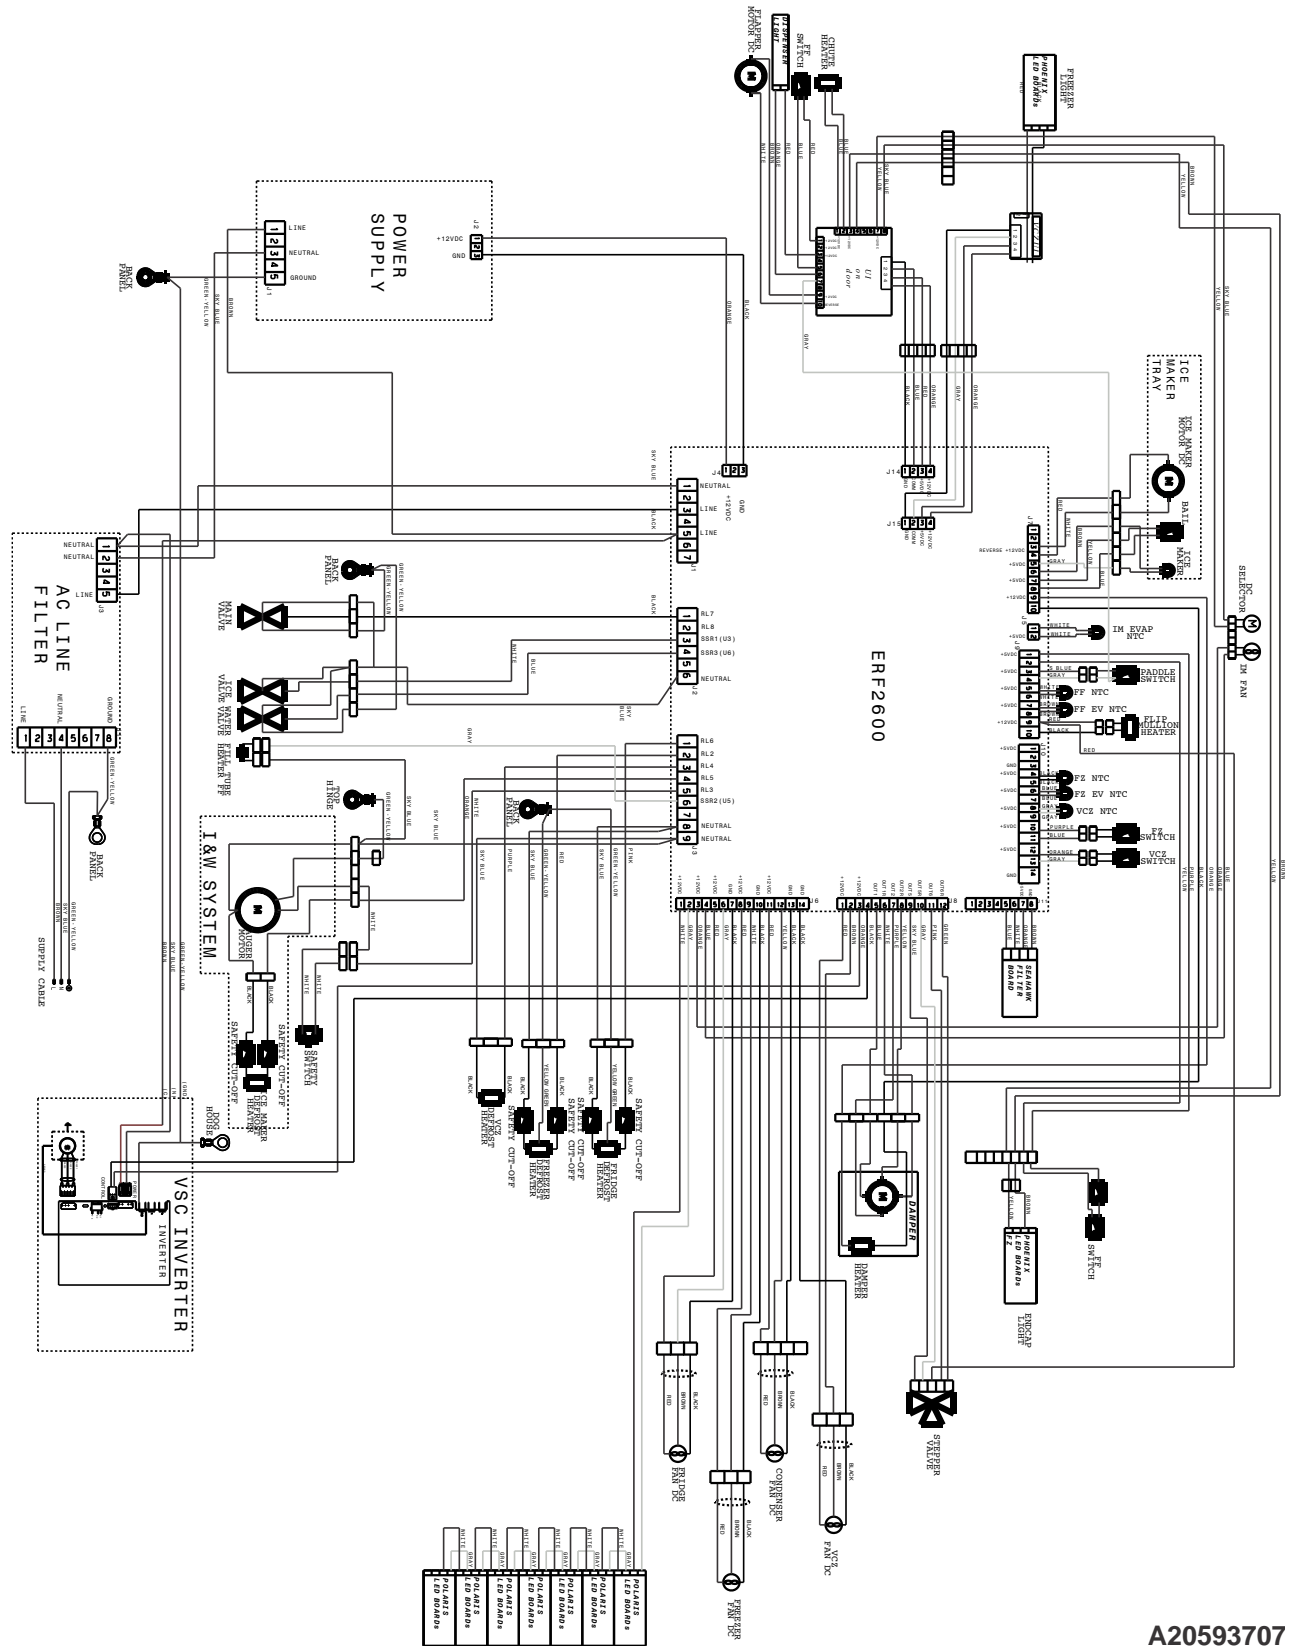

ICE & WATER DISPENSER

IDGRMC2273BF

ICE & WATER DISPENSER

POS. NO	PART NO.	DESCRIPTION
2	5304519194	Guide, water tube, dispenser
8 #	5304529571	Dispenser Assembly, ice & water, w/harness-LED
14	5304532657	Overlay, user interface, stainless
24	5304529574	Paddle Assembly, dispenser, stainless
24*	5304519199	Spring, paddle assembly
38 #	5304529572	Display Board, assembly, user interface
38C#	5304523072	Switch, disp paddle
82	241953907	Screw, quad hilo, #8-18 x 0.25
*	242200102	Clip, tubing, 90 deg elbow

ICE CONTAINER

ICGRQC2255AF

ICE CONTAINER

POS. NO	PART NO.	DESCRIPTION
2	5304530081	Housing Assembly, ice maker, w/gaskets
4	241953902	Screw, quad hilo, #8-18 X 0.380
5	5304523073	Duct, ice maker fan
6 #	242119403	Fan Assembly, motor, with blade
7 #	5304532656	Harness, wiring, air handler
8	5304508063	Grommet, fan
9	5304508037	Connector, harness, evap cover
10	5304519629	Clip, heater/tubing
11 #	5304519630	Evaporator Assembly, complete, ice maker
14	5304485759	Tape, 3" x 1", foil
17	241829001	Bar-drive
18	240555002	Screw-#8-32 X 3/8
19	519088008	Screw, vt af/2p, 5 x 16
20	5304519209	Gasket, housing, 6.3W, ice maker
21	5304526818	Housing, air handler
22 #	5304519208	Motor, auger
23 #	5304526819	Selector, ice crush/cube
24	218359202	Screw, pan head, 8-32 x 0.250
25	242095404	Gasket-evap housing, .250x.250x5.250
27	5304519211	Gasket, air handler, front

ICE MAKER

IMGRMC2273BF

ICE MAKER

POS. NO	PART NO.	DESCRIPTION
9 #	243297608	Ice Maker, assembly, fresh food, 115 V, twist tray
10	5304523076	Cover, harness, ff ice maker
11	241953909	Screw, quad hilo sts, #8-18
14	5304526821	Bucket Assembly, ice container, w/moving parts
18	242200102	Clip, tubing, 90 deg elbow
19 #	5304529533	Valve, water, single
20 #	5304532655	Tube Assembly, inlet, w/connector
21	240396801	Clamp, tube/wiring, 1/2", nylon, black/natural
22	811949503	Screw, truss, 4.2 x 13
*	5304526863	Clamp, water tube
*	811948501	Cable Tie, 2.5 x 120

WIRING SCHEMATIC

A20593707