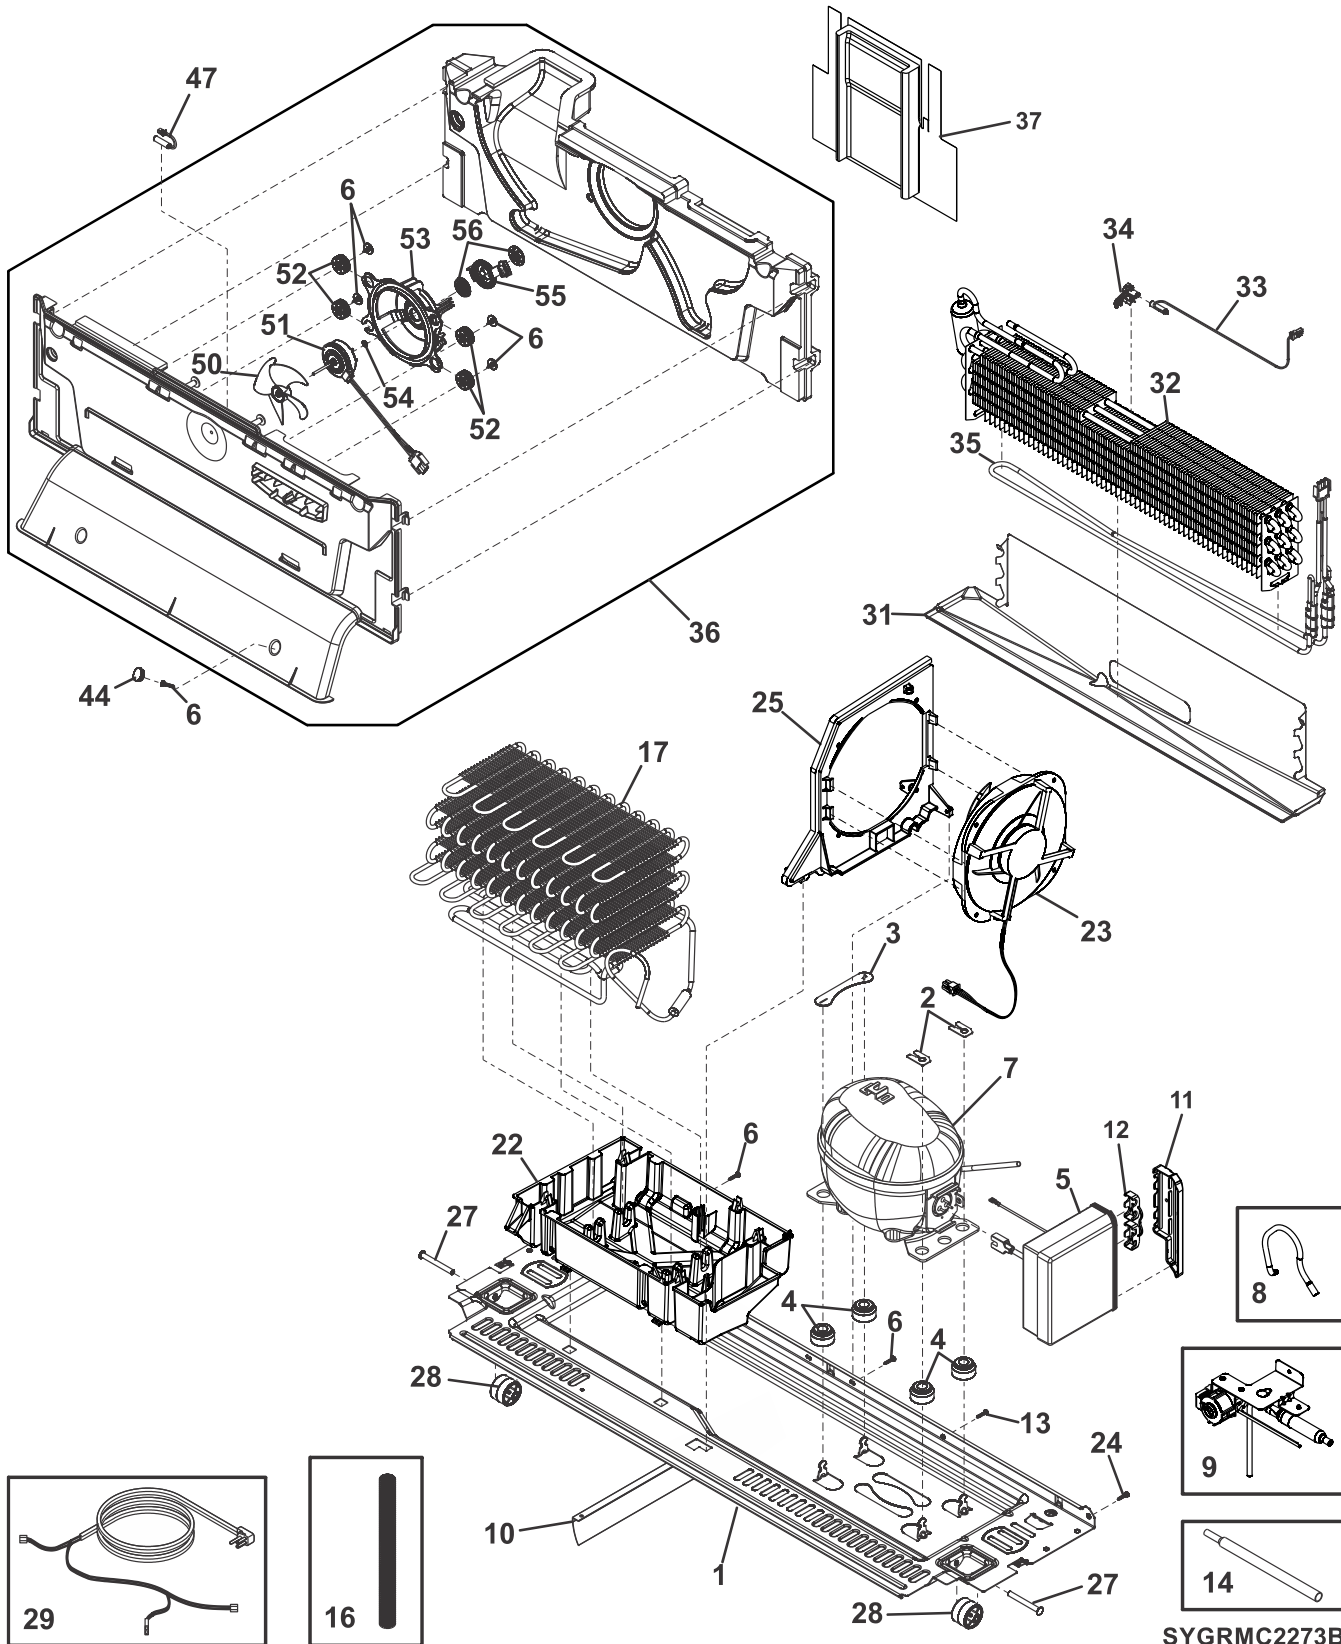

SYSTEM

SYGRMC2273BF

SYSTEM

POS. NO	PART NO.	DESCRIPTION
1	5304519151	Base, compressor assy
2	5304519152	Clamp, compressor, single hole
3	811998601	Clamp, compressor, 2 hole
4	811978901	Grommet, compressor
5 #	5304523061	Control Assembly, flex drive
5*	5304532654	Screw, flex drive, 4*10 hi lo
6	811949503	Screw, truss, 4.2 x 13
7 #	5304523062	Compressor, assembly, VND1113Y
8 #	5304526794	Tube, suction
9 #	5304529531	Step Valve, assembly, w/filter drier
10	5304523064	Flap bracket, compressor base
11	5304526792	Cover, flex drive, side, compressor
12	5304526793	Clamp, flex drive, cable
13	5304523032	Screw, trilob, M4 x 7.5
14 #	5304523065	Tubing, extra, refrigerant
16	5304519156	Drain Tube, corrugated
17 #	5304519157	Condenser Assembly, dynamic
17*	5304529529	Grommet, dyco tube
22	5304529527	Drain Pan, condenser
22*	5304529528	Foam Insulation, dyco tube
23 #	5304525730	Fan Assembly, condenser
24	808199001	Screw, self tapping, 6 x 20
25	5304529530	Shroud, condenser fan
27	811998302	Shaft, cabinet roller
28	811666601	Roller, cabinet
29 #	5304519161	Power Cord, electric
31	5304519162	Drain Trough, evaporator, freezer
32 #	5304529535	Evaporator, assembly, freezer
33 #	5303918851	Thermostat Kit, defrost, w/connectors
34	811980402	Clamp, NTC, evaporator
35 #	5304523054	Heater, defrost, evaporator
36 #	5304523067	Cover Assembly, evaporator, freezer, w/fan assy
37	5304529534	Duct, air return
44	5304524004	Cover, screw hole, white
44*	5304523687	Sticker, plastic cap, white
47 #	5303918775	Thermistor kit, temperature, NTC, w/connectors
50	811699604	Blade, evaporator fan
51 #	809069207	Motor, fan, frz evaporator
52	5304519174	Grommet, fan shroud, freezer
52*	5304523068	Washer, fan grommet
53	5304519175	Shroud, fan, freezer
54	5304519176	Washer, slinger, nylon
55	5304519177	Clip, retainer
56	5304519178	Grommet, fan mounting
*	811950601	Seal, 6x8, foam tape, 154" roll