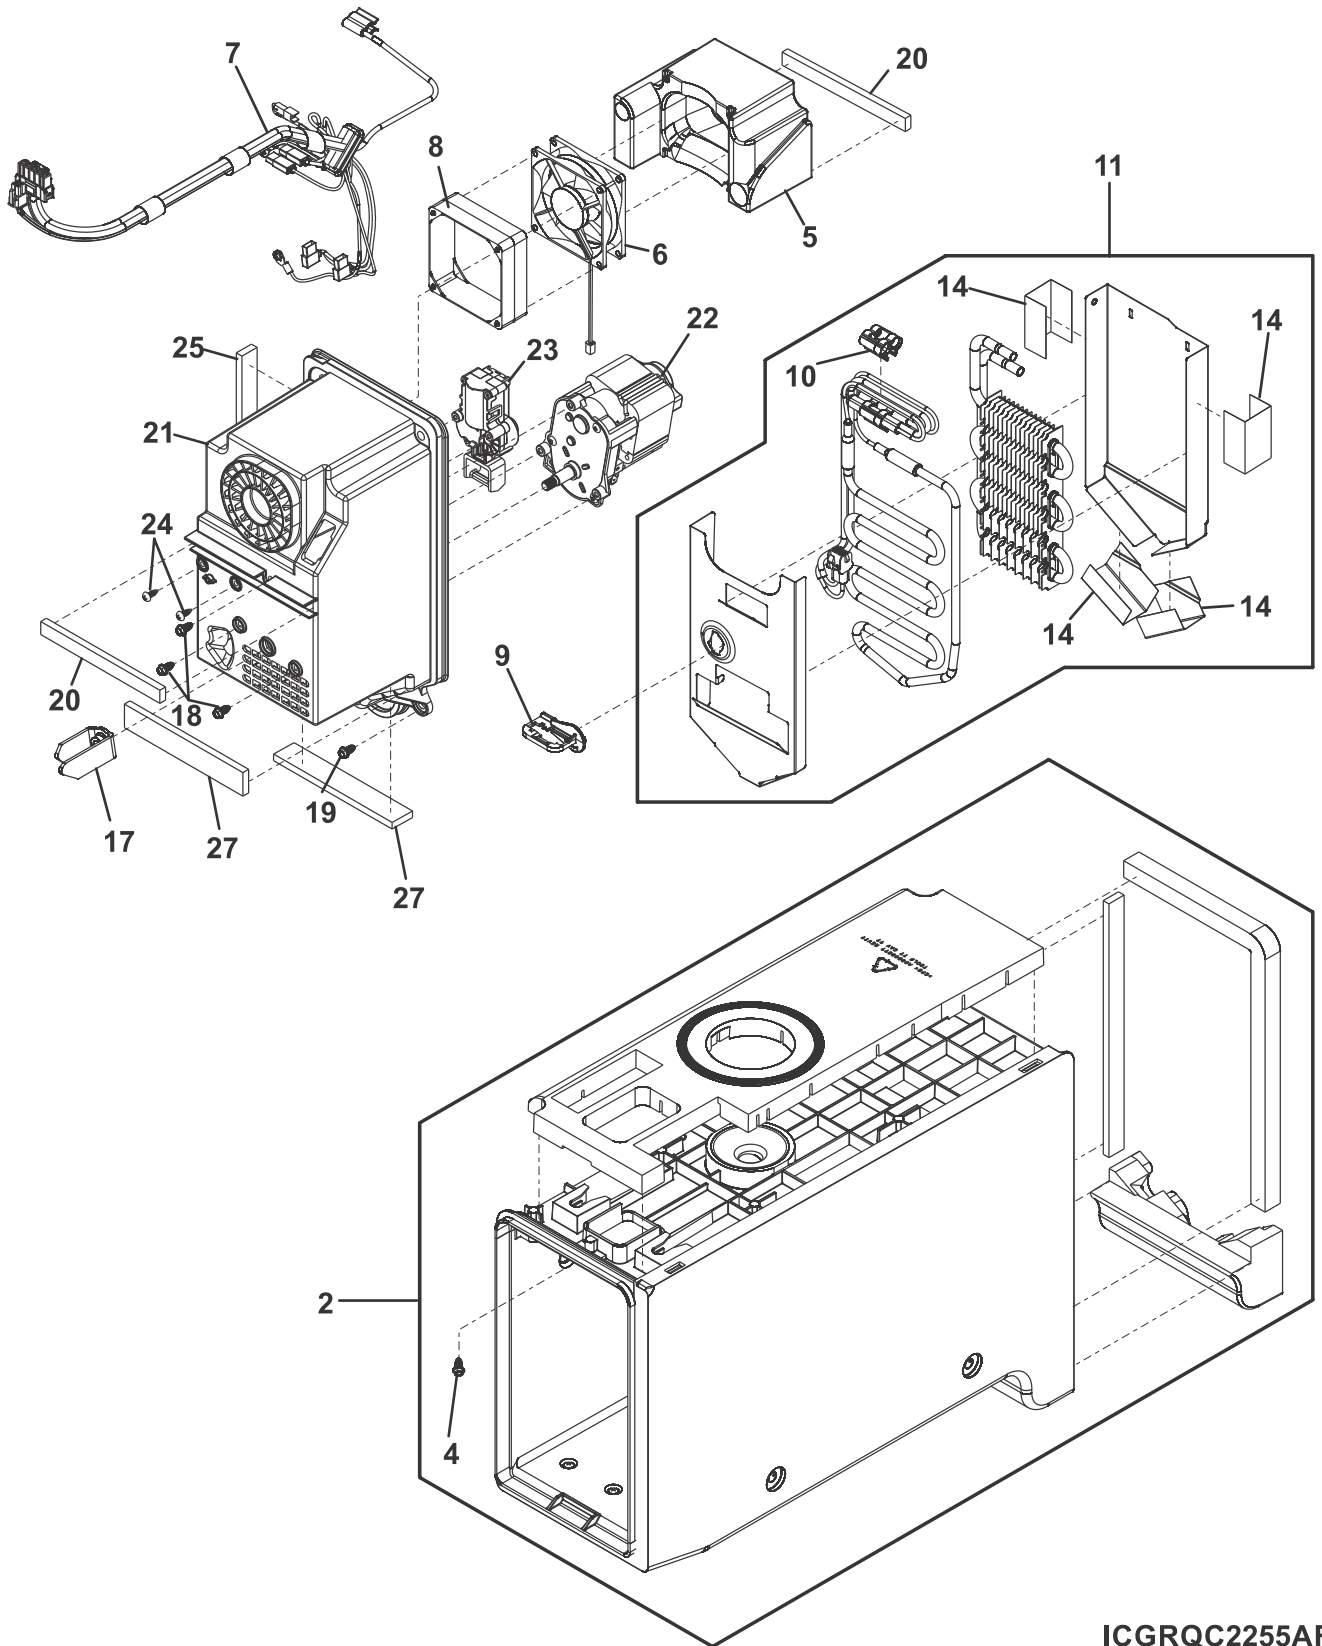

ICE CONTAINER

ICGRQC2255AF

ICE CONTAINER

POS. NO	PART NO.	DESCRIPTION
2	5304530081	Housing Assembly, ice maker, w/gaskets
4	241953902	Screw, quad hilo, #8-18 X 0.380
5	5304523073	Duct, ice maker fan
6 #	242119403	Fan Assembly, motor, with blade
7 #	5304532656	Harness, wiring, air handler
8	5304508063	Grommet, fan
9	5304508037	Connector, harness, evap cover
10	5304519629	Clip, heater/tubing
11 #	5304519630	Evaporator Assembly, complete, ice maker
14	5304485759	Tape, 3" x 1", foil
17	241829001	Bar-drive
18	240555002	Screw-#8-32 X 3/8
19	519088008	Screw, vt af/2p, 5 x 16
20	5304519209	Gasket, housing, 6.3W, ice maker
21	5304526818	Housing, air handler
22 #	5304519208	Motor, auger
23 #	5304526819	Selector, ice crush/cube
24	218359202	Screw, pan head, 8-32 x 0.250
25	242095404	Gasket-evap housing, .250x.250x5.250
27	5304519211	Gasket, air handler, front