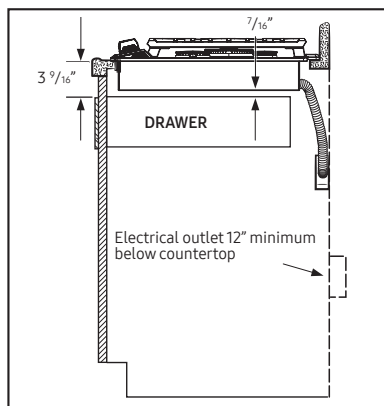

NA36N7755TS

SAMSUNG

36" Gas Cooktop with 22K BTU Dual Burner

Installation Requirements

Countertop cut-out and minimum clearance dimensions: