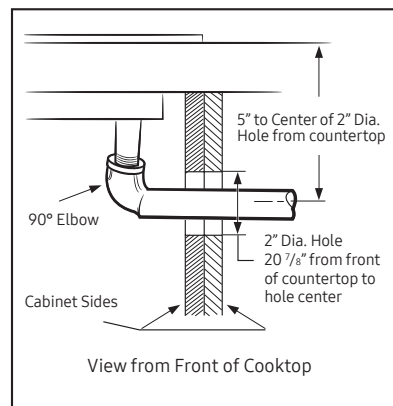

NA36N7755TS

SAMSUNG

36" Gas Cooktop with 22K BTU Dual Burner

Installation Requirements

Countertop cut-out and minimum clearance dimensions: