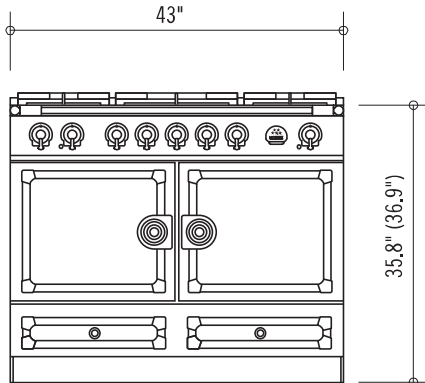

SPECIFICATIONS

CORNUFÉ 110: C1

1092 W x 650 D x 910 (937 max) H (mm)
 43 W x 25.6 D x 35.8 (36.9 max) H (inches)
 350 lb. uncrated, 465 lb. crated
 High-performance 5 burner gas cooktop
 Double electric convection ovens

Gas Burners:

1 17,500 BTU Central Burner
 3 12,000 BTU Burners
 1 6,000 BTU Simmer Burner
 Solid Brass Burners Enamel-Capped with Thermocouple Safety Mechanism

Ovens:

French side-swing enameled steel doors
 2 Electric Convection Ovens, one of which features 7 cooking modes
 4 Interior Oven Racks Included (2 flat racks, 2 dropped racks)
 2 Enamel Baking Trays and 1 Trivet
 Left Oven: 430 W x 370 D x 380 H (mm)
 16.9 W x 14.6 D x 15 H (inches)
 2.2 cubic feet
 Right Oven: 430 W x 370 D x 410 H (mm)
 16.9 W x 14.6 D x 16.2 H (inches)
 2.39 cubic feet

*Side panels are stainless steel for all colors except Gloss Black, Matte Black and Dark Navy Blue ranges have flat black side panels.

110: C1

CORNUFÉ SERIES HOOD

CORNUFÉ 110 HOOD: H1

- 1100 W x 650 D x 700 H (mm)
- 43.3 W x 25.6 D x 27.5 H (inches)
- Traditional wall-mounted chimney hood
- Available in all color and trim options
- 4-Speed Variable Motor
- One 600 CFM blower – unobstructed air flow with Ø6” duct
- Remote Control and In-Hood Activation Controls
- Three 20W high-intensity Halogen lights
- 2 dishwasher-safe baffle filters with grease capture system
- Voltage: 120v; 60Hz, total rating: 425W, 3.6 AMP
- Telescopic flue cover extends to maximum hood height of 39.3” (1000 mm)