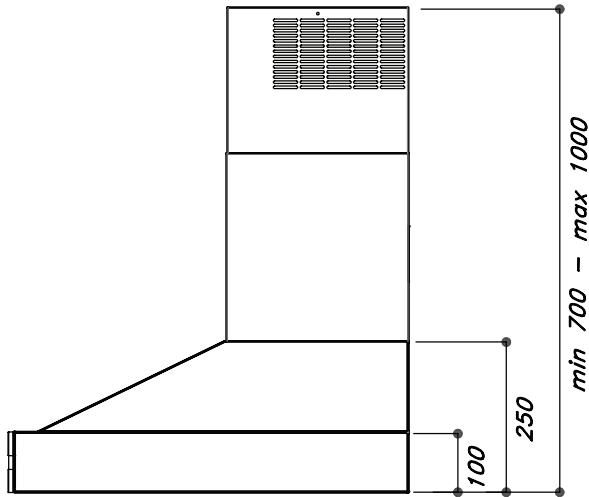

SPECIFICATIONS

CORNUFÉ 110: C1

1092 W x 650 D x 910 (937 max) H (mm)
 43 W x 25.6 D x 35.8 (36.9 max) H (inches)
 350 lb. uncrated, 465 lb. crated
 High-performance 5 burner gas cooktop
 Double electric convection ovens

*Side panels are stainless steel for all colors except Gloss Black, Matte Black and Dark Navy Blue ranges have flat black side panels.

110: C1

CORNUFÉ SERIES HOOD

CORNUFÉ 110 HOOD: H1

- 1100 W x 650 D x 700 H (mm)
- 43.3 W x 25.6 D x 27.5 H (inches)
- Traditional wall-mounted chimney hood
- Available in all color and trim options
- 4-Speed Variable Motor
- One 600 CFM blower – unobstructed air flow with Ø6” duct
- Remote Control and In-Hood Activation Controls
- Three 20W high-intensity Halogen lights
- 2 dishwasher-safe baffle filters with grease capture system
- Voltage: 120v; 60Hz, total rating: 425W, 3.6 AMP
- Telescopic flue cover extends to maximum hood height of 39.3” (1000 mm)