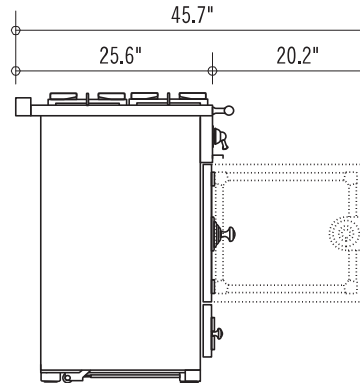

SPECIFICATIONS

CORNUFÉ 110: C1

1092 W x 650 D x 910 (937 max) H (mm)
 43 W x 25.6 D x 35.8 (36.9 max) H (inches)
 350 lb. uncrated, 465 lb. crated
 High-performance 5 burner gas cooktop
 Double electric convection ovens