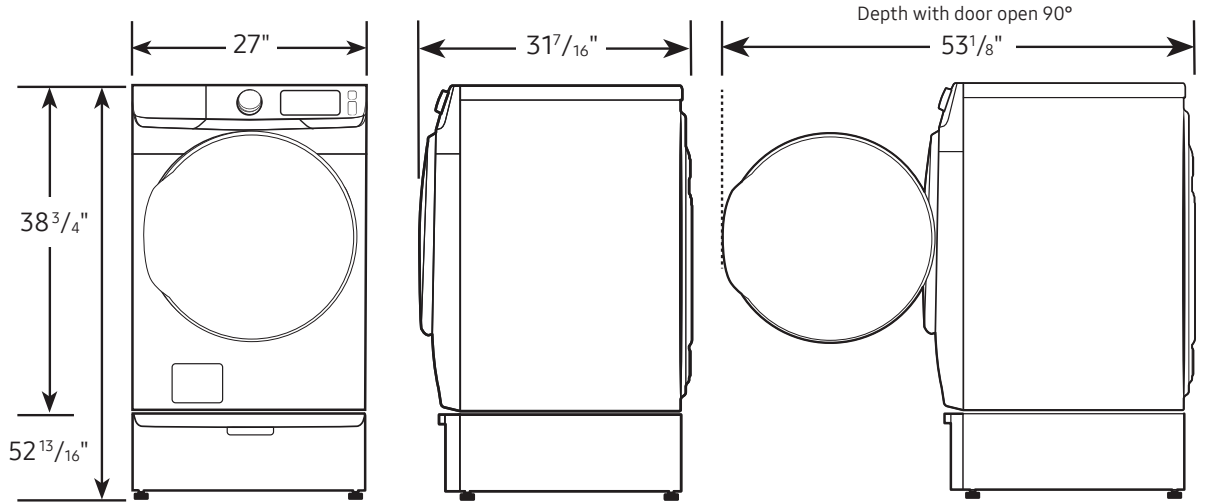

7.5 cu. ft. Smart Electric Dryer with Steam Sanitize+ and Sensor Dry

Dimensions

Required dimensions for installation with pedestal: