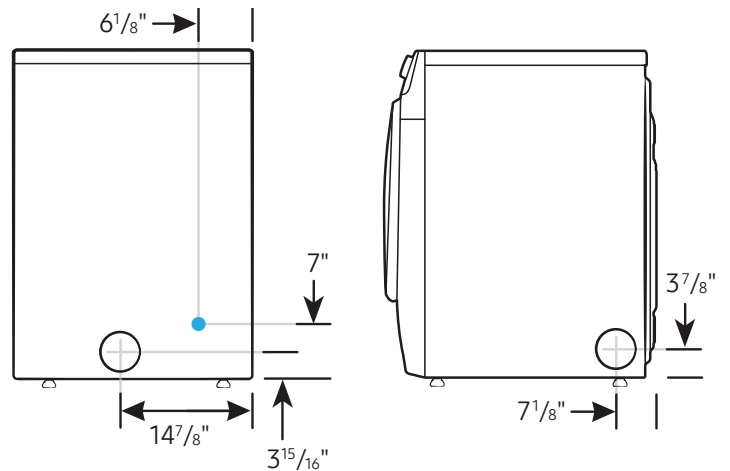

7.5 cu. ft. Smart Electric Dryer with Steam Sanitize+ and Sensor Dry

Dimensions

Required dimensions for installation with pedestal:

Installation Specifications – Side-by-Side

If the washer and dryer are installed together or the dryer alone, the closet front must have two unobstructed air openings for a combined minimum total area of 72-inch². Your washer alone does not require a specific air opening.

Alcove or closet installation

Minimum clearance for closet and alcove installations:

Connection Dimensions

Back and side view of dryer

LEGEND:
● Cold Water Connection

Actual colour may vary. Design, specifications and colour availability are subject to change without notice. Non-metric weights and measurements are approximate.

© 2023 Samsung Electronics Canada Inc. All rights reserved. Samsung is a registered trademark of Samsung Electronics Co., Ltd., used with permission.