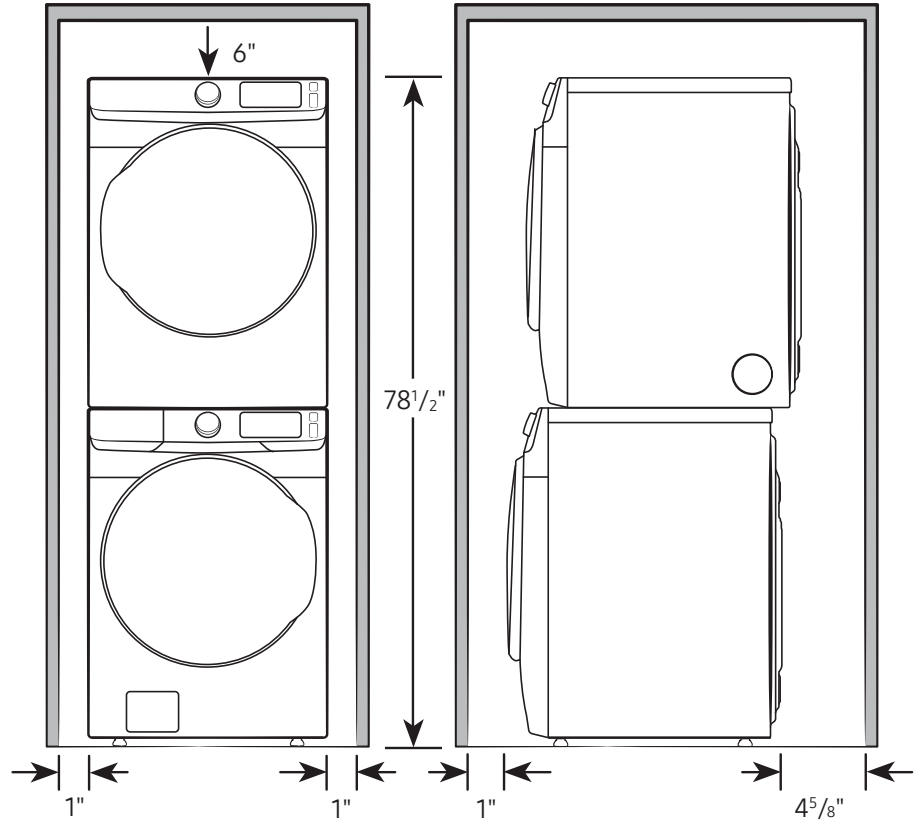

Installation Specifications – Stacked Pair

Clearances indicated are for stacked pairs. The closet front must have two unobstructed air openings for a combined minimum total area of 72-inch².