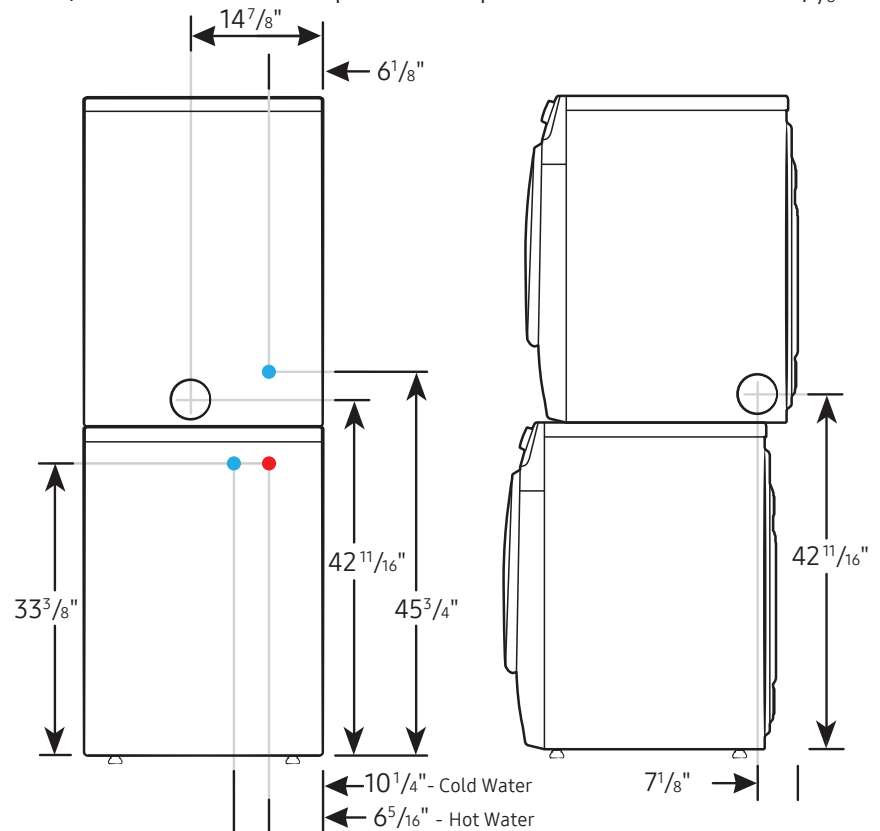

#### Product Dimensions & Weight (WxHxD)

Dimensions: 27" x 38<sup>3</sup>/<sub>4</sub>" x 31<sup>7</sup>/<sub>16</sub>"

Weight: 119 lbs

Alcove or closet installation

Minimum clearance for closet and alcove installations:

**Connection Dimensions**

Back and side view of dryer

**LEGEND:**  
● Cold Water Connection

Actual colour may vary. Design, specifications and colour availability are subject to change without notice. Non-metric weights and measurements are approximate.

### Connection Dimensions

Back and side views of stacked pair

- LEGEND:**
- Cold Water Connection
  - Hot Water Connection

Actual colour may vary. Design, specifications and colour availability are subject to change without notice. Non-metric weights and measurements are approximate.