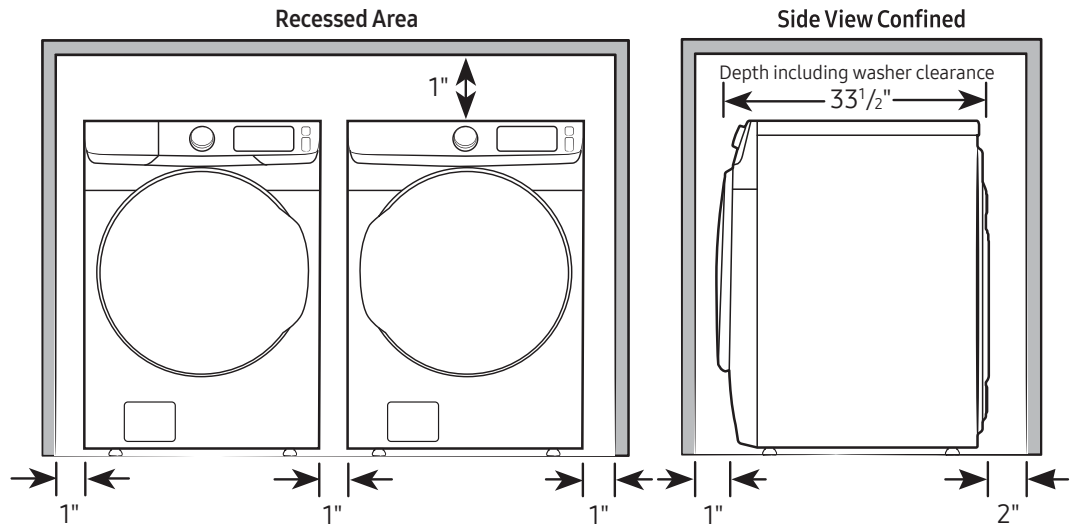

Alcove or closet installation

Minimum clearance for closet and alcove installations:

Connection Dimensions

Back and side view of dryer

LEGEND:
● Cold Water Connection

Actual colour may vary. Design, specifications and colour availability are subject to change without notice. Non-metric weights and measurements are approximate.

© 2023 Samsung Electronics Canada Inc. All rights reserved. Samsung is a registered trademark of Samsung Electronics Co., Ltd., used with permission.