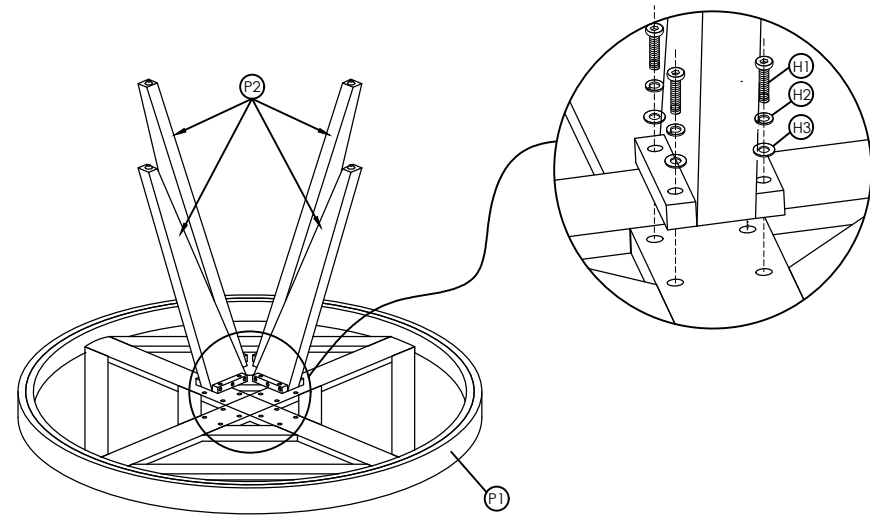

PARTS AND HARDWARE.

PARTS LIST

No.	DESCRIPTION	IMAGE	Q'TY
P1	TOP		1
P2	LEGS		4

HARDWARE LIST

No.	DESCRIPTION	IMAGE	Q'TY
H1	M8x40 BOLT		16
H2	SPRING WASHER (M8X2)		16
H3	FLAT WASHER (M8X19)		16
H4	M4 Allen key		1

NOTES.

Thank you for purchasing this quality product! Be sure to check all packing material carefully for small part that may have come loose inside the carton during shipping.

CAUTION: The item is heavy, assembly should be performed by two people.

STEP 1.