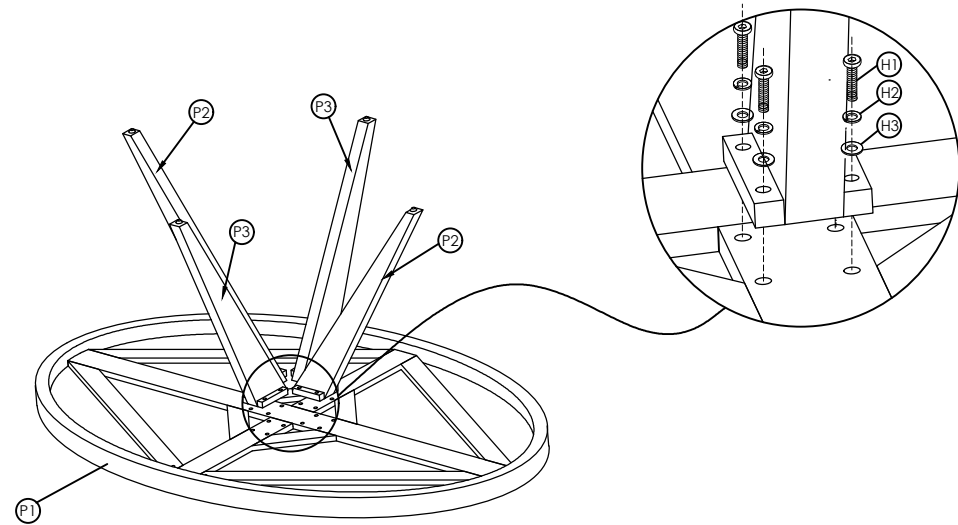

MOE'S
home collection

ASSEMBLY INSTRUCTIONS.

PARQ OVAL DINING TABLE AMBER

TL-1019-14

THANK YOU FOR YOUR PURCHASE !

PARTS AND HARDWARE.

PARTS LIST

No.	DESCRIPTION	IMAGE	Q'TY
P1	TOP		1
P2	LONG LEGS		2
P3	SHORT LEGS		2

HARDWARE LIST

No.	DESCRIPTION	IMAGE	Q'TY
H1	M8x40 BOLT		16
H2	SPRING WASHER (M8X2)		16
H3	FLAT WASHER (M8X19)		16
H4	M4 Allen key		1

NOTES.

Thank you for purchasing this quality product! Be sure to check all packing material carefully for small part that may have come loose inside the carton during shipping.

CAUTION: The item is heavy, assembly should be performed by two people.

STEP 1.

STEP 2.