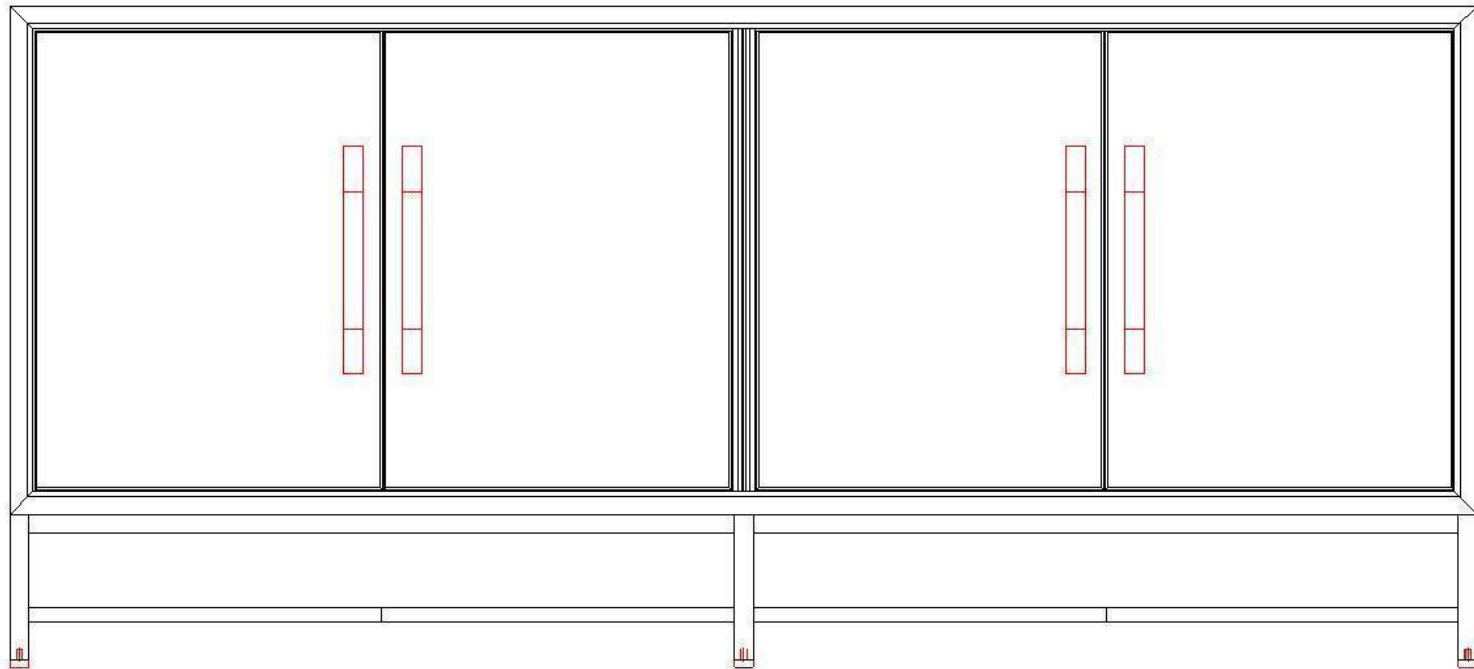

MOE'S

home collection

ASSEMBLY INSTRUCTIONS.

MAKO SIDEBOARD BLACK

VL-1048-02

THANK YOU FOR YOUR PURCHASE!

PARTS AND HARDWARE.

NO.	DESCRIPTION	IMAGE	Q'TY
①	BODY		1
②	HANDLE		4
③	SCREW φ 4*25mm		8
④	ADJUSTABLE FEET φ 20*20mm		4

NOTES.

Thank you for purchasing this quality product! Be sure to check all packing material carefully for small part that may have come loose inside the carton during shipping.

Caution: The item is heavy, assembly should be performed by two people.